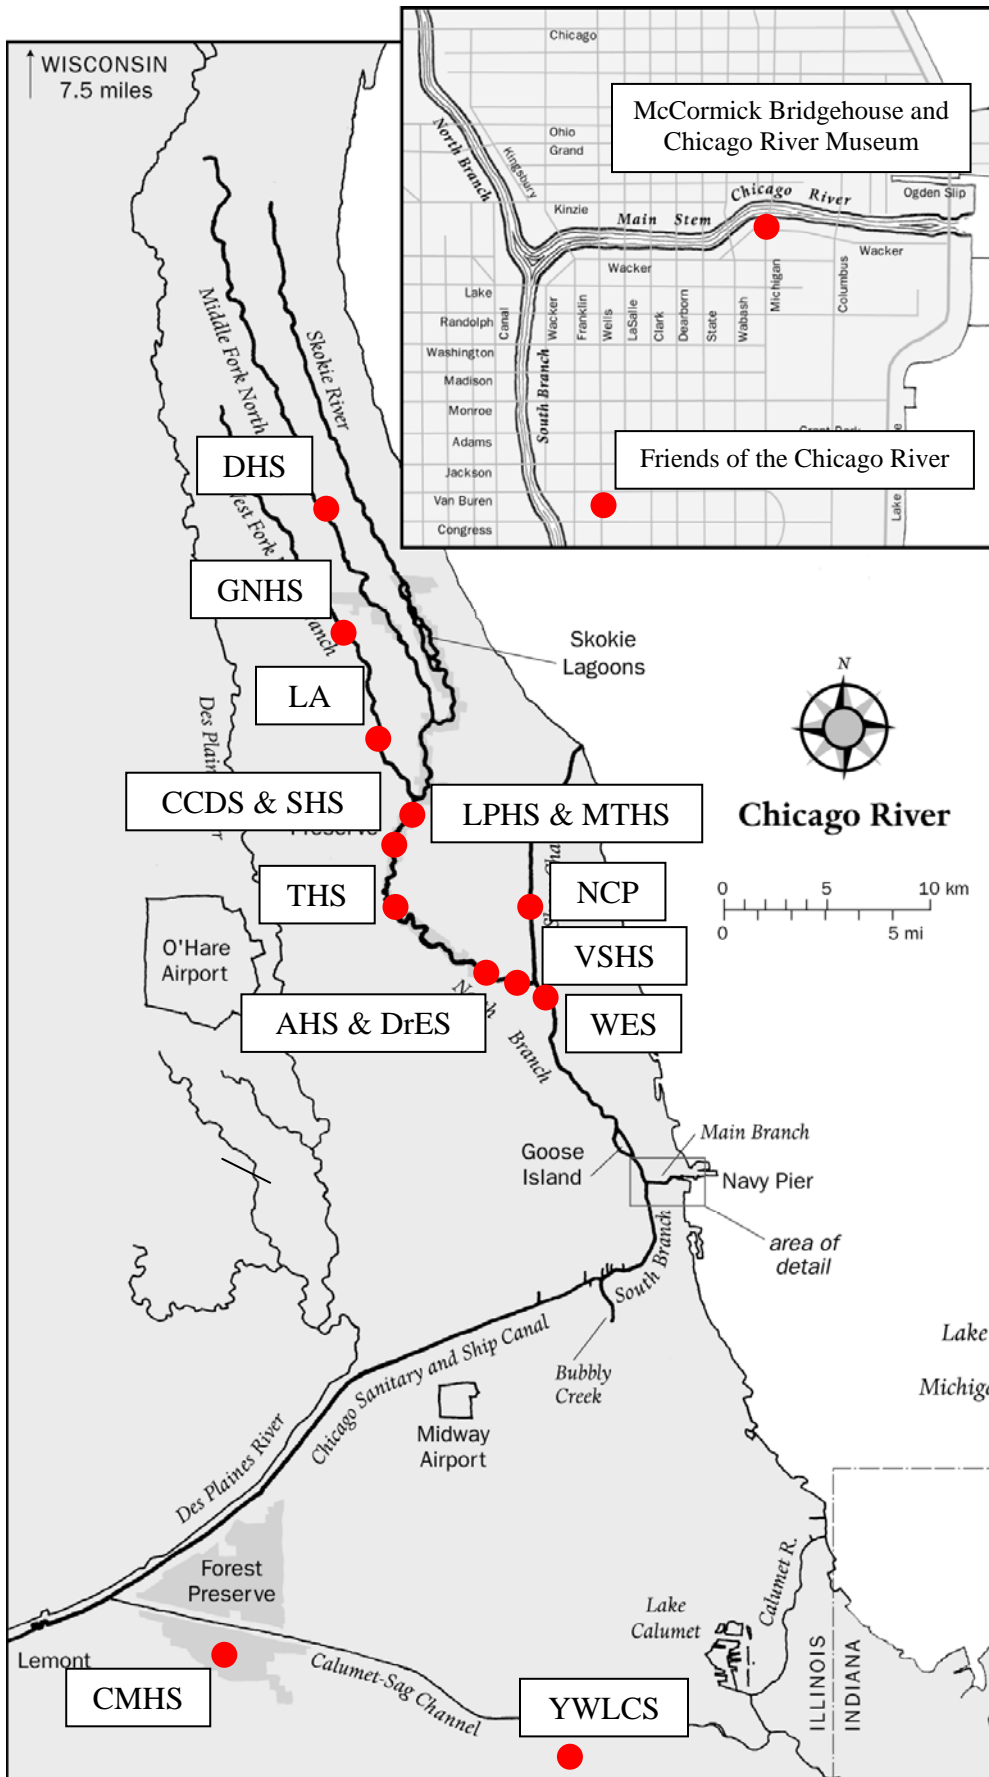

Friends of the Chicago River

ADOPT A RIVER SCHOOLS

AARS Schools and their Adopted Sites

- AHS:** Amundsen High School
Irene Hernandez Family Picnic Area
North Branch of the Chicago River
- CCDS:** Chicago City Day School
Miami Woods
North Branch of the Chicago River
- CMHS:** Curie Metro High School
McClaughry Springs Wood
Mill Creek (Cal-Sag Channel)
- DHS:** Deerfield High School
Deerfield High School
Middle Fork of the North Branch
- DrES:** Drummond Elementary School
Irene Hernandez Family Picnic Area
North Branch of the Chicago River
- GNHS:** Glenbrook North High School
Techny Rd. / Meadow Hill Park
West Fork of the North Branch
- LPHS:** Lincoln Park High School
Linne Woods
North Branch of the Chicago River
- LA:** Loyola Academy
Main & Munz Campuses
West Fork of the North Branch
- MTHS:** Maine Township High Schools
Linne Woods
North Branch of the Chicago River
- NCP:** Northside College Prep High School
Northside College Prep
North Shore Channel
- SHS:** Schurz High School
Miami Woods
North Branch of the Chicago River
- THS:** Taft High School
Bunker Hill
North Branch of the Chicago River
- VSHS:** Von Steuben High School
Von Steuben High School
North Branch of the Chicago River
- WES:** Waters Elementary School
West River Park
North Branch of the Chicago River
- YWLCS:** Young Women's Leadership
Charter School
Elizabeth Conkey Woods
Tinley Creek (Cal-Sag Channel)