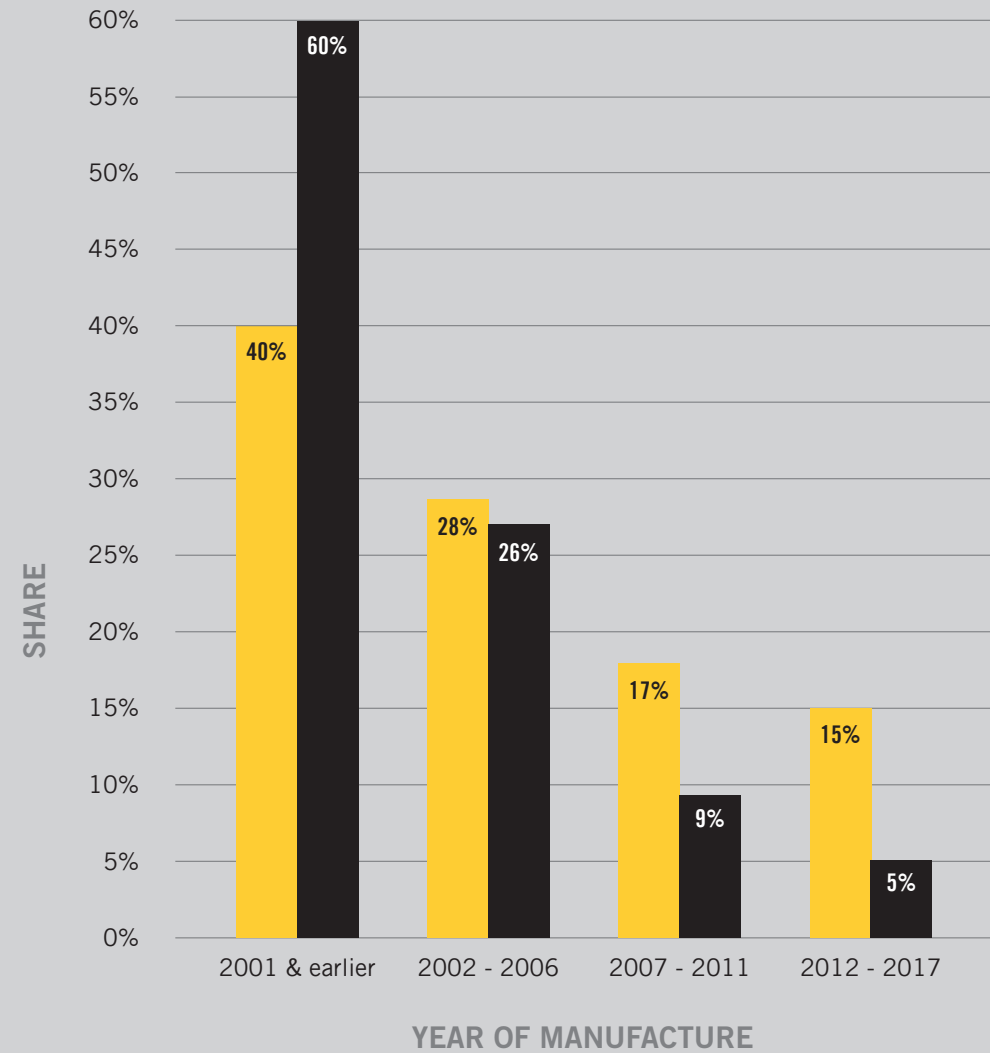

FATALITIES vs. REGISTERED VEHICLES

NEW ZEALAND LIGHT VEHICLE FLEET
(Passenger Cars & SUVs)

TOTAL VEHICLES = 3.1 million

SOURCE: New Zealand Annual Vehicle Fleet Statistics (December 2016)

REGISTERED VEHICLES ■
VEHICLES INVOLVED IN FATAL CRASHES ■