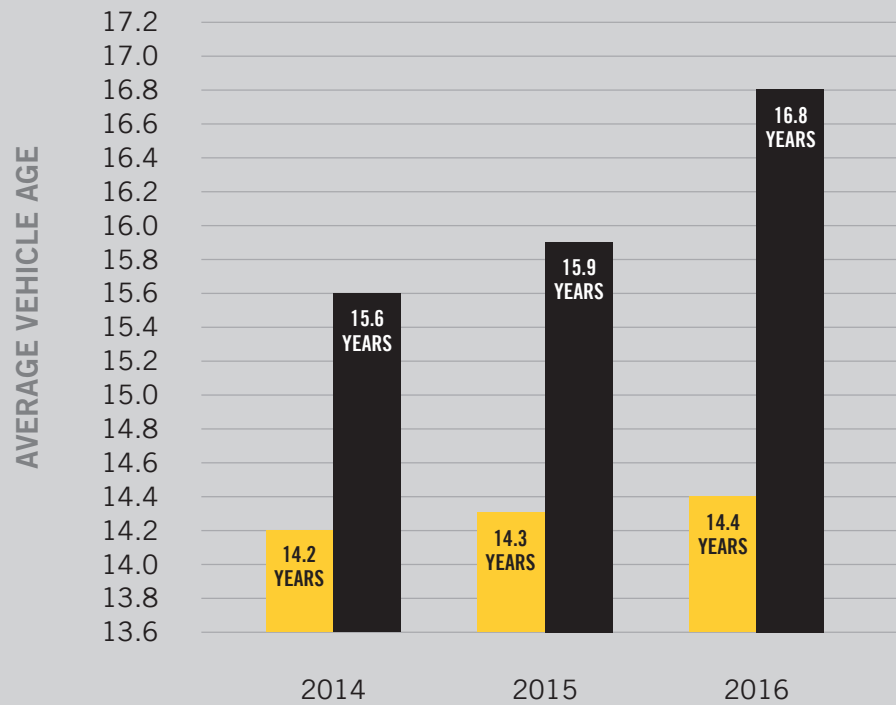

FATALITIES vs. REGISTERED VEHICLES

NEW ZEALAND LIGHT VEHICLE FLEET
(Passenger Cars & SUVs)

TOTAL VEHICLES = 3.1 million

SOURCE: New Zealand Annual Vehicle Fleet Statistics (December 2016)

REGISTERED VEHICLES ■
VEHICLES INVOLVED IN FATAL CRASHES ■