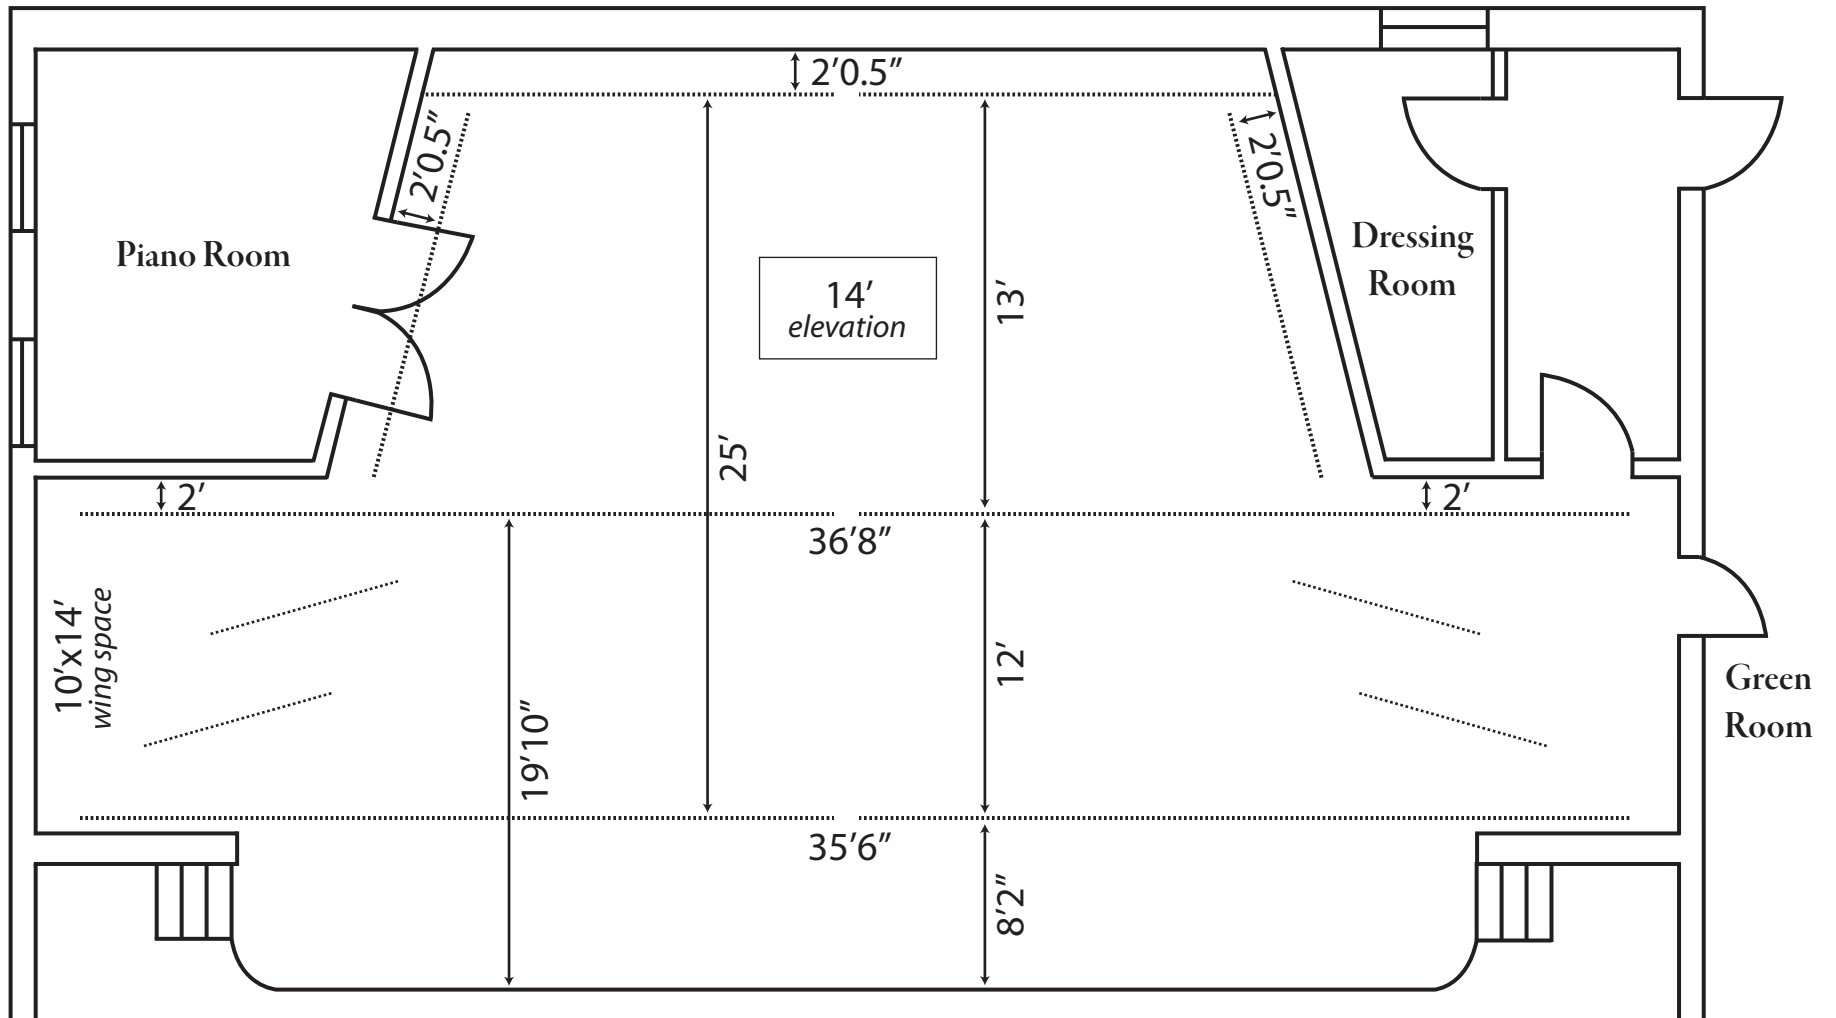

# Stage

Proscenium Height 14'  
 Proscenium Width 2'0.25"  
 Proscenium Opening 5'3"

Curtain .....  
 Full Passage SL to SR  
 No Fly Space