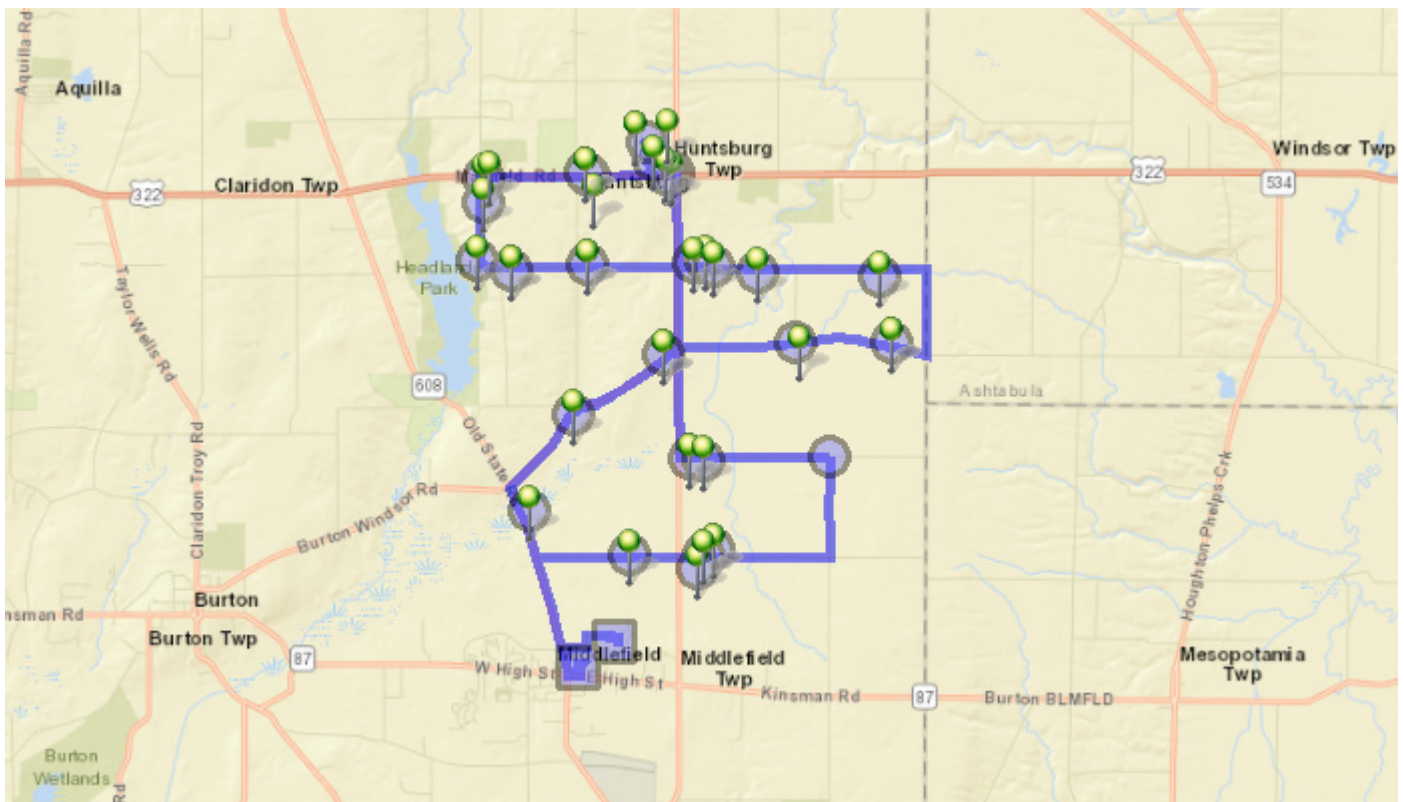

Run - 6 PM Secondary

7/1/2018 - 6/30/2019

Driver: Burkey, Patricia A

Vehicle: 06

Mon, Tue, Wed, Thu, Fri

Time: 1 hr 6 min

Distance: 26.15 mi

Students: 0 / 40

Description: Middlefield/Huntsburg

Map

#1 - 2:34 PM - Cardinal Middle School / 16175 ALMEDA Drive

#2 - 2:41 PM - 14079 Old State Rd

#3 - 2:44 PM - 15987 BURTON WINDSOR RD

#4 - 2:46 PM - 16490 Burton-Windsor Rd

#5 - 2:52 PM - Huntsburg Town Hall / 16534 MAYFIELD RD

#6 - 2:52 PM - 16529 Mayfield Rd

#7 - 2:52 PM - 16494 Mayfield Rd