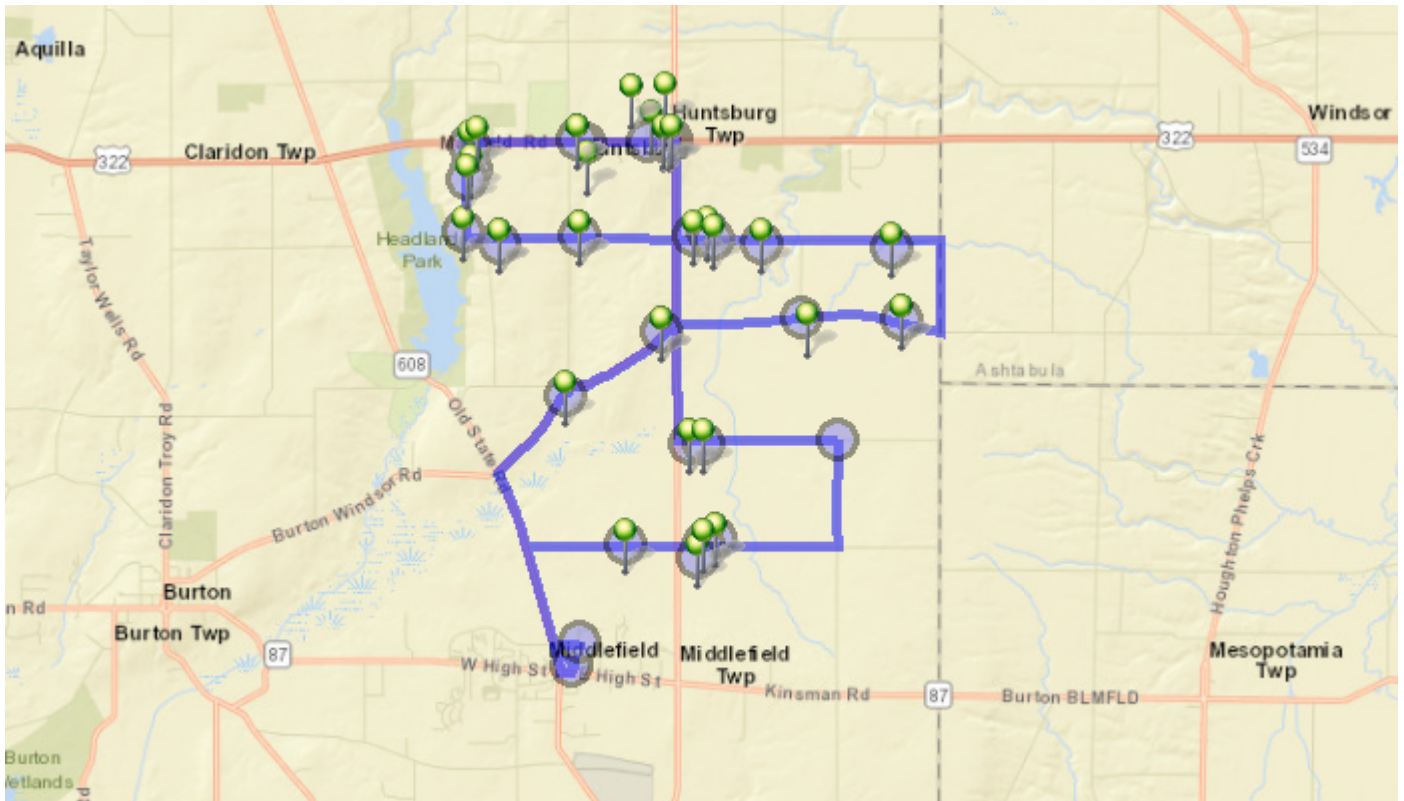

Run - 6 AM-Secondary

7/1/2018 - 6/30/2019

Driver: Burkey, Patricia A

Vehicle: 06

Mon, Tue, Wed, Thu, Fri

Time: 1 hr 11 min

Distance: 24.92 mi

Students: 41 / 0

Description: Middlefield/Huntsburg

Map

#1 - 5:50 AM - Bus Garage / 16000 East HIGH St

#2 - 6:00 AM - 15987 BURTON WINDSOR RD

#3 - 6:03 AM - 16490 Burton-Windsor Rd

#4 - 6:09 AM - Huntsburg Town Hall / 16534 MAYFIELD RD

#5 - 6:09 AM - 16529 Mayfield Rd

#6 - 6:09 AM - 16494 Mayfield Rd

#7 - 6:09 AM - 6486 Mayfield Rd

#8 - 6:10 AM - Mayfield Rd & Zrolka Dr

#9 - 6:11 AM - 16135 Mayfield Rd

#10 - 6:12 AM -16062 Mayfield Rd

#11 - 6:15 AM - 15511 Mayfield Rd

#18 - 6:24 AM - 16720 Pioneer Rd

#19 - 6:24 AM - 16750 Pioneer Rd

#20 - 6:26 AM - 16985 PIONEER RD

#21 - 6:29 AM - 17649 Pioneer Rd

#22 - 6:34 AM - 17710 BURTON WINDSOR RD

#23 - 6:37 AM - 13249 Hayes Rd.

#24 - 6:42 AM - 16595 Peters Rd