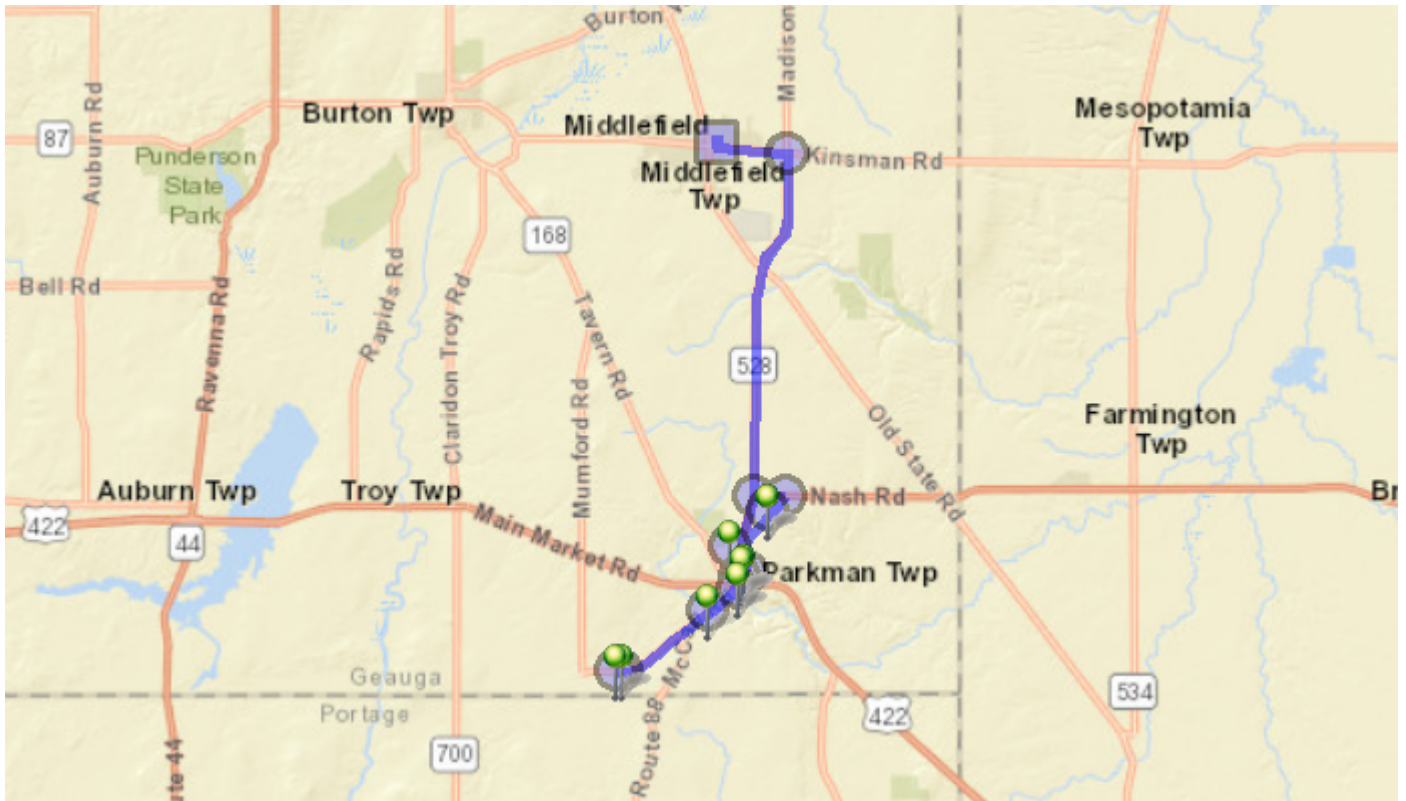

#9 - 8:02 AM - 17077 Farmington Rd

#10 - 8:03 AM - 17120 Farmington Rd

#11 - 8:05 AM - 18411 HOBART RD

#12 - 8:08 AM - 17583 BRADFORD RD

#13 - 8:13 AM - 17858 REYNOLDS RD

#14 - 8:16 AM - 16644 Main Market Rd

#15 - 8:19 AM - 18225 MADISON Road

#16 - 8:28 AM - 528/87 / Madison Rd & Kinsman Rd

#17 - 8:32 AM - A J Jordak / 16000 E HIGH ST

Run - 26 PM-Elementary(was Bus #7)

7/1/2018 - 6/30/2019

Driver:

Vehicle: 26

Mon, Tue, Wed, Thu, Fri

Time: 1 hr 3 min

Distance: 20.41 mi

Students: 0 / 17

Description: Parkman/All Children Day Care

Map

#1 - 3:35 PM - A J Jordak Elementary School / 16000 E HIGH ST

#2 - 3:38 PM - 87/528 / Kinsman Rd & Madison Rd

#3 - 3:53 PM - Turn Left / Nash Rd & OH-528

#4 - 3:54 PM - Turn right / Nash Rd & Hosmer Rd

#5 - 3:55 PM -17780 Hosmer RD

#6 - 3:57 PM -18060 MADISON RD

#7 - 4:00 PM - 18225 MADISON Road

#8 - 4:01 PM - 18258 Madison Rd