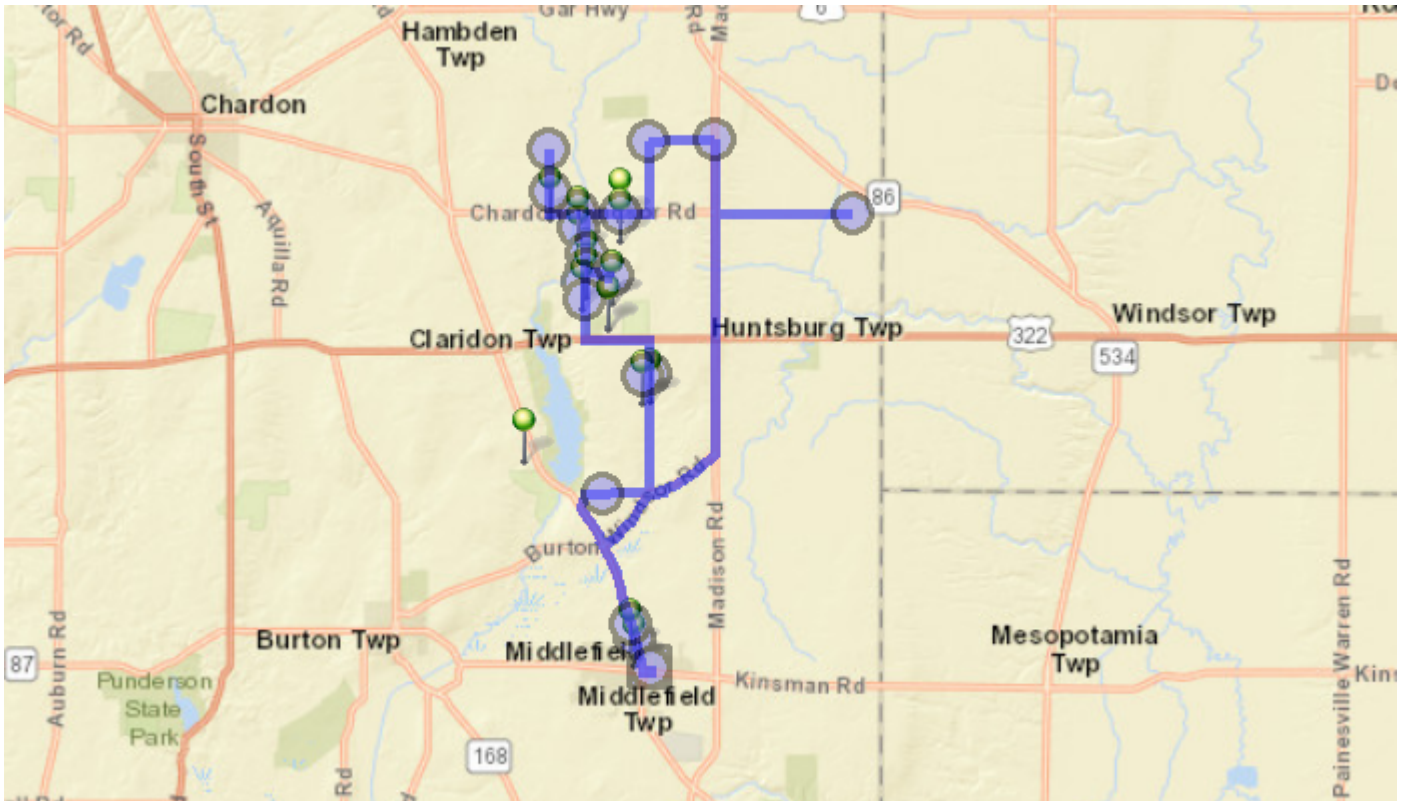

7/1/2018 - 6/30/2019

Driver: Strichko, Sandra L

Vehicle: 31

Mon, Tue, Wed, Thu, Fri

Time: 60 min

Distance: 29.62 mi

Students: 0 / 17

Description: Huntsburg/Middlefield

Map

#1 - 3:30 PM - A J Jordak Elementary School / 16000 E HIGH ST

#2 - 3:32 PM - 14662 Old State Rd

#3 - 3:33 PM - 14550 Old State Rd

#4 - 3:37 PM - Durkee Rd & Princeton Rd

#5 - 3:47 PM - 117670 Chardon Windsor Rd

#6 - 3:54 PM - Turn Left / Madison Rd & Hautala Rd

#7 - 3:56 PM - Turn Left / Hautala Rd & Clay St

#8 - 3:59 PM - 115790 Chardon Windsor Rd

#9 - 4:01 PM - / 15444 Chardon-Windsor Rd

#10 - 4:03 PM - 11281 KILE RD

#17 - 4:13 PM - Windmill Point / Princeton Rd & Stillwell Rd

#18 - 4:19 PM - 12621 Clay St

#19 - 4:19 PM - 12630 CLAY ST

#20 - 4:30 PM - Bus Garage / 16000 East HIGH St