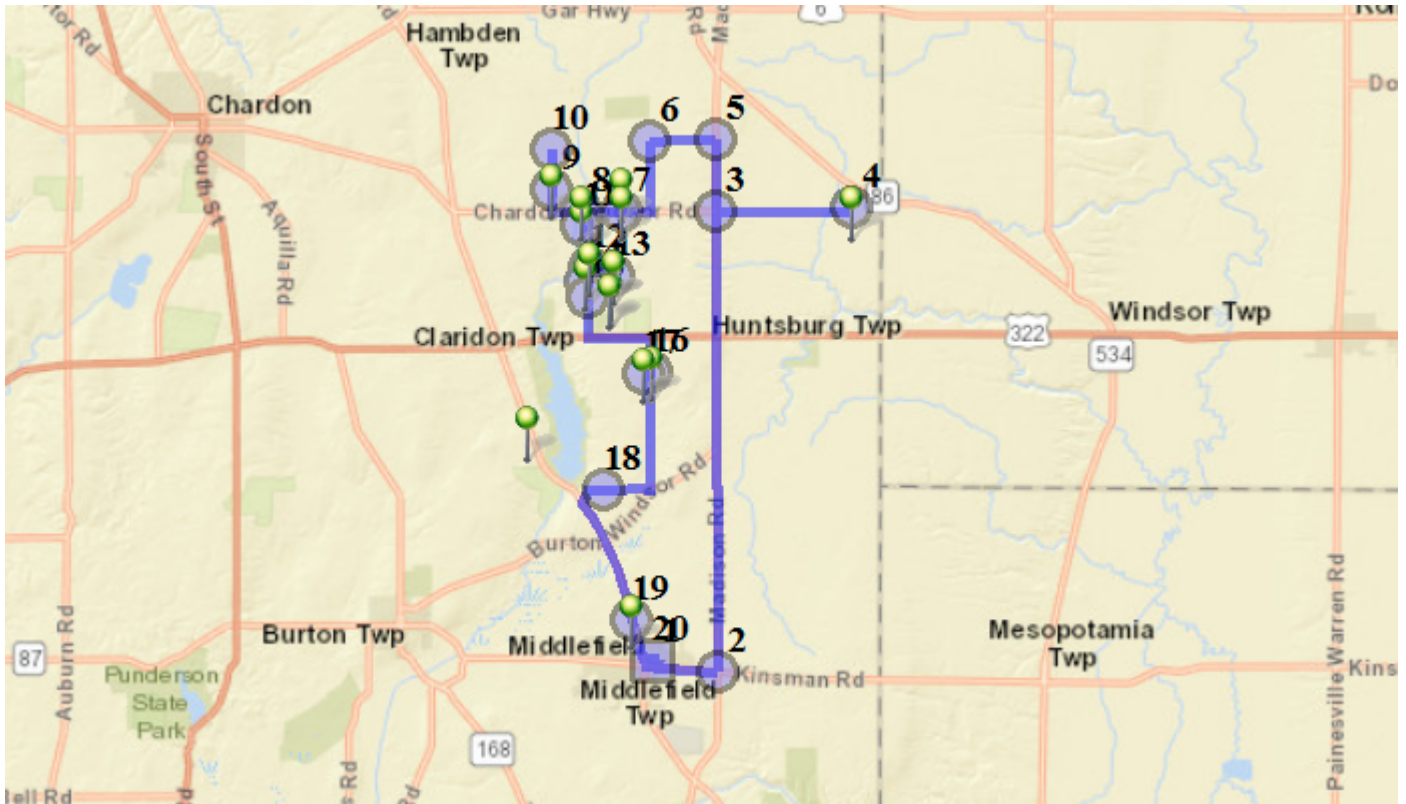

Run - 31 AM-Elementary

7/1/2018 - 6/30/2019

Driver: Strichko, Sandra L

Vehicle: 31

Mon, Tue, Wed, Thu, Fri

Time: 1 hr 2 min

Distance: 29.88 mi

Students: 16 / 0

Description: Huntsburg/Middlefield

Map

#1 - 7:25 AM - Bus Garage / 16000 East HIGH St

#2 - 7:29 AM - 87 and 528 / Kinsman Rd & Madison Rd

#3 - 7:35 AM - Turn Right / Chardon Windsor Rd & Madison Rd

#4 - 7:43 AM -17670 Chardon-Windsor RD

#10 - 8:01 AM - Turn Around / Kile Rd & Sisson Rd

#11 - 8:02 AM - 11520 Princeton Rd

#12 - 8:04 AM - 11815 Princeton Rd

#13 - 8:05 AM - 15701 Huntley Rd

#14 - 8:07 AM - 11920 Princeton RD

#15 - 8:08 AM - Windmill Point / Princeton Rd & Stillwell Rd

#17 - 4:13 PM - Windmill Point / Princeton Rd & Stillwell Rd

#18 - 4:19 PM - 12621 Clay St

#19 - 4:19 PM - 12630 CLAY ST

#20 - 4:30 PM - Bus Garage / 16000 East HIGH St