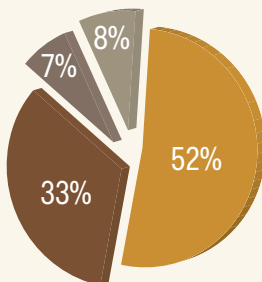

With an average of 350,000 page views a month, *strategyonline.ca* is the most important portal for information about the state of the Canadian marketing community.

Along with our sister sites *Mediaincanada.com* and *stimulantonline.ca*, we average more than 400,000 impressions per month.