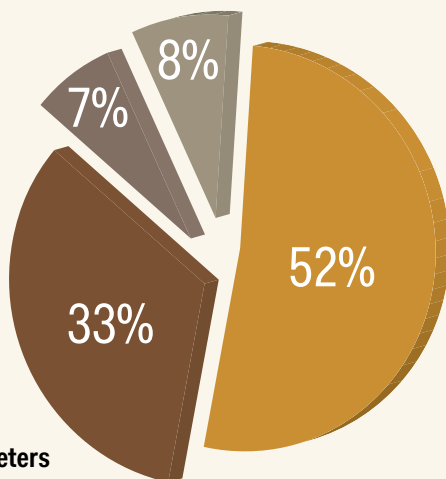

LEADERBOARD / 728w x 90h max 40KB

[Log In](#) | [Subscribe](#) | [Need Help?](#) | [Advertise](#)

[HOME](#)
[CALENDAR](#)
[AWARDS](#)
[MAGAZINE](#)
[SCREENING ROOM](#)
[CAREERS](#)
[CATEGORIES](#)
[ARCHIVE](#)

SUPER BANNER
468w x 120h
max 40KB

BANNER
468w x 60h
max 40KB

MEDIUM RECTANGLE
300w x 250h
max 40KB

- Advertisers and Marketers
- Advertising Agencies
- Media
- Other

**REACH
OVER 30,000
MARKETING
PROFESSIONALS
DAILY**

Launched in 2014, *strategy Daily* delivers a daily dose of innovation, trends, research and the news you need to know about.

SIZE	1-5 issues	6-20 issues	21-60 issues	60+ issues
Sponsored Post	$2000	$1500		
Half Page (300x600)	1300	1200	$1100	$1000
Super Banner (467x120)	725	695	665	635
Leaderboard (728x90)	670	640	610	600
Medium Rectangle (300x250)	650	620	590	560
Medium Rectangle (2nd position)	620	590	560	530

bold
vision
brand
new
ideas

CONTACT **Lisa Faktor** [E lfaktor@brunico.com](mailto:lfaktor@brunico.com) [P 416-408-2300](tel:416-408-2300) ext 477
Neil Ewen [E newen@brunico.com](mailto:newen@brunico.com) [P 416-408-2300](tel:416-408-2300) ext 248
Adam Klymkiw [E aklymkiw@brunico.com](mailto:aklymkiw@brunico.com) [P 416-408-2300](tel:416-408-2300) ext 305