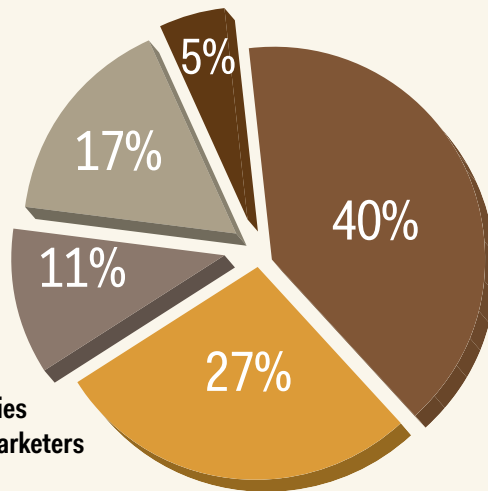

LEADERBOARD / 728w x 90h max 40KB

[Log In](#) | [Subscribe](#) | [Need Help?](#) | [Advertise](#)

[HOME](#)
[CALENDAR](#)
[AWARDS](#)
[MAGAZINE](#)
[SCREENING ROOM](#)
[CAREERS](#)
[CATEGORIES](#)
[ARCHIVE](#)

SUPER BANNER
468w x 120h
max 40KB

BANNER
468w x 60h
max 40KB

MEDIUM RECTANGLE
300w x 250h
max 40KB

- Advertising Agencies
- Advertisers and Marketers
- Media
- Other
- Marketing Services

**REACH
OVER 13,000
MARKETING
PROFESSIONALS
DAILY**

Strategy's Marketing Tech weekly eNewsletter is specifically geared to keeping marketers in Canada up to speed on the innovation they need to know about - news they can use. Each Thursday *strategy* examines the tech trends that are making waves, zeroing in on how brands can take advantage of the new opportunities, and talking to marketers about their forays into new tech-driven programs.

SIZE	1-5 issues	6-20 issues	21-52 issues
Sponsored Post	$2250	$2000	$1750
Half Page (300x600)	1500	1400	1200
Super Banner (467x120)	825	795	700
Leaderboard (728x90)	775	750	645
Medium Rectangle (300x250)	750	725	625
Medium Rectangle (2nd position)	725	695	595

CONTACT **Lisa Faktor** [E lfaktor@brunico.com](mailto:lfaktor@brunico.com) [P 416-408-2300](tel:416-408-2300) ext 477
Neil Ewen [E newen@brunico.com](mailto:newen@brunico.com) [P 416-408-2300](tel:416-408-2300) ext 248
Adam Klymkiw [E aklymkiw@brunico.com](mailto:aklymkiw@brunico.com) [P 416-408-2300](tel:416-408-2300) ext 305

bold
vision
brand
new
ideas