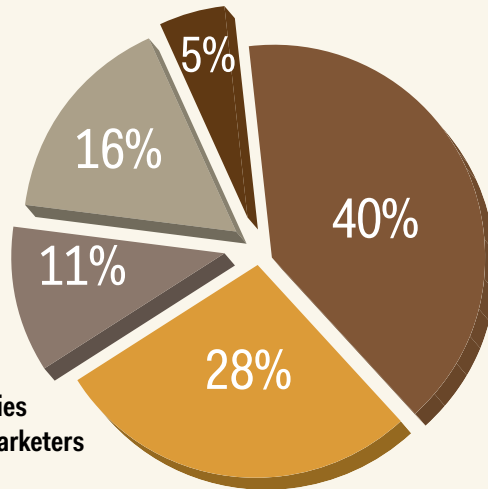

LEADERBOARD / 728w x 90h max 40KB

[Log In](#) | [Subscribe](#) | [Need Help?](#) | [Advertise](#)

[HOME](#)
[CALENDAR](#)
[AWARDS](#)
[MAGAZINE](#)
[SCREENING ROOM](#)
[CAREERS](#)
[CATEGORIES](#)
[ARCHIVE](#)

SUPER BANNER
468w x 120h
max 40KB

BANNER
468w x 60h
max 40KB

MEDIUM RECTANGLE
300w x 250h
max 40KB

- Advertising Agencies
- Advertisers and Marketers
- Media
- Other
- Marketing Services

**REACH
OVER 14,000
MARKETING
PROFESSIONALS
DAILY**

Strategy's Marketing C-Suite weekly eNewsletter is the playbook for advertising's decision makers. It's delivered every Tuesday to over 15,000 business leaders, providing a forum for shared marketing issues and the impact of marketplace change. *Strategy* delivers analysis of brand strategies and investments, and provides insight from the people directly shaping the industry.

SIZE	1-5 issues	6-20 issues	21-52 issues
Sponsored Post	$2250	$2000	$1750
Half Page (300x600)	1500	1400	1200
Super Banner (467x120)	825	795	700
Leaderboard (728x90)	775	750	645
Medium Rectangle (300x250)	750	725	625
Medium Rectangle (2nd position)	725	695	595

bold
vision
brand
new
ideas

CONTACT

Lisa Faktor [E lfaktor@brunico.com](mailto:lfaktor@brunico.com) [P 416-408-2300](tel:416-408-2300) ext 477
Neil Ewen [E newen@brunico.com](mailto:newen@brunico.com) [P 416-408-2300](tel:416-408-2300) ext 248
Adam Klymkiw [E aklymkiw@brunico.com](mailto:aklymkiw@brunico.com) [P 416-408-2300](tel:416-408-2300) ext 305