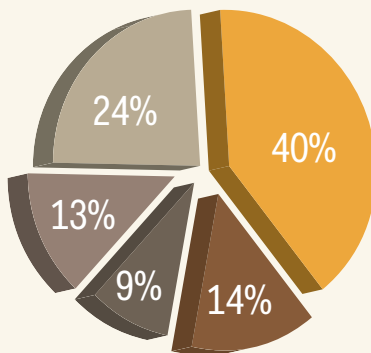

STIMULANT / ONLINE RATE CARD

EFFECTIVE / JAN 2019

LEADERBOARD / 964w x 90h max 1MB / $90 CPM

[HOME](#)
[ABOUT US](#)
[ADVERTISING](#)
[CONTACT US](#)
[CAREERS](#)
[SECTIONS](#)

BANNER / 468w x 60h max 40KB

- Advertisers and Marketers
- Advertising Agencies
- Media
- Creative
- Other

Stimulant's mission is simple: To inspire advertising creativity. Traffic is driven to the site through one weekly e-newsletter on Fridays.

The site is used as both a benchmarking and research tool—a way to see who's doing great work, and to gauge the quality of their own.

Stimulant reaches a wide range of people, from agency creatives to marketers and media buyers—anyone whose profession involves marketing and creativity.

All in all, the Stimulant newsletters and website are an effective way to reach an influential, engaged audience. There's simply nothing else like it.

SIZE	Weekly	1 Month	3 Months
Leaderboard	$750	$1500	$3000
Rectangle	500	1000	2250
Banner	500	1000	2250
Half Page	600	1200	2500

MEDIUM RECTANGLE
300w x 250h max 1MB

**15,000
IMPRESSIONS
PER MONTH**

HALF PAGE
300w x 600h max 1MB

CONTACT

Lisa Faktor [E lfaktor@brunico.com](mailto:lfaktor@brunico.com) [P 416-408-2300](tel:416-408-2300) ext 477
Marni Armour [E marmour@brunico.com](mailto:marmour@brunico.com) [P 416-408-2300](tel:416-408-2300) ext 219