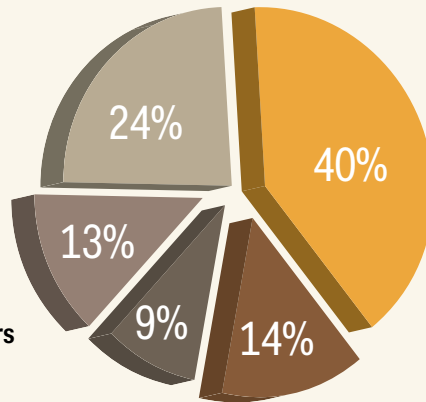

LEADERBOARD / 728w x 90h max 40KB

HOME

ABOUT US

ADVERTISING

CONTACT US

SECTIONS

Search

BANNER / 468w x 60h max 40KB