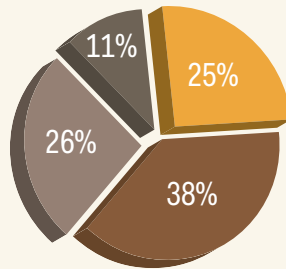

LEADERBOARD / 964w x 90h max 1MB / $90 CPM

MEDIA BY CATEGORY	HOME	EVENTS	CAREERS	SCREENING ROOM	RESOURCES	GOT A TIP?	Custom Se	Search

- Media Buyers and Planners
- Advertisers and Marketers
- Media
- Other

An invaluable publication that reaches and influences key decision-makers in the media buying and planning industry.

This paid subscription news product delivers the most relevant and up-to-date information to Canadian agencies,

media and marketers.

Your ad about new media opportunities goes in front of your target market for the most efficient and effective way to highlight your offerings to the Canadian advertising community.

BANNER / 468w x 60h max 40KB / $85 CPM

PREMIUMS	Week
Homepage Site Wrap	$4500
Interstitial	5500
Conversation Sponsorship (3 months)	5500
CAREER AD	399

SIZE	CPM
Half Page (300x600)	$120
Leaderboard (964x90)	90
Medium Rectangle (300x250) 1st position	90
Medium Rectangle ROS	85
Banner (468x60)	85
Wide Skyscraper (160x600)	80

MEDIUM RECTANGLE
300w x 250h max 1MB
$85 CPM

HALF PAGE
300w x 600h
max 1MB
$120 CPM

**70,000
IMPRESSIONS
PER MONTH AND
GROWING**

CONTACT

Lisa Faktor E lfaktor@brunico.com P 416-408-2300 ext 477

Neil Ewen E newen@brunico.com P 416-408-2300 ext 248

Adam Klymkiw E aklymkiw@brunico.com P 416-408-2300 ext 305