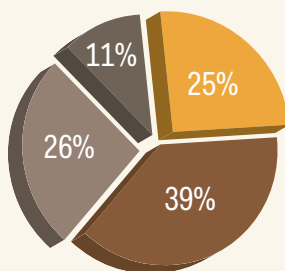

**MEDIUM RECTANGLE**

300w x 250h max 40KB

- Media Buyers and Planners
- Advertisers and Marketers
- Media
- Other

**17,000  
PAID SUBSCRIBERS  
DAILY**

*Media in Canada's* daily eNewsletter is delivered to over 17,000 top media professionals in Canada.