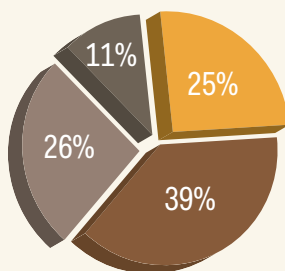

MEDIUM RECTANGLE

300w x 250h max 40KB

- Media Buyers and Planners
- Advertisers and Marketers
- Media
- Other

**15,000
PAID SUBSCRIBERS
DAILY**

Media in Canada's daily eNewsletter is delivered to over 15,000 top media professionals in Canada.