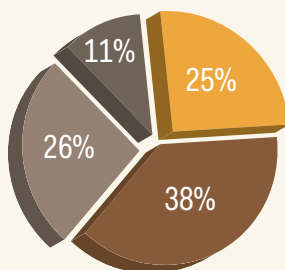

LEADERBOARD / 964w x 90h max 1MB / $90 CPM

MEDIA BY CATEGORY	HOME	EVENTS	CAREERS	SCREENING ROOM	RESOURCES	GOT A TIP?	Custom Se	Search

- Media Buyers and Planners
- Advertisers and Marketers
- Media
- Other

An invaluable publication that reaches and influences key decision-makers in the media buying and planning industry.

This paid subscription news product delivers the most relevant and up-to-date information to Canadian agencies,

media and marketers.

Your ad about new media opportunities goes in front of your target market for the most efficient and effective way to highlight your offerings to the Canadian advertising community.

BANNER / 468w x 60h max 40KB / $85 CPM

PREMIUMS	Week
Homepage Site Wrap	$4500
Conversation Sponsorship (3 months)	5500
CAREER AD	399

SIZE	CPM
Half Page (300x600)	$120
Leaderboard (964x90)	90
Medium Rectangle (300x250) 1st position	90
Medium Rectangle ROS	85
Banner (468x60)	85
Wide Skyscraper (160x600)	80

MEDIUM RECTANGLE
300w x 250h max 1MB
$85 CPM

HALF PAGE
300w x 600h
max 1MB
$120 CPM

**80,000
IMPRESSIONS
PER MONTH AND
GROWING**

CONTACT

Lisa Faktor lfaktor@brunico.com P 416-408-2300 ext 477
Marni Armour marmour@brunico.com P 416-408-2300 ext 219