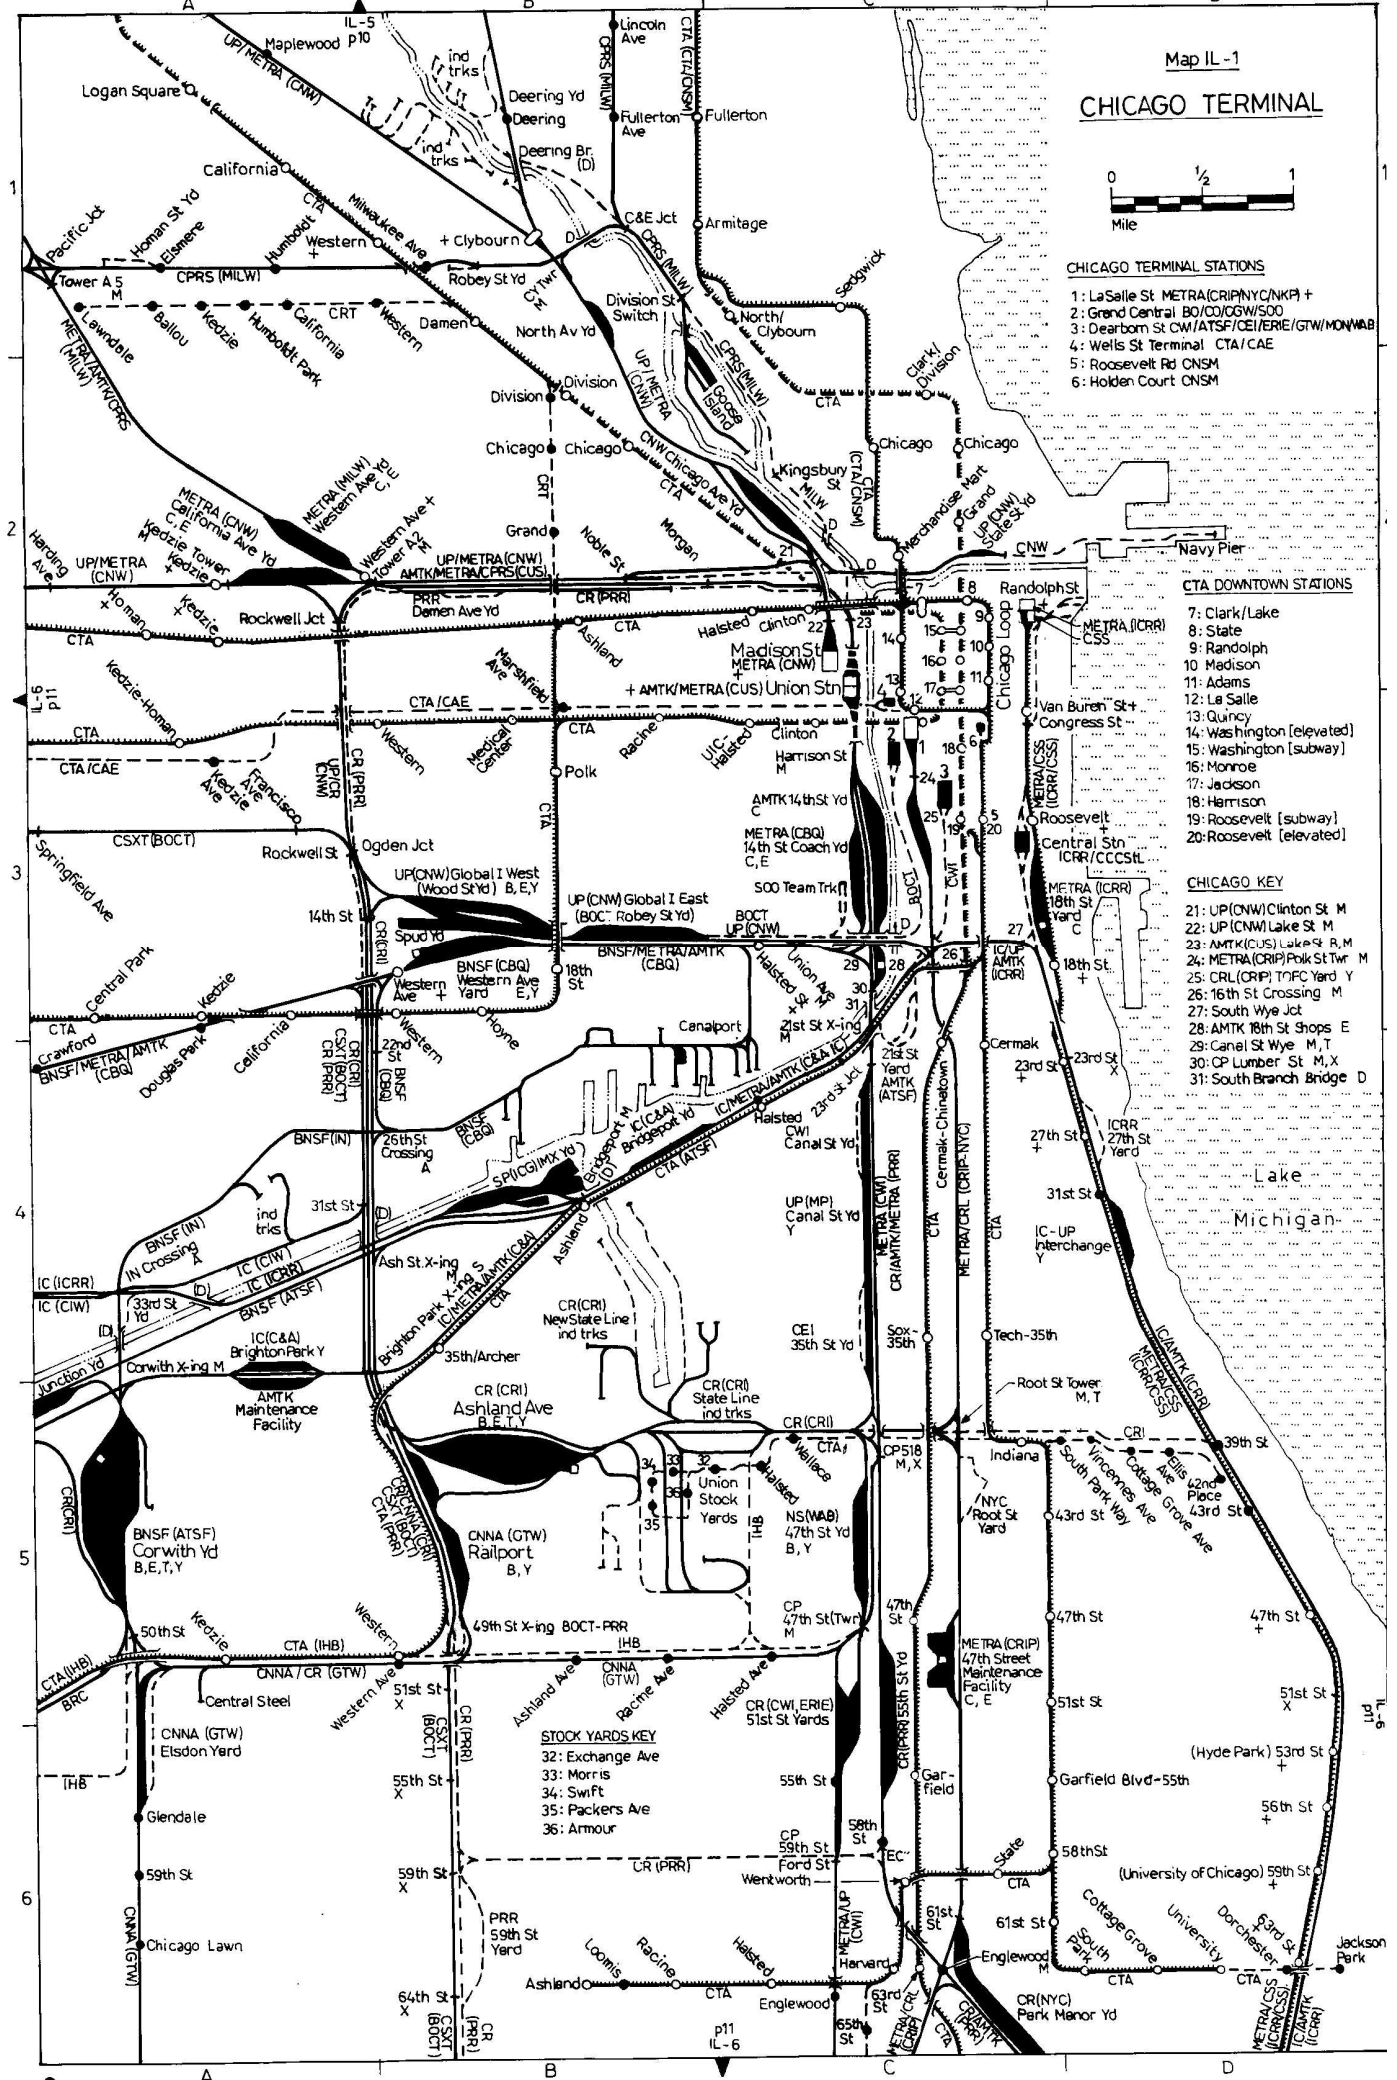

CHICAGO TERMINAL

CHICAGO TERMINAL STATIONS

- 1: LaSalle St METRA (CRIP/NYC/NKP) +
- 2: Grand Central BO/CO/JGW/SOO
- 3: Dearborn St CW/ATSF/CE/ERIE/GTW/MON/WAB
- 4: Wells St Terminal CTA/CAE
- 5: Roosevelt Rd CNSM
- 6: Holden Court CNSM

CTA DOWNTOWN STATIONS

- 7: Clark/Lake
- 8: State
- 9: Randolph
- 10: Madison
- 11: Adams
- 12: LaSalle
- 13: Quincy
- 14: Washington [elevated]
- 15: Washington [subway]
- 16: Monroe
- 17: Jackson
- 18: Harrison
- 19: Roosevelt [subway]
- 20: Roosevelt [elevated]

CHICAGO KEY

- 21: UP (CNW) Clinton St M
- 22: UP (CNW) Lake St M
- 23: AMTK (CUS) Lake St R, M
- 24: METRA (CRIP) Polk St Tr M
- 25: CRL (CRIP) T/F/C Yard Y
- 26: 16th St Crossing M
- 27: South Wye Jct
- 28: AMTK 18th St Shops E
- 29: Canal St Wye M, T
- 30: CP Lumber St M, X
- 31: South Branch Bridge D

STOCK YARDS KEY

- 32: Exchange Ave
- 33: Morris
- 34: SwFt
- 35: Packers Ave
- 36: Armour