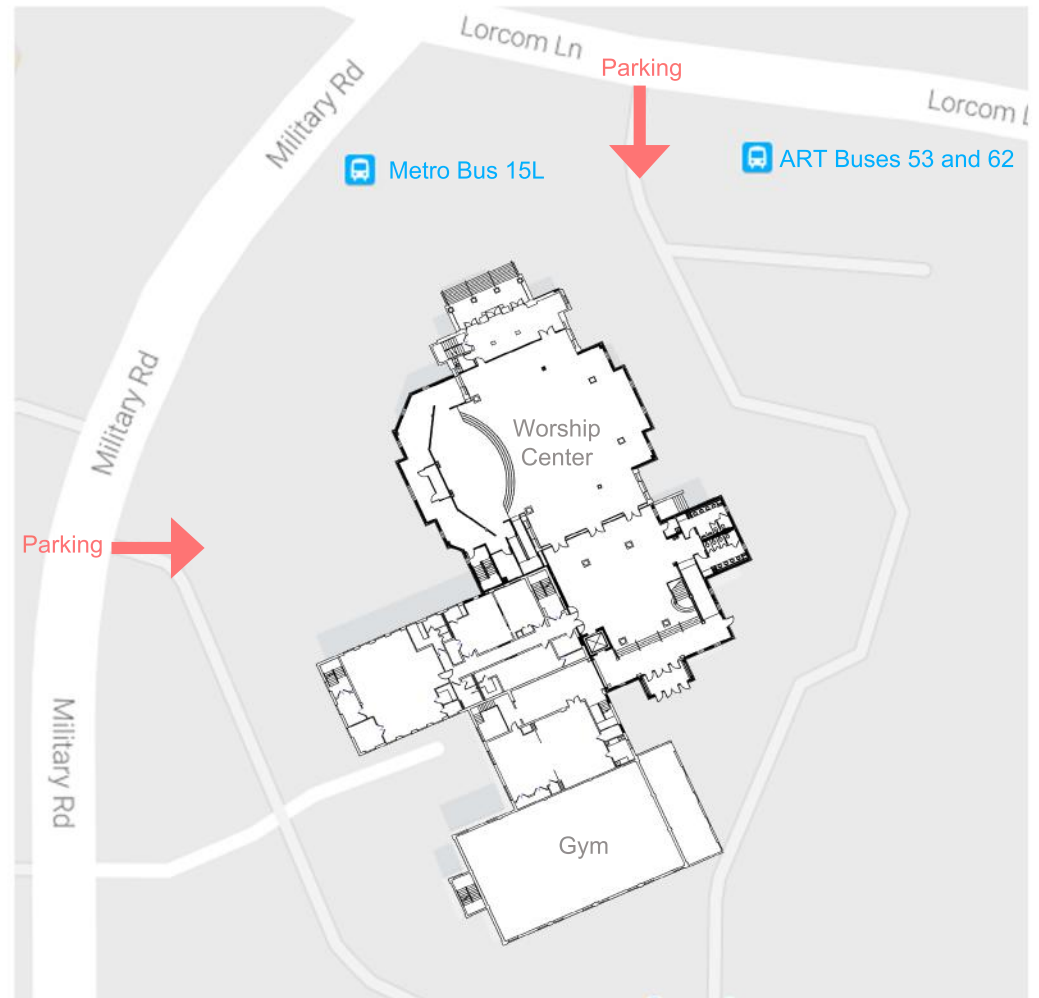

Directions & Parking

From the West Using I-66:

Take Interstate 66 East toward Washington to Spout Run (Exit 72). Take Exit 72 and turn left at the light onto Lee Highway. At the 4th traffic light (Military Rd) turn right (between Exxon & Liberty gas stations). The church is about 2 blocks up the road on the right side at the intersection of Military Road and Lorcom Lane.

From the South:

Take I-95 North past Springfield. Continue North on I-395, just past Pentagon, get in left lane. Take exit 10C Memorial Bridge. Go approximately 3 miles (past Key Bridge) take left-hand exit onto Spout Run. Turn right on Lorcom Lane and go 1/2 mile to Cherrydale Baptist Church (on left).

From the North:

Take I-95 South to 495 West (Capital Beltway). Go 8 miles and cross bridge over Potomac into Virginia. Continue on 495 to I-66 East Exit (left hand exit). Follow directions above using Interstate 66.

Metro

Take the Orange Line Metro to the Ballston Metro stop. Buses run on weekend schedule from the Ballston Metro.

Cherrydale Baptist Church
3910 Lorcom Lane // Arlington, VA 22207