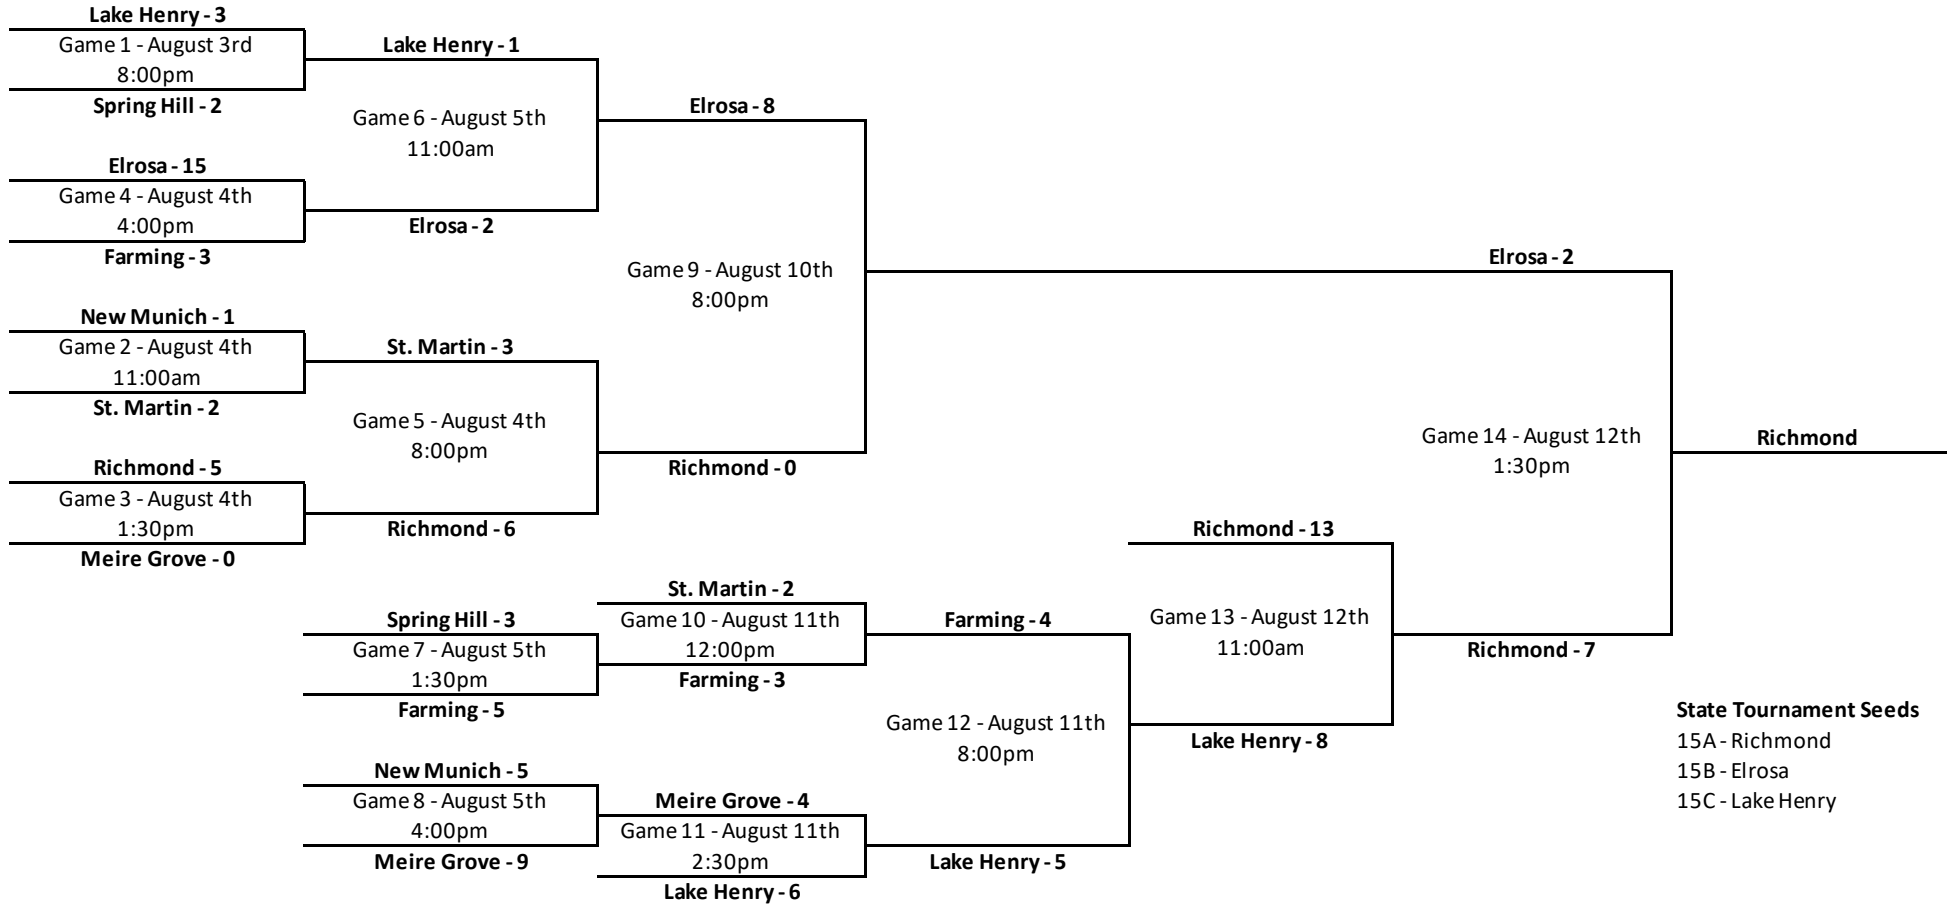

2018 Region 15C Tournament

State Tournament Seeds
 15A - Richmond
 15B - Elrosa
 15C - Lake Henry

All games in Farming