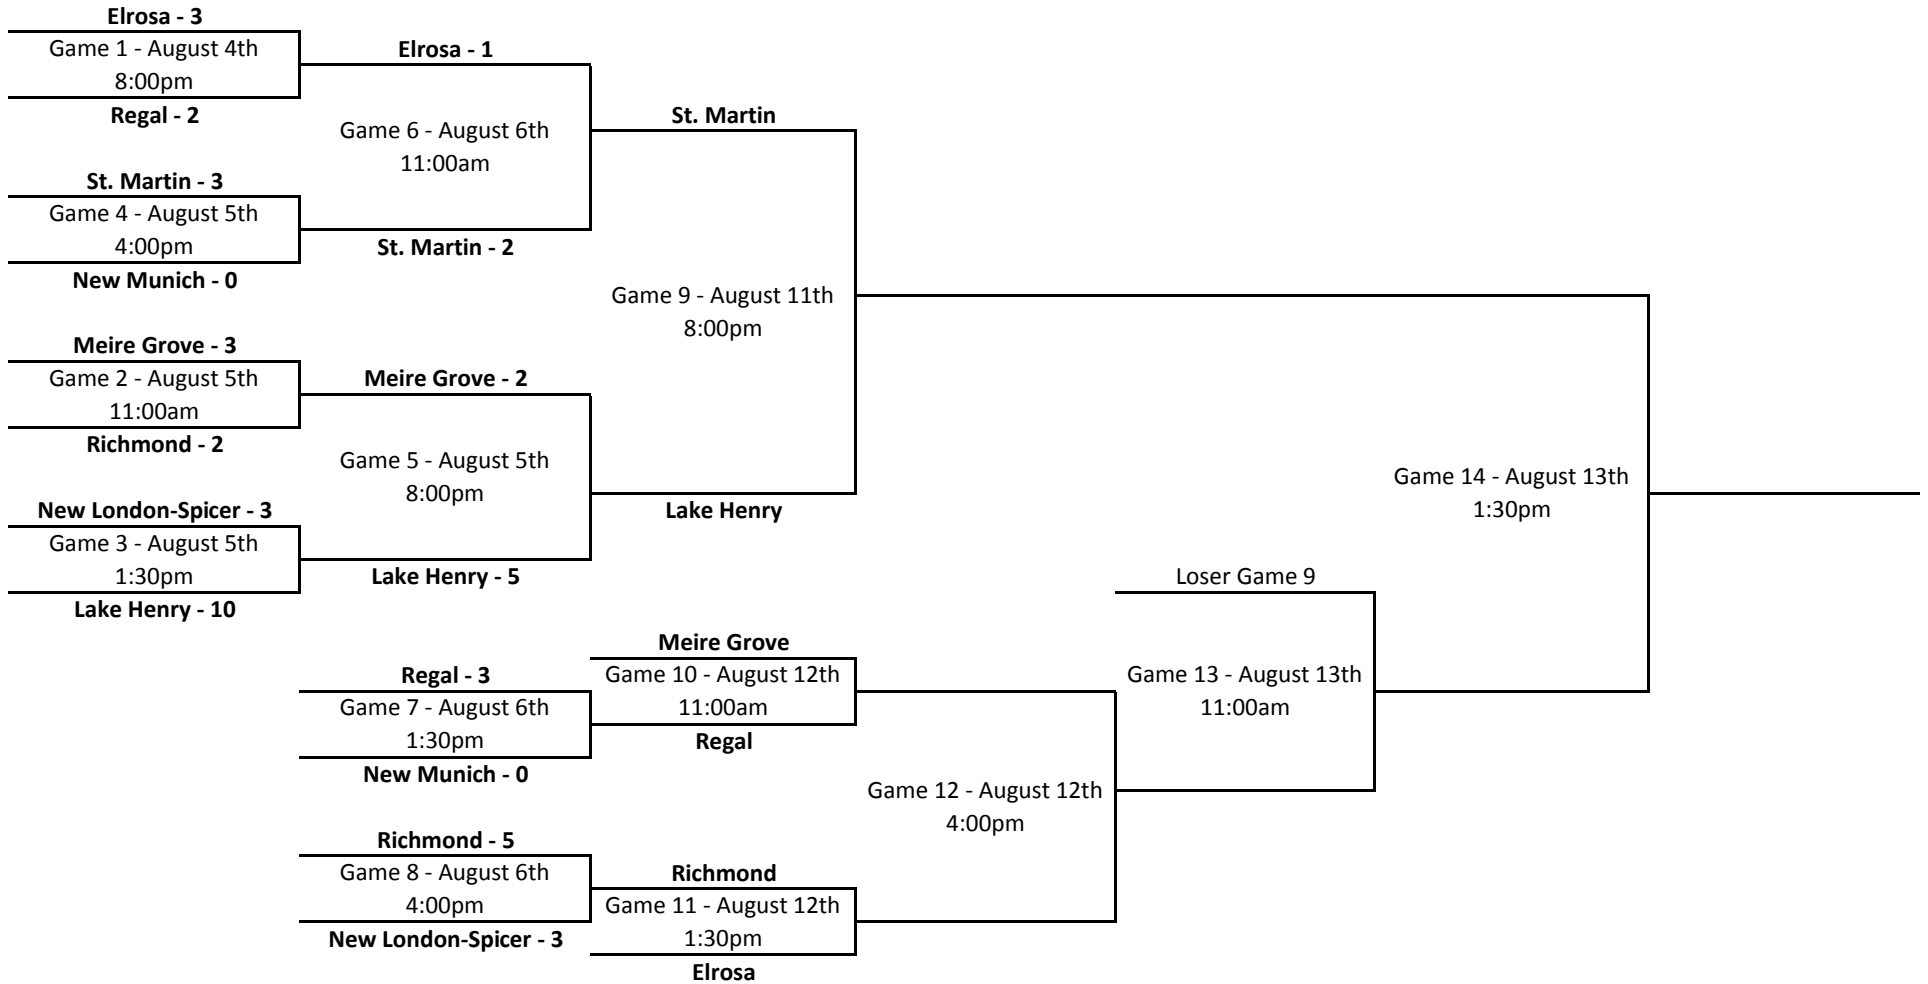

2017 Region 15C Tournament

Day games in New Munich
 Night games in Farming