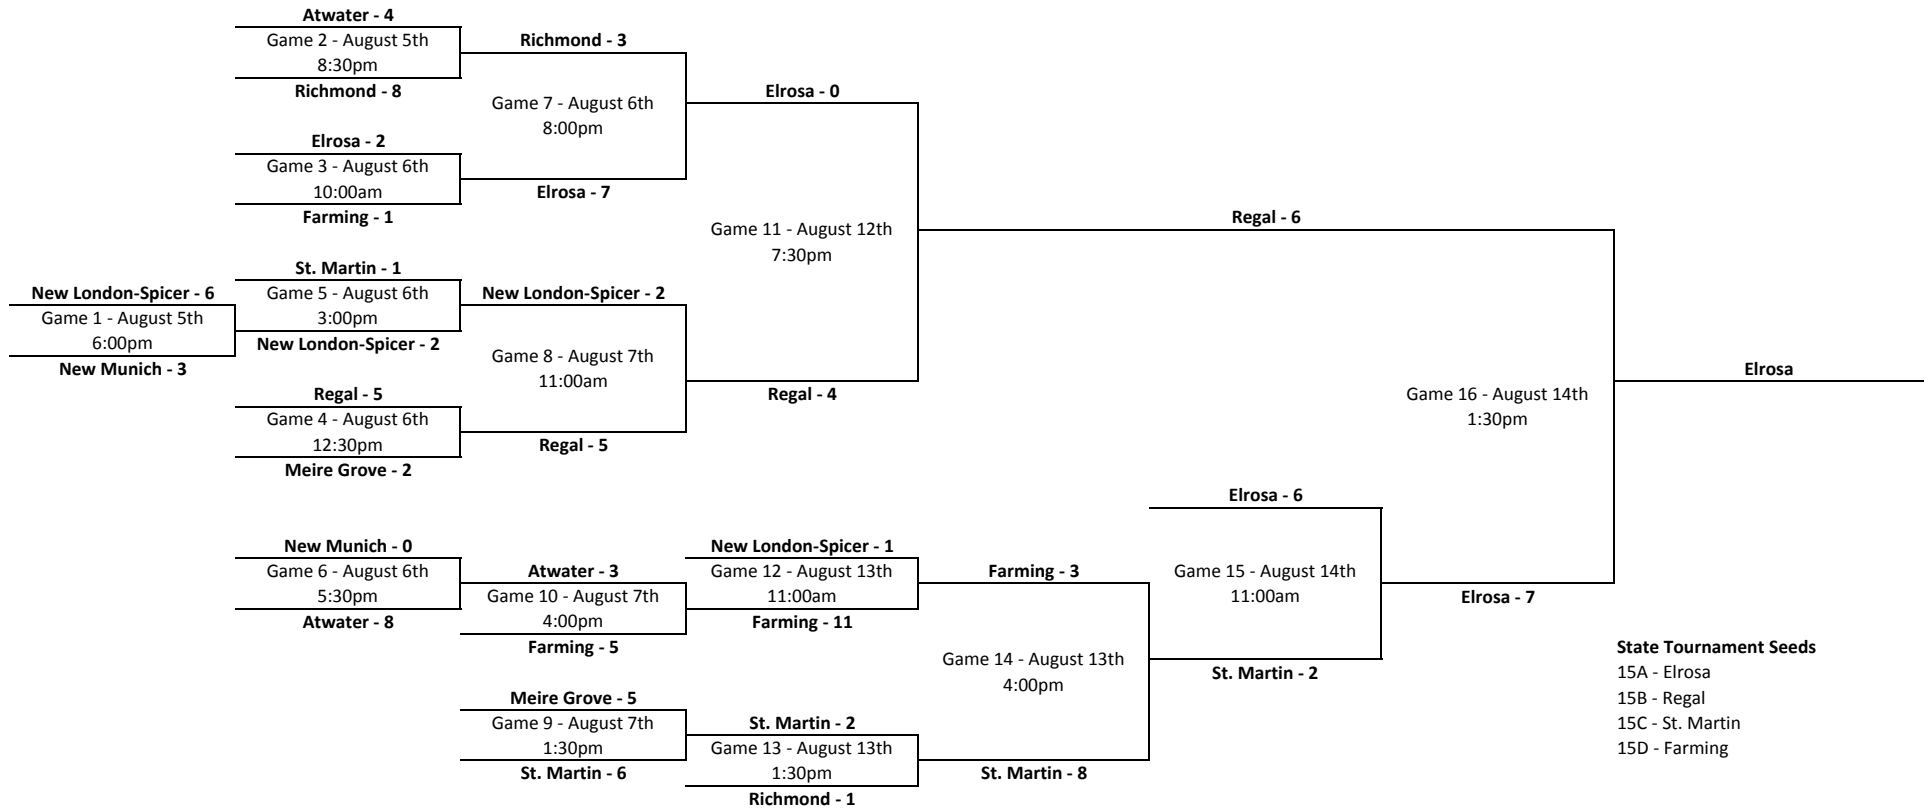

2016 Region 15C Tournament

- State Tournament Seeds**
- 15A - Elrosa
 - 15B - Regal
 - 15C - St. Martin
 - 15D - Farming

All games in Paynesville