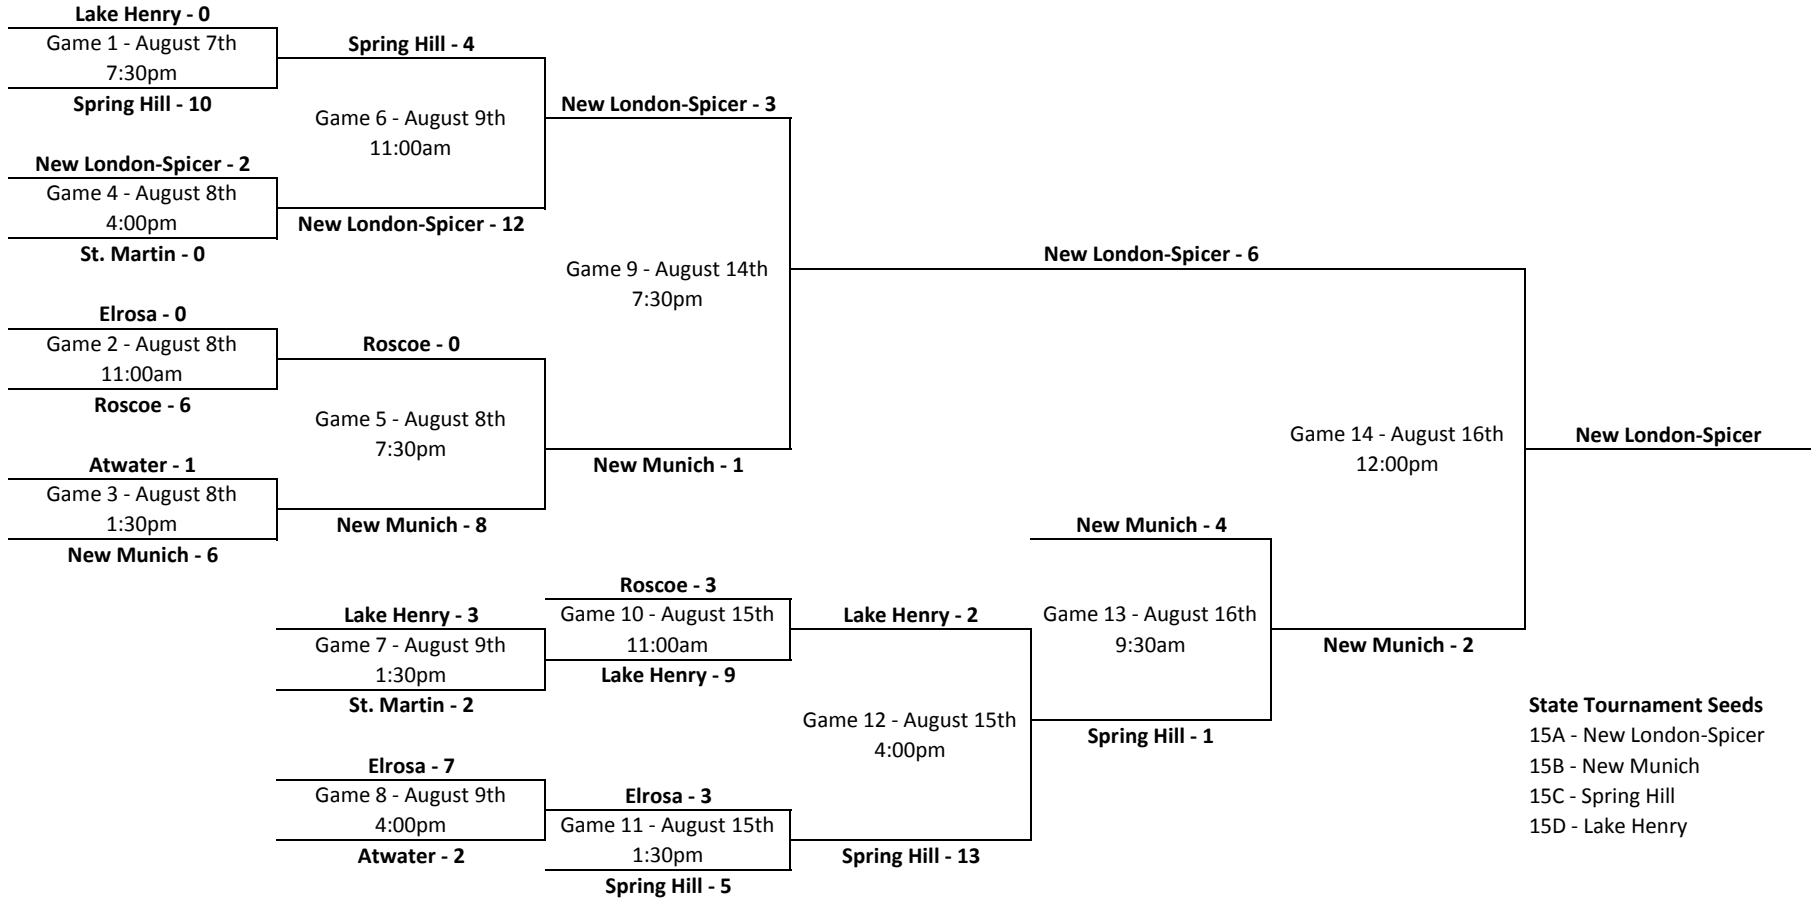

2015 Region 15C Tournament

Day games in Roscoe
 Night games in Paynesville