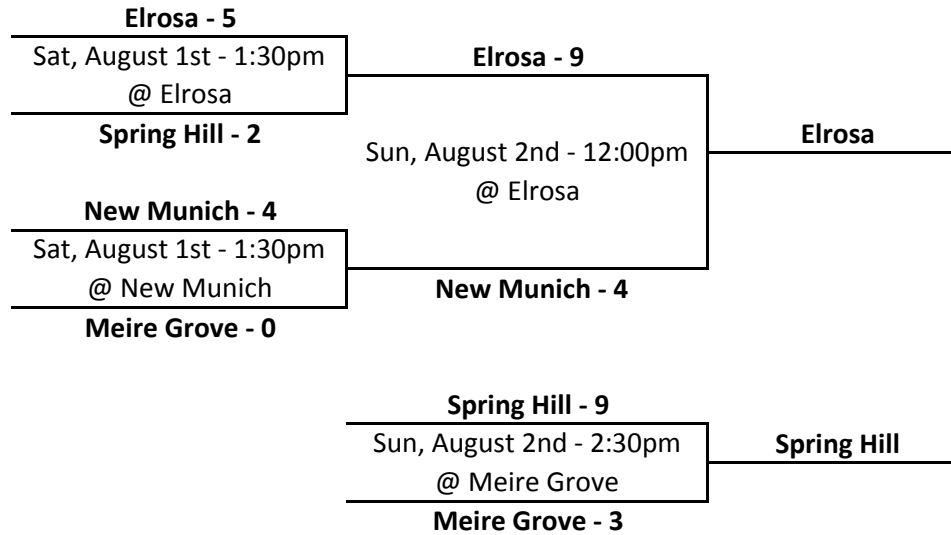

2015 SCL North Playoffs

Seeds for Regions
 #1 Seed - Elrosa
 #2 Seed - New Munich
 #3 Seed - Spring Hill

2015 SCL South Playoffs

Seeds for Regions
 #1 Seed - Lake Henry
 #2 Seed - St. Martin
 #3 Seed - Roscoe