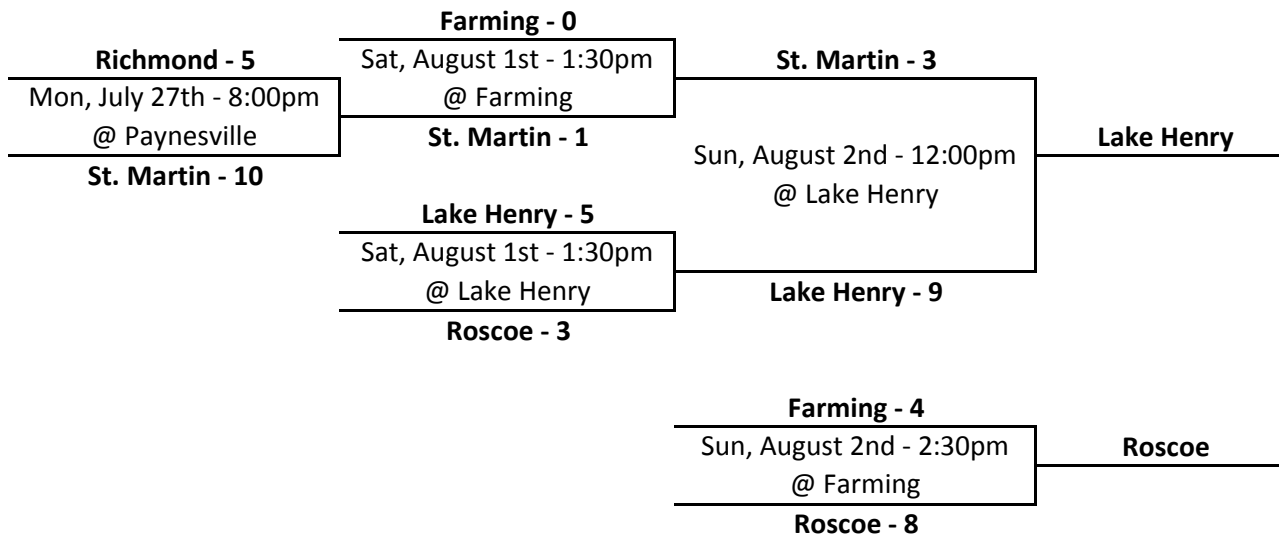

2015 SCL North Playoffs

Seeds for Regions
 #1 Seed - Elrosa
 #2 Seed - New Munich
 #3 Seed - Spring Hill

2015 SCL South Playoffs

Seeds for Regions
 #1 Seed - Lake Henry
 #2 Seed - St. Martin
 #3 Seed - Roscoe