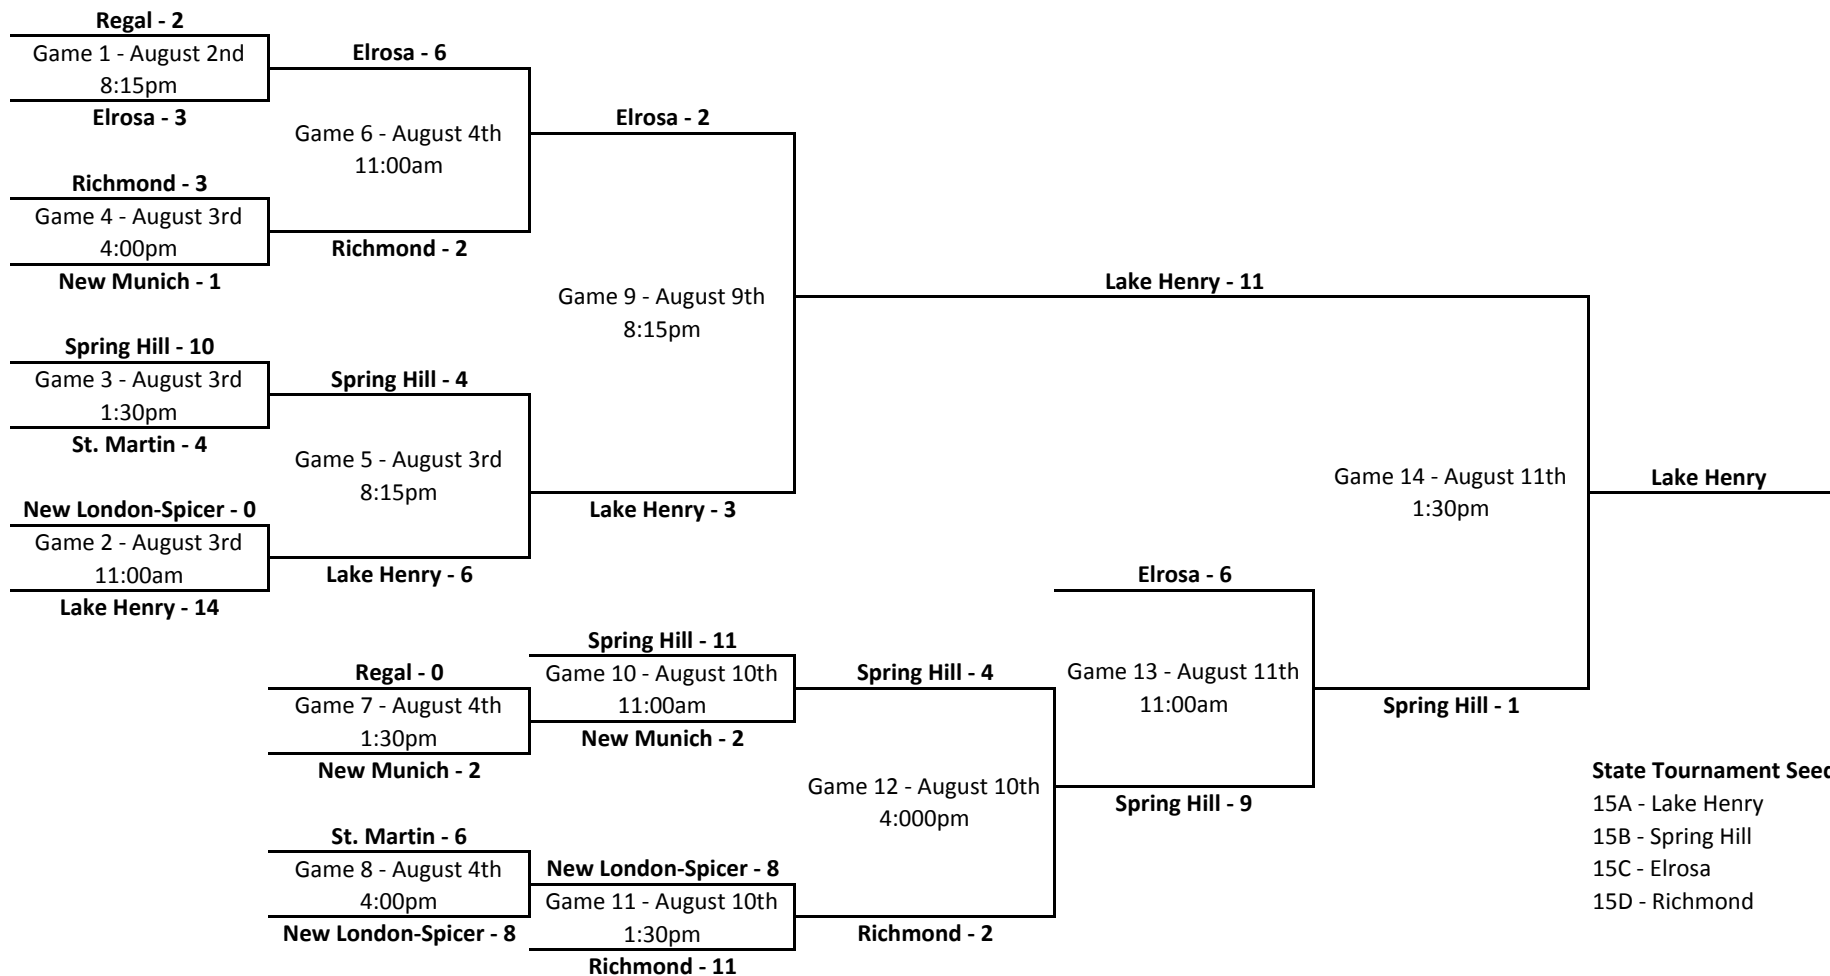

2013 Region 15C Tournament

All day games at Farming
 All night games at St. Martin