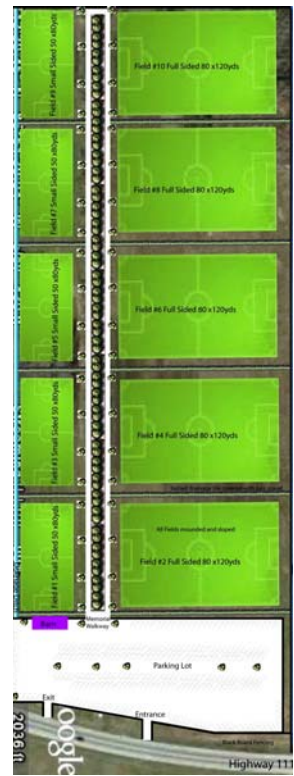

Where Girl's are always first!

GIRLS SOCCER CLUB FUTURE SOCCER PARK SPONSORSHIP OPPORTUNITIES

22 ACRES OF FENCED FARM LAND WITH 5 FULL SIDED SOCCER FIELDS, 5 SMALL SIDED SOCCER FIELDS, OVER 1.5 MILES OF MULCHED WALKING PATH, CENTER WALK / MEMORIAL PATH, & LARGE PARKING AREA.

- 2. FULL SIDED SOCCER FIELD
\$10,000 FOR LIFETIME**

A sign with the name of you're choosing will be placed at one of our 5 full sized (80 x 120 yards) soccer fields

- 3. SMALL SIDED SOCCER FIELD
\$5,000 FOR LIFETIME**

A sign with the name of you're choosing will be placed at one of our 5 full sized (80 x 120 yards) soccer fields

- 4. 4X8 PARKING LOT BANNER SIGNS
\$500 ANNUALLY**

A 4 foot x 8 foot banner sign will be printed and placed on our fence facing our parking lot