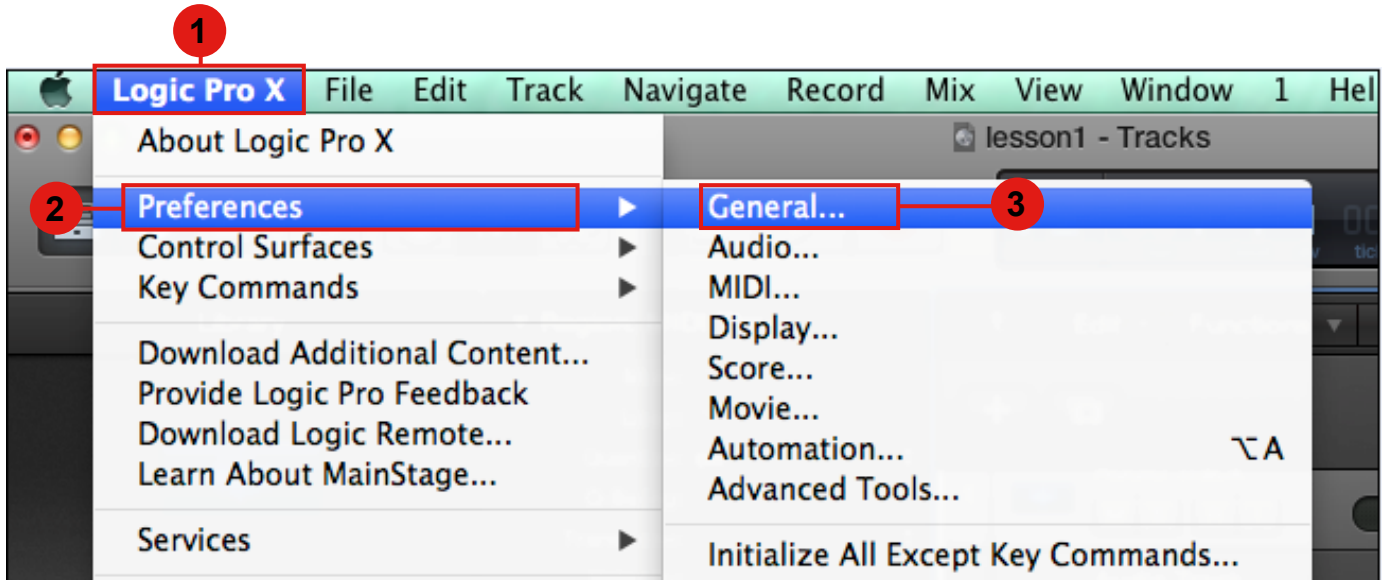

Setup up for your iKeyboard 8X controller section

Setup for your iKeyboard 8X Keyswitch instrument input section