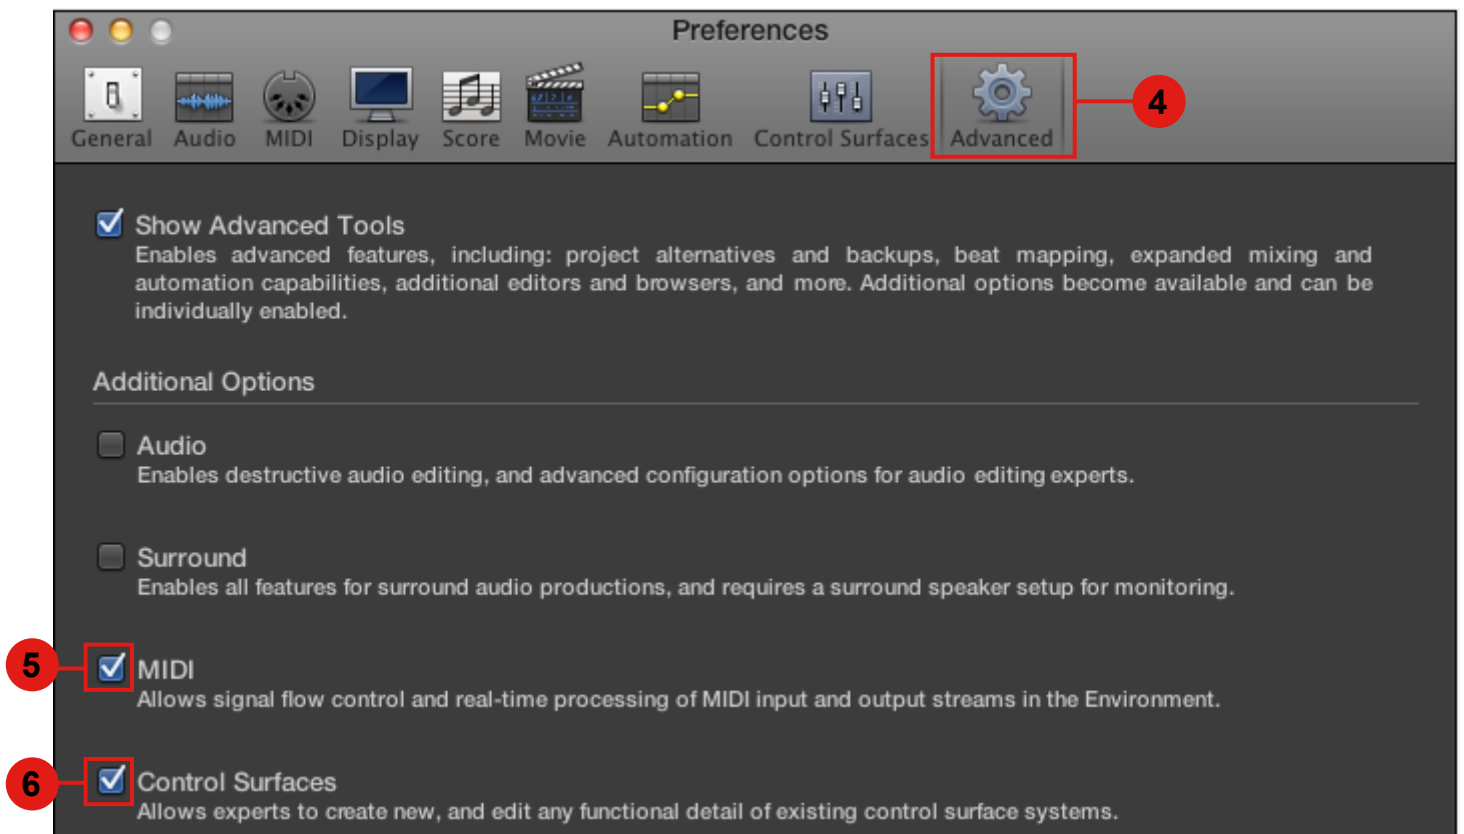

Setup up for your iKeyboard 8X controller section

Setup for your iKeyboard 8X Keyswitch instrument input section