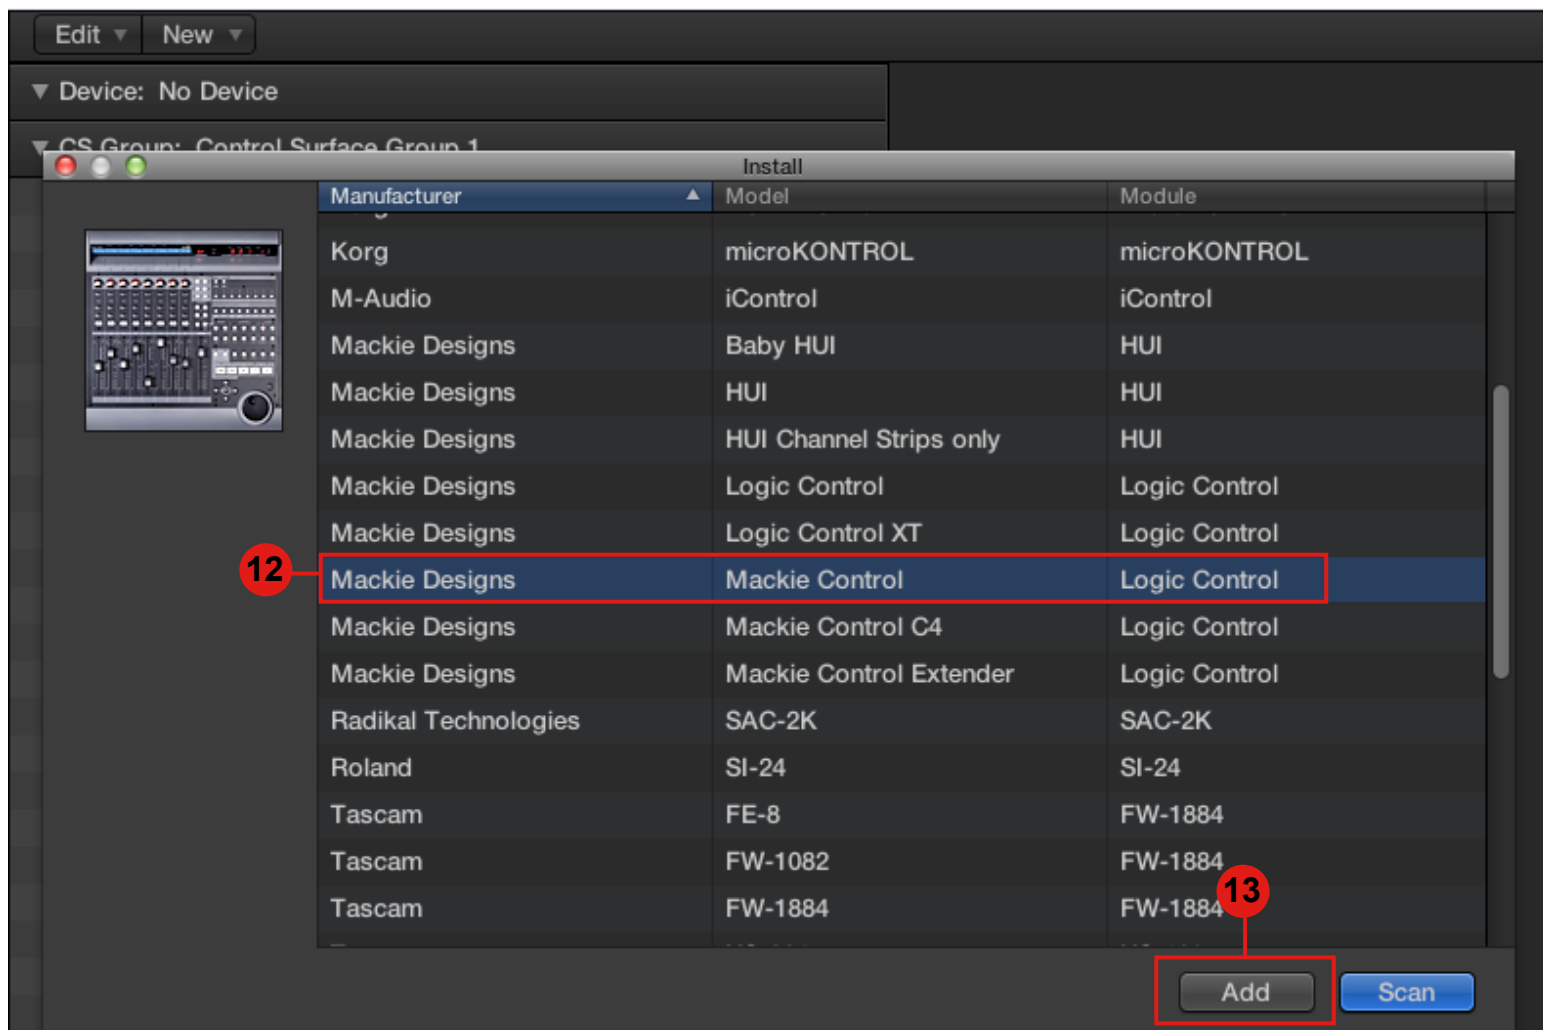

Setup up for your iKeyboard 8X controller section

Setup for your iKeyboard 8X Keyswitch instrument input section