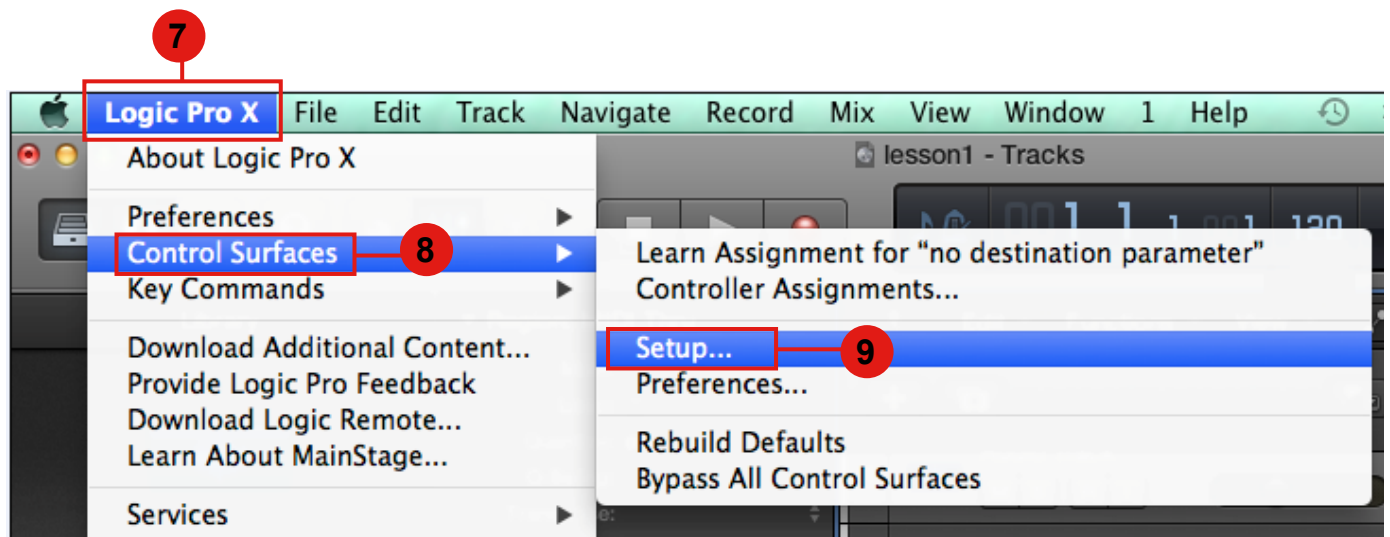

Setup up for your iKeyboard 8X controller section

Setup for your iKeyboard 8X Keyswitch instrument input section