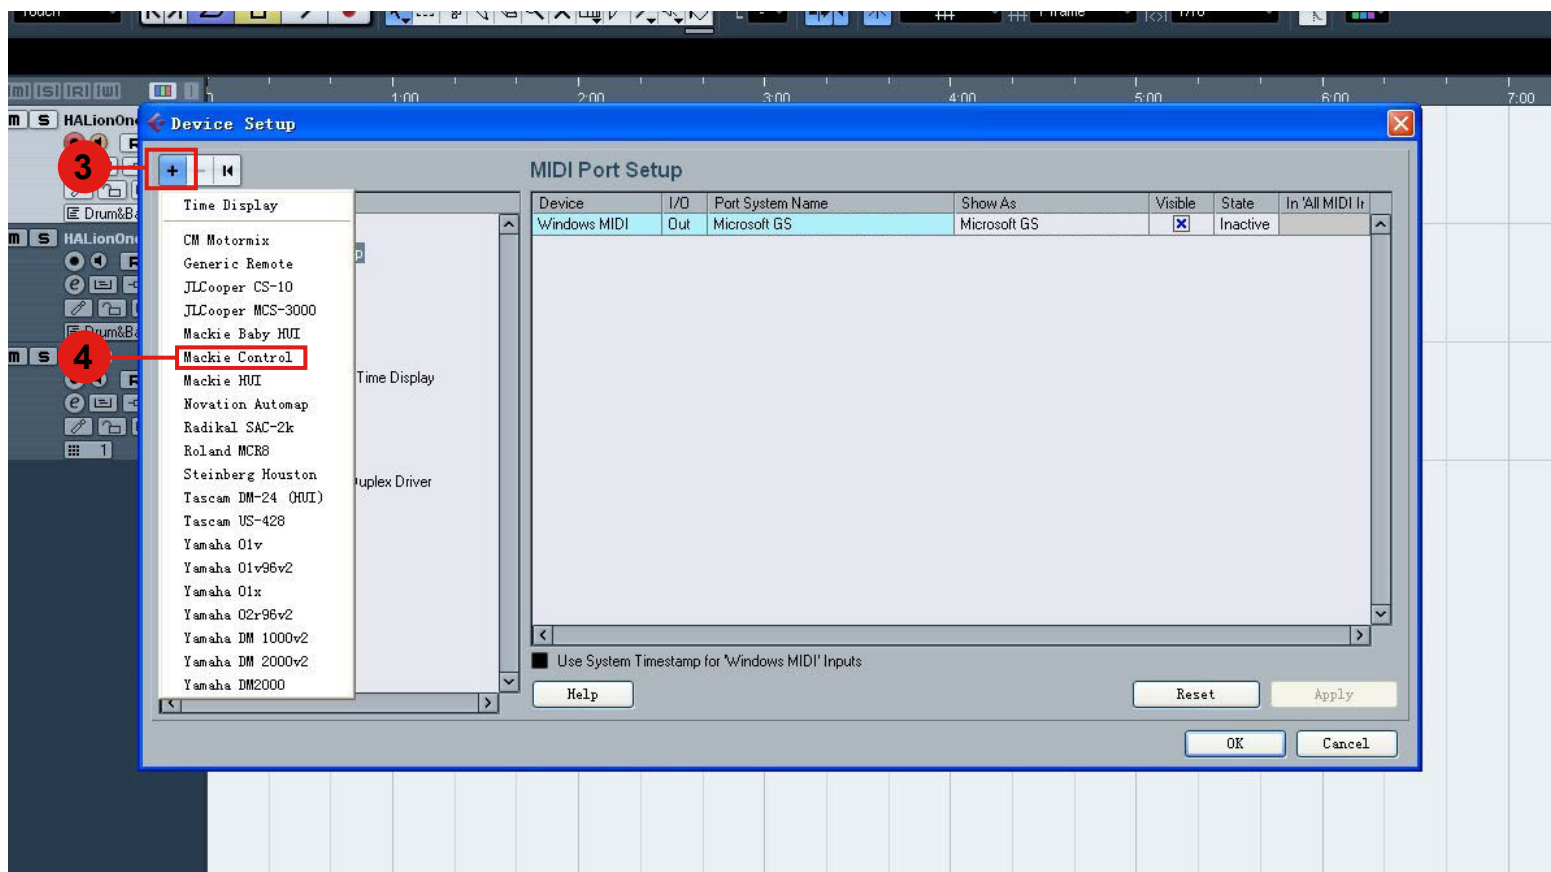

# Setup up for your iKeyboard 8X controller section

**Device Setup**

**Mackie Control**

Devices

- MIDI
- MIDI Port Setup
- Remote Devices
- Generic Remote
- Mackie Control**
- Novation Automap
- Quick Controls
- Transport
- Remaining Record Time Display
- Time Display
- Video
- Video Player
- VST Audio System
- ASIO DirectX Full Duplex Driver
- VST System Link