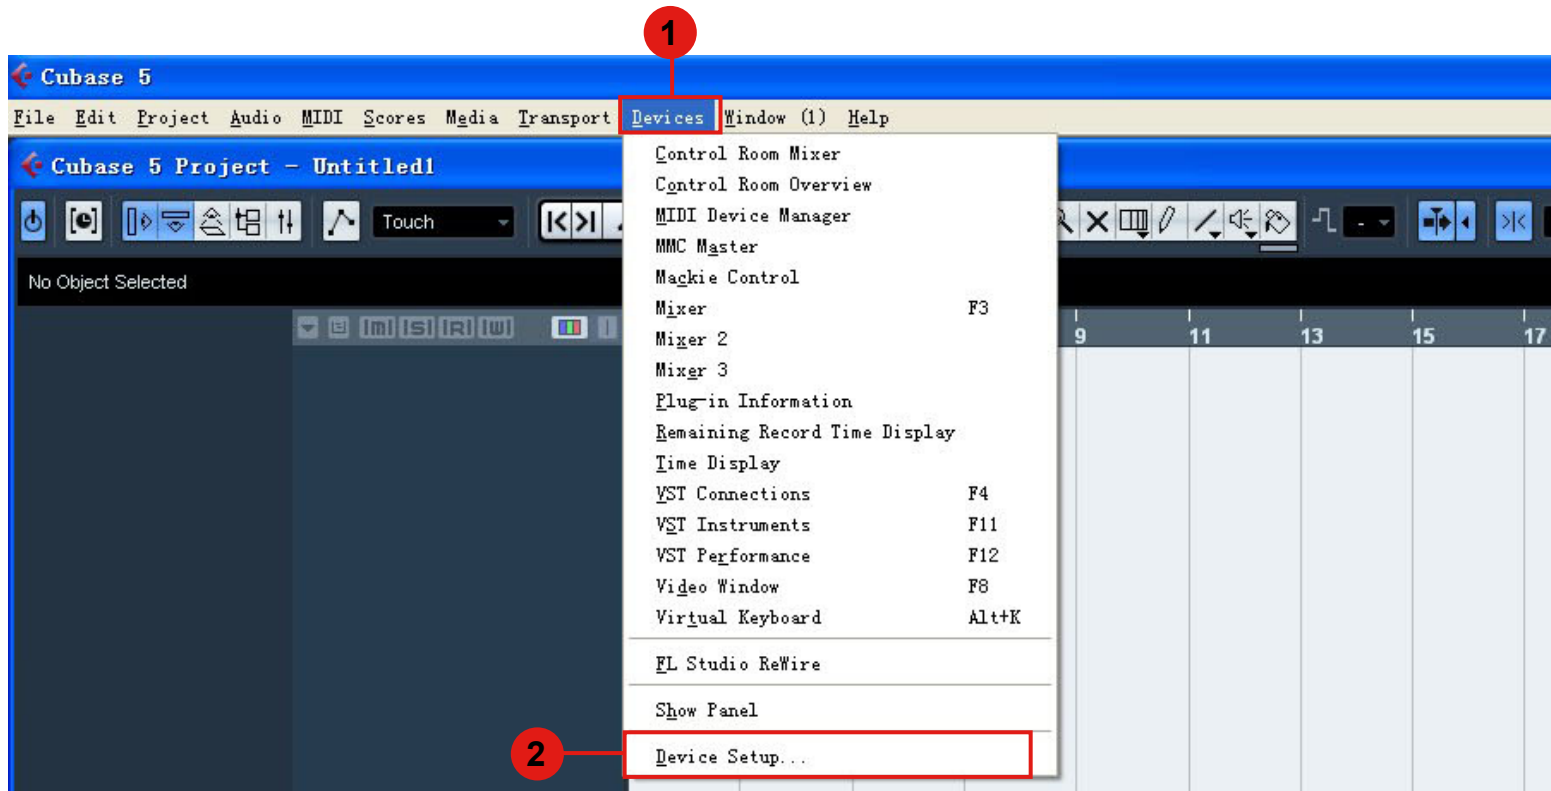

# Setup up for your iKeyboard 8X controller section

**Device Setup**

**Mackie Control**

Devices

- MIDI
- MIDI Port Setup
- Remote Devices
- Generic Remote
- Mackie Control**
- Novation Automap
- Quick Controls
- Transport
- Remaining Record Time Display
- Time Display
- Video
- Video Player
- VST Audio System
- ASIO DirectX Full Duplex Driver
- VST System Link