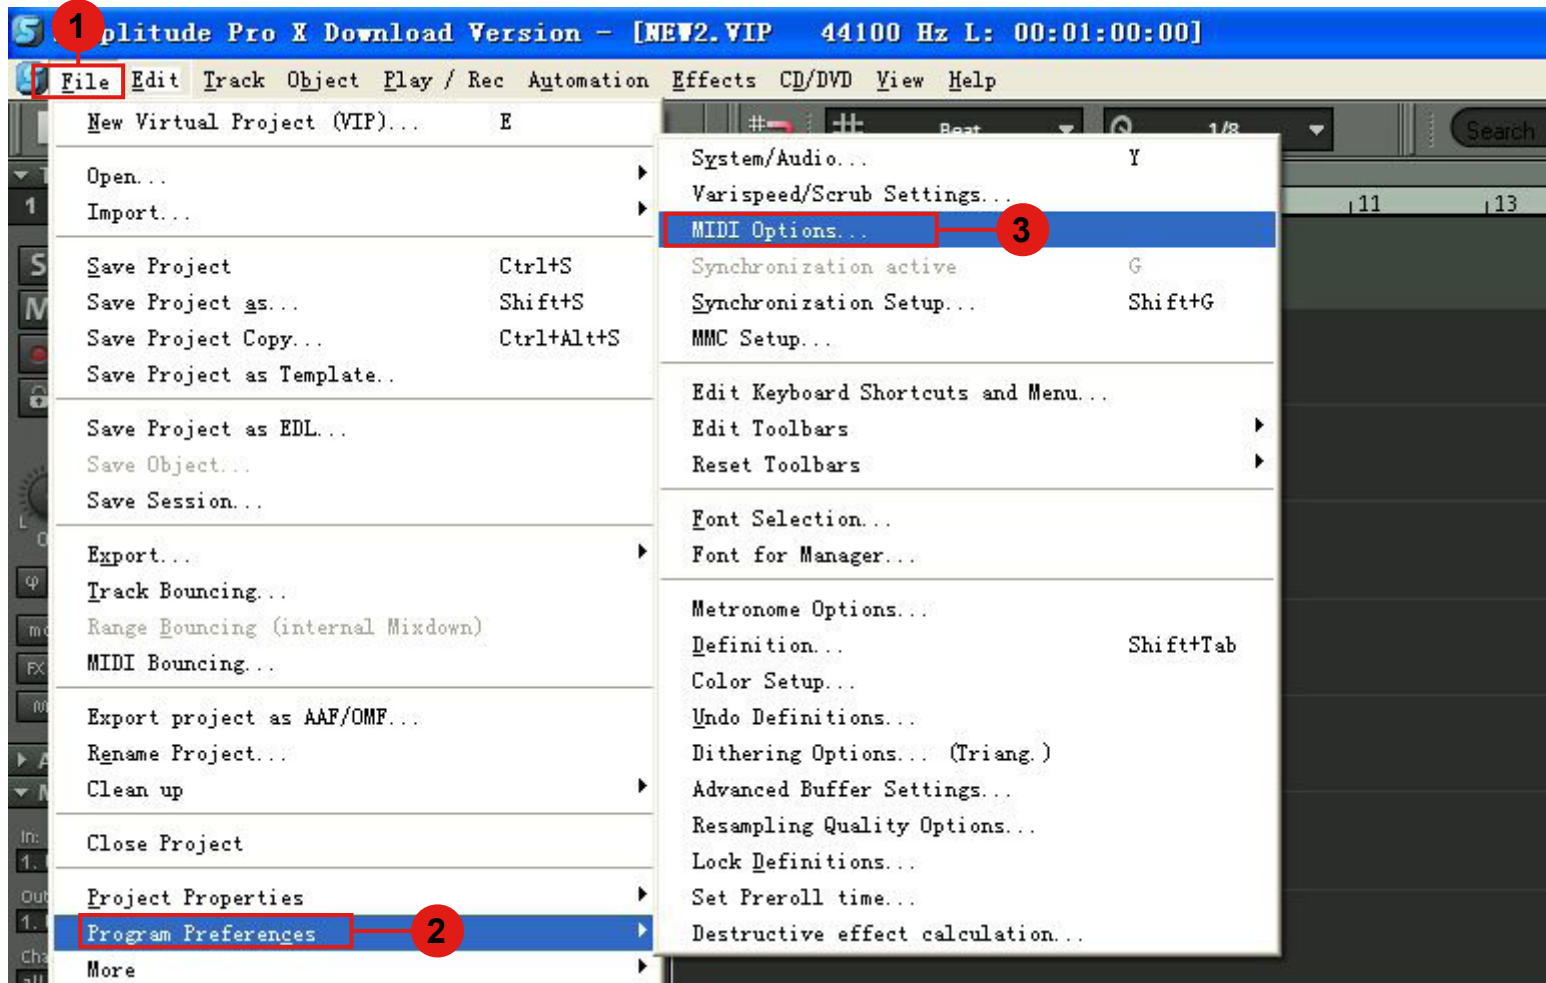

Setup up for your iKeyboard 3X controller section

Hardware Controller Setup

- System Options
 - Audio System
 - Audio Devices
 - MIDI
 - Hardware Controller**
 - Metronome
 - Record
 - Playback
 - Performance
 - Extended Buffer Settings
- Program
 - General
 - Undo
 - Object Lock Definitions
- Keyboard, Menu & Mouse
 - Keyboard / Menu
 - MIDI Editor
 - Special Keys
 - Mouse
 - Mousewheel
- Design
 - Skins
 - View Options
 - Colors
- Effects
 - Option Administration
 - Project Options

Controller Setup Customize Controller Options Fader Scaling

- Mackie Control

Add New
Remove
Save Setup As..

EUCON
 Activate EUCON

7

9

8

Controller Setup Customize Controller Options Fader Scaling