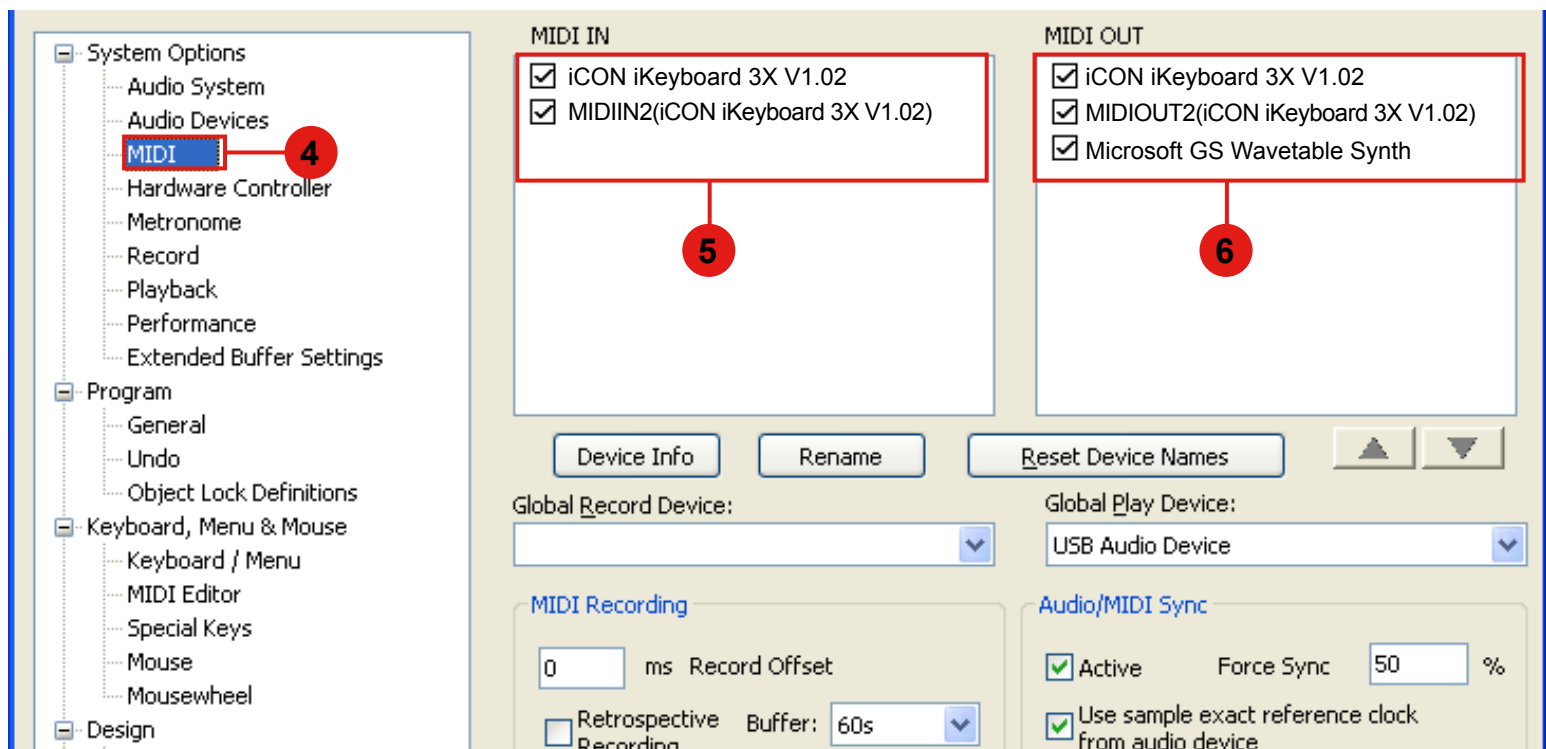

Setup up for your iKeyboard 3X controller section

Hardware Controller Setup

- System Options
 - Audio System
 - Audio Devices
 - MIDI
 - Hardware Controller**
 - Metronome
 - Record
 - Playback
 - Performance
 - Extended Buffer Settings
- Program
 - General
 - Undo
 - Object Lock Definitions
- Keyboard, Menu & Mouse
 - Keyboard / Menu
 - MIDI Editor
 - Special Keys
 - Mouse
 - Mousewheel
- Design
 - Skins
 - View Options
 - Colors
- Effects
 - Option Administration
 - Project Options

Controller Setup Customize Controller Options Fader Scaling

- Mackie Control

Add New
Remove
Save Setup As..

EUCON
 Activate EUCON

7

9

8

Controller Setup Customize Controller Options Fader Scaling

- Mackie Control

Add New
Remove
Save Setup As..

MIDI In: iCON iKeyboard 3X V1.02

MIDI Out: iCON iKeyboard 3X V1.02

Track count: 8

Output: Send Echo

Internal mode: Mackie_Set

Apply **OK** Cancel