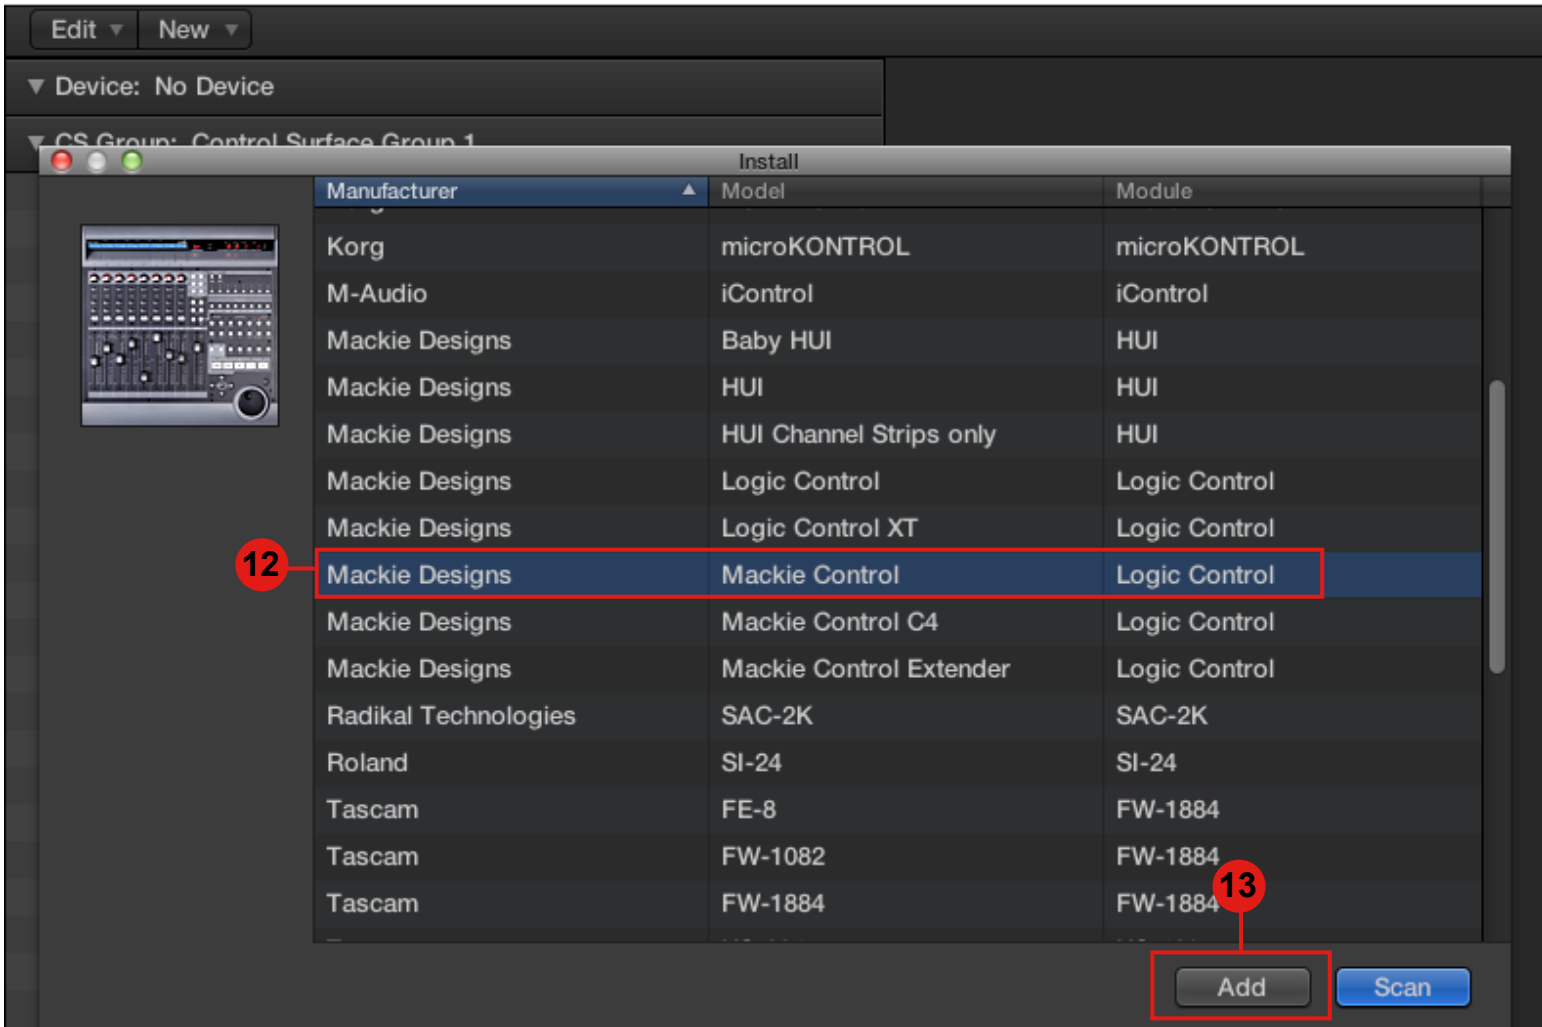

Setup up for your iKeyboard 3X controller section

Setup for your iKeyboard 3X Keyswitch instrument input section