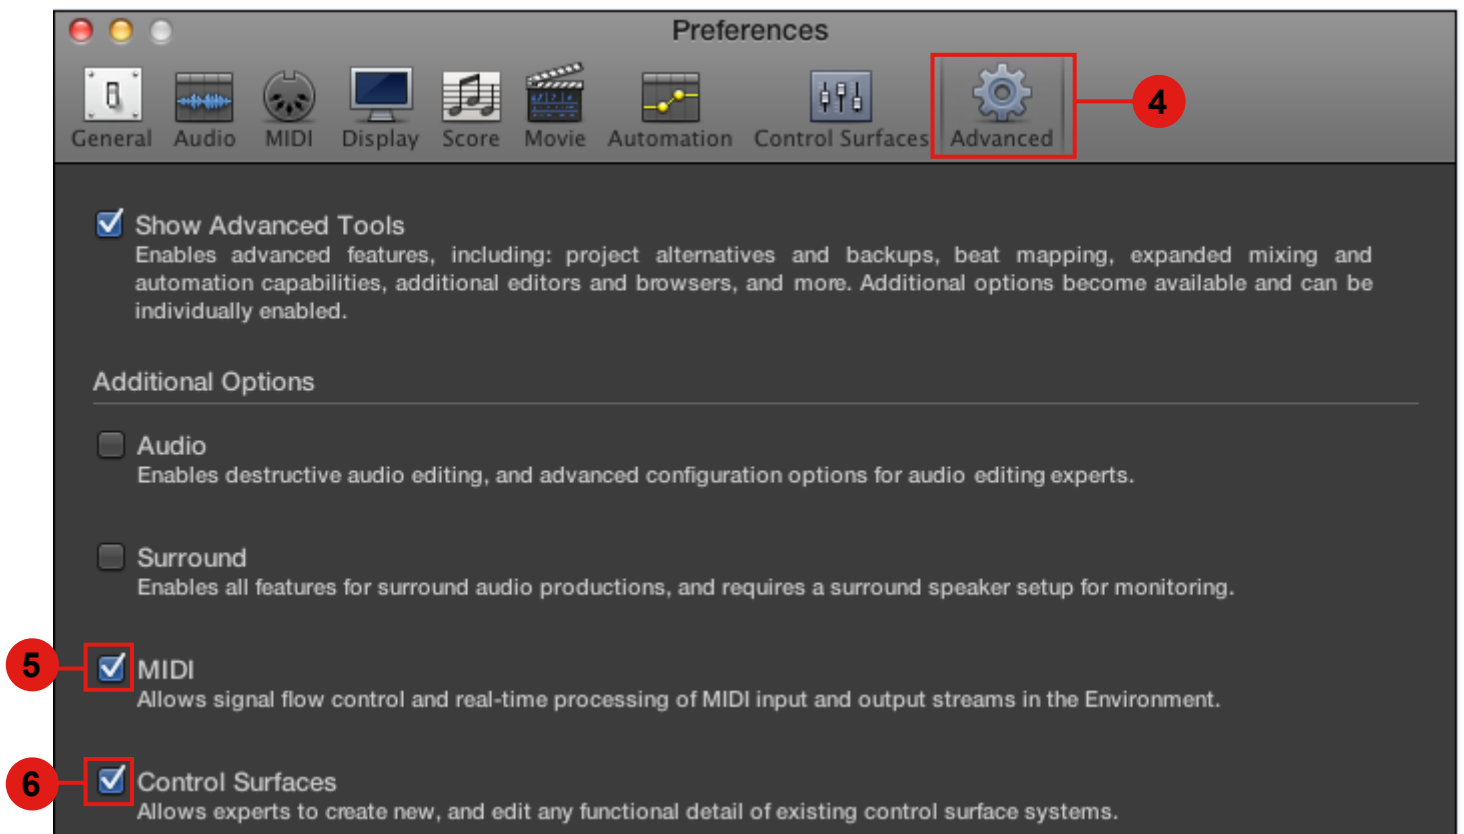

Setup up for your iKeyboard 3X controller section

Setup for your iKeyboard 3X Keyswitch instrument input section