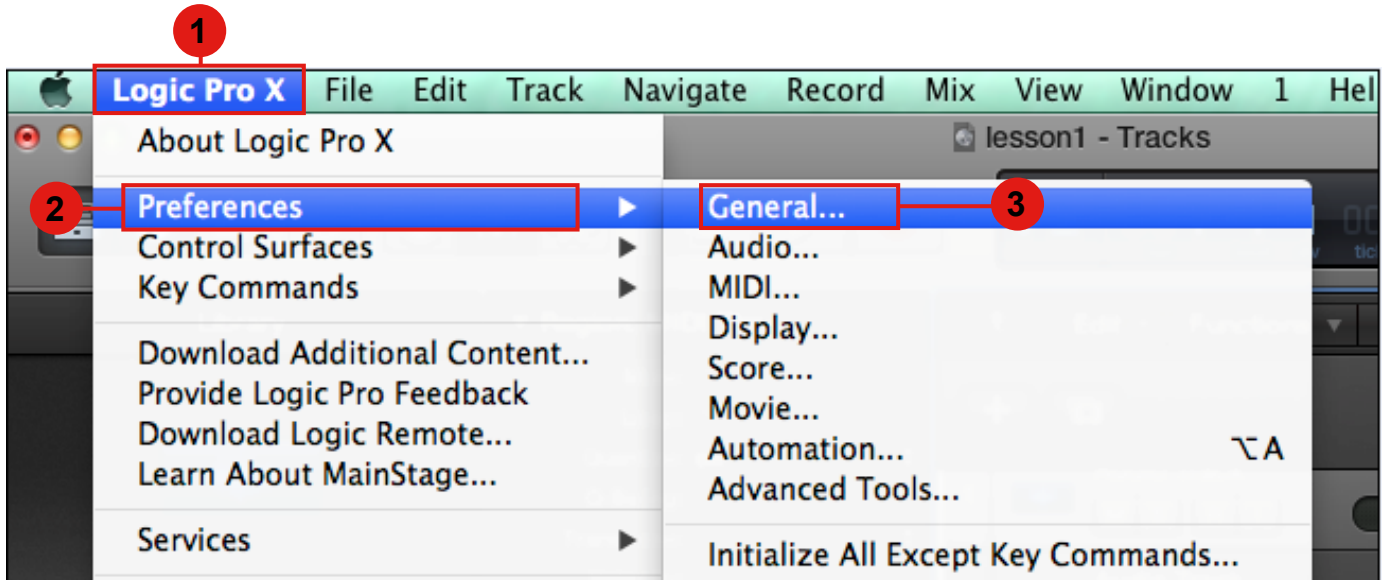

Setup up for your iKeyboard 3X controller section

Setup for your iKeyboard 3X Keyswitch instrument input section