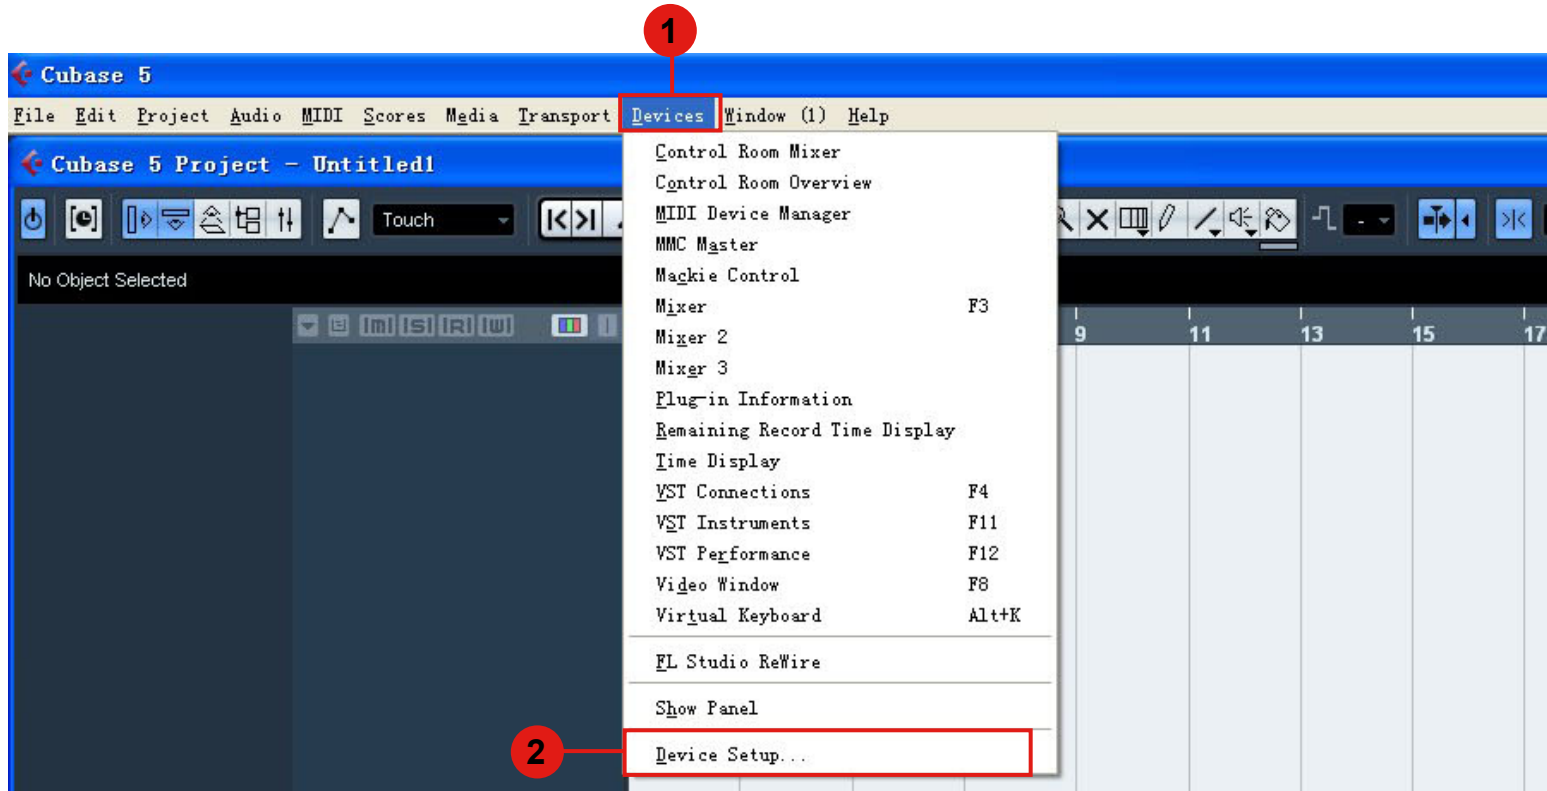

Setup up for your iKeyboard 3X controller section

Device Setup

Mackie Control

Devices

- MIDI
- MIDI Port Setup
- Remote Devices
- Generic Remote
- Mackie Control**
- Novation Automap
- Quick Controls
- Transport
- Remaining Record Time Display
- Time Display
- Video
- Video Player
- VST Audio System
- ASIO DirectX Full Duplex Driver
- VST System Link