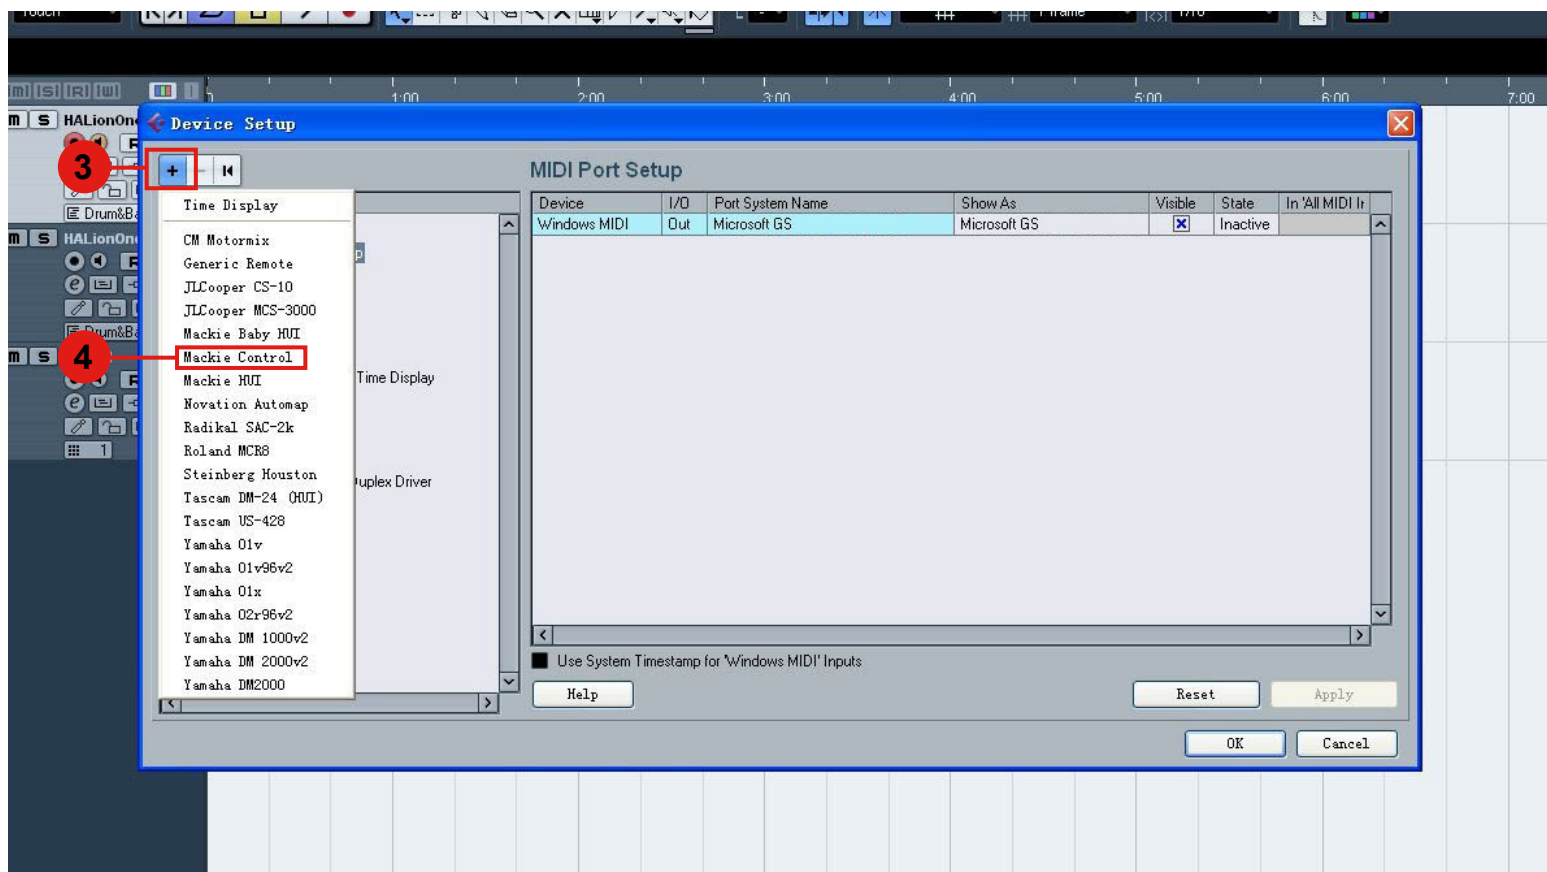

Setup up for your iKeyboard 3X controller section

Device Setup

Mackie Control

Devices

- MIDI
- MIDI Port Setup
- Remote Devices
- Generic Remote
- Mackie Control**
- Novation Automap
- Quick Controls
- Transport
- Remaining Record Time Display
- Time Display
- Video
- Video Player
- VST Audio System
- ASIO DirectX Full Duplex Driver
- VST System Link