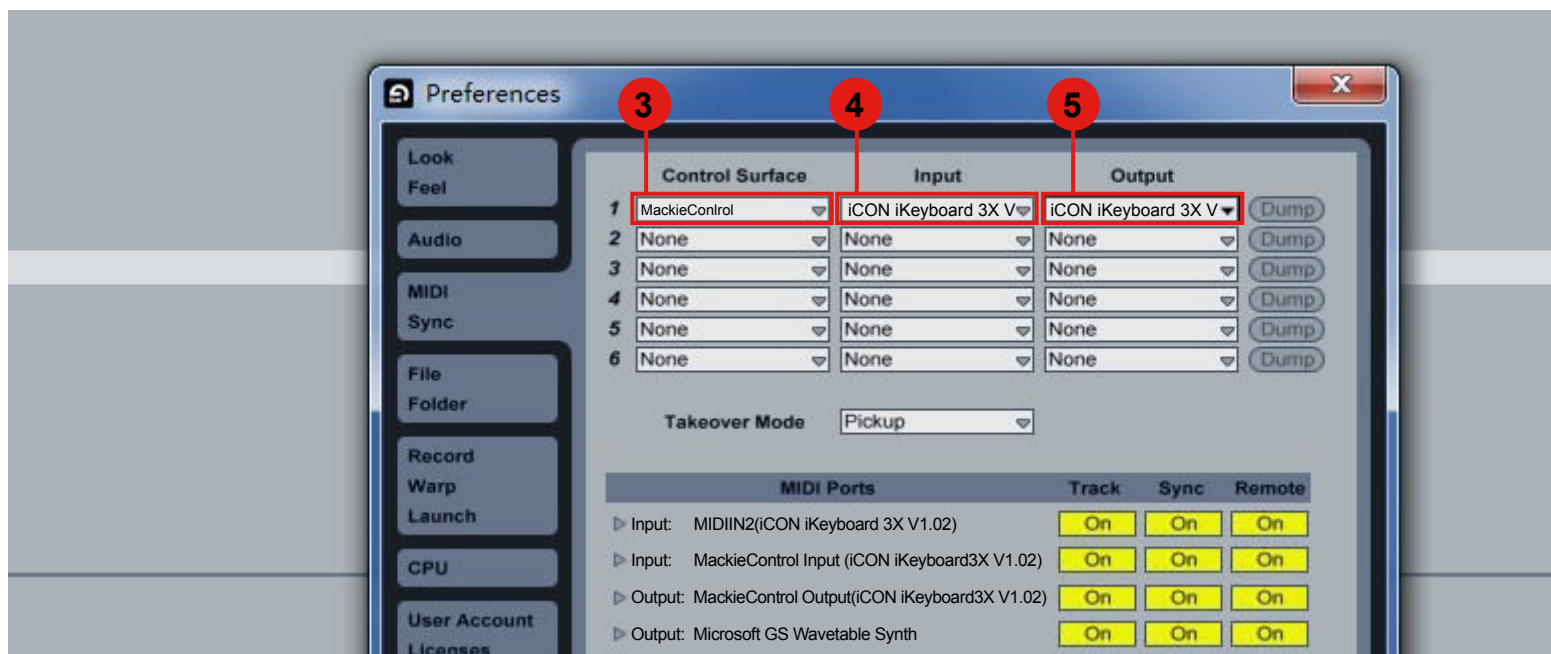

# Setup up for your iKeyboard 3X controller section

# Setup for your iKeyboard 3X Keyswitch instrument input section