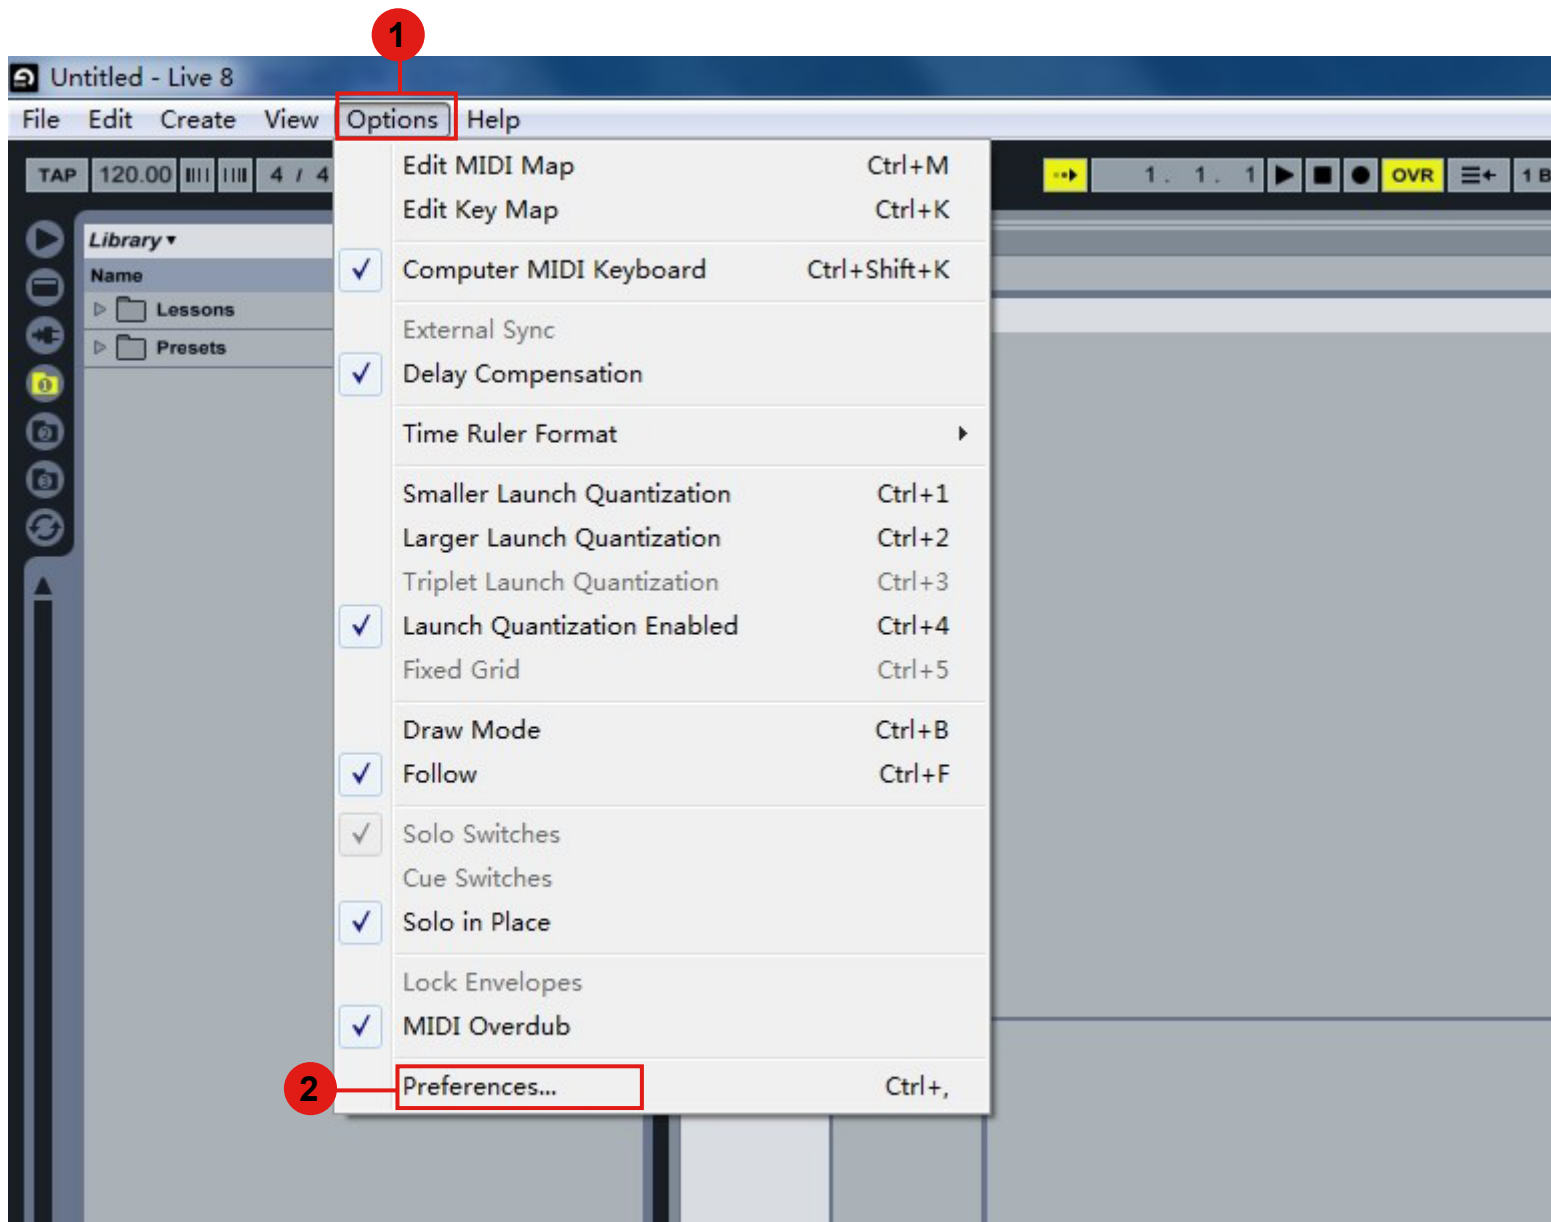

# Setup up for your iKeyboard 3X controller section

# Setup for your iKeyboard 3X Keyswitch instrument input section