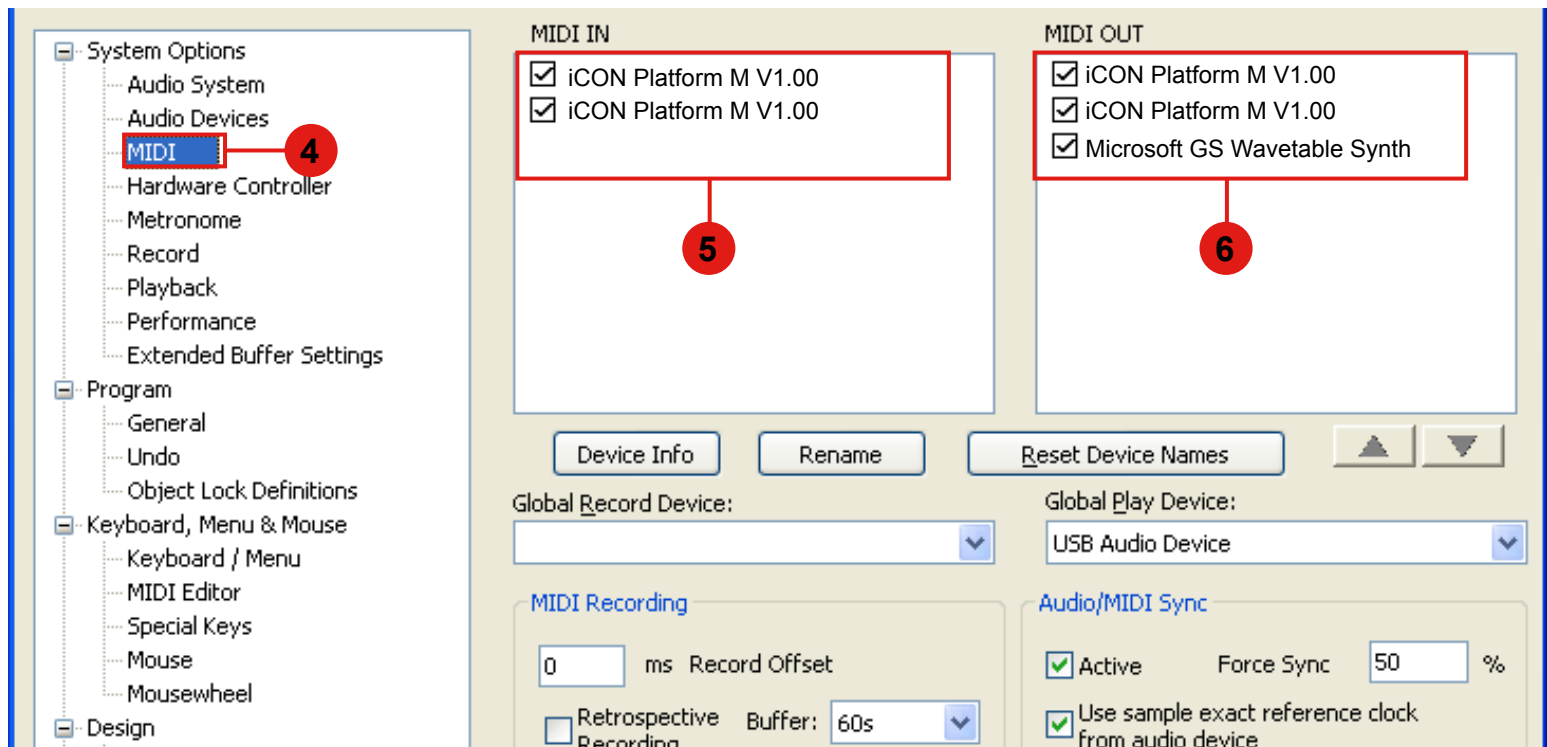

Setup up for your Platform M controller section

Hardware Controller Setup

- System Options
 - Audio System
 - Audio Devices
 - MIDI
 - Hardware Controller**
 - Metronome
 - Record
 - Playback
 - Performance
 - Extended Buffer Settings
- Program
 - General
 - Undo
 - Object Lock Definitions
- Keyboard, Menu & Mouse
 - Keyboard / Menu
 - MIDI Editor
 - Special Keys
 - Mouse
 - Mousewheel
- Design
 - Skins
 - View Options
 - Colors
- Effects
 - Option Administration
 - Project Options

Controller Setup Customize Controller Options Fader Scaling

- Mackie Control

Add New
Remove
Save Setup As..

EUCON
 Activate EUCON

7

9

8

Controller Setup Customize Controller Options Fader Scaling

- Mackie Control

Add New
Remove
Save Setup As..

MIDI In: iCON Platform M V1.00
MIDI Out: iCON Platform M V1.00

Track count: 8
Output: Send Echo
Internal mode: Mackie_Set

Apply **OK** Cancel

10

11

12