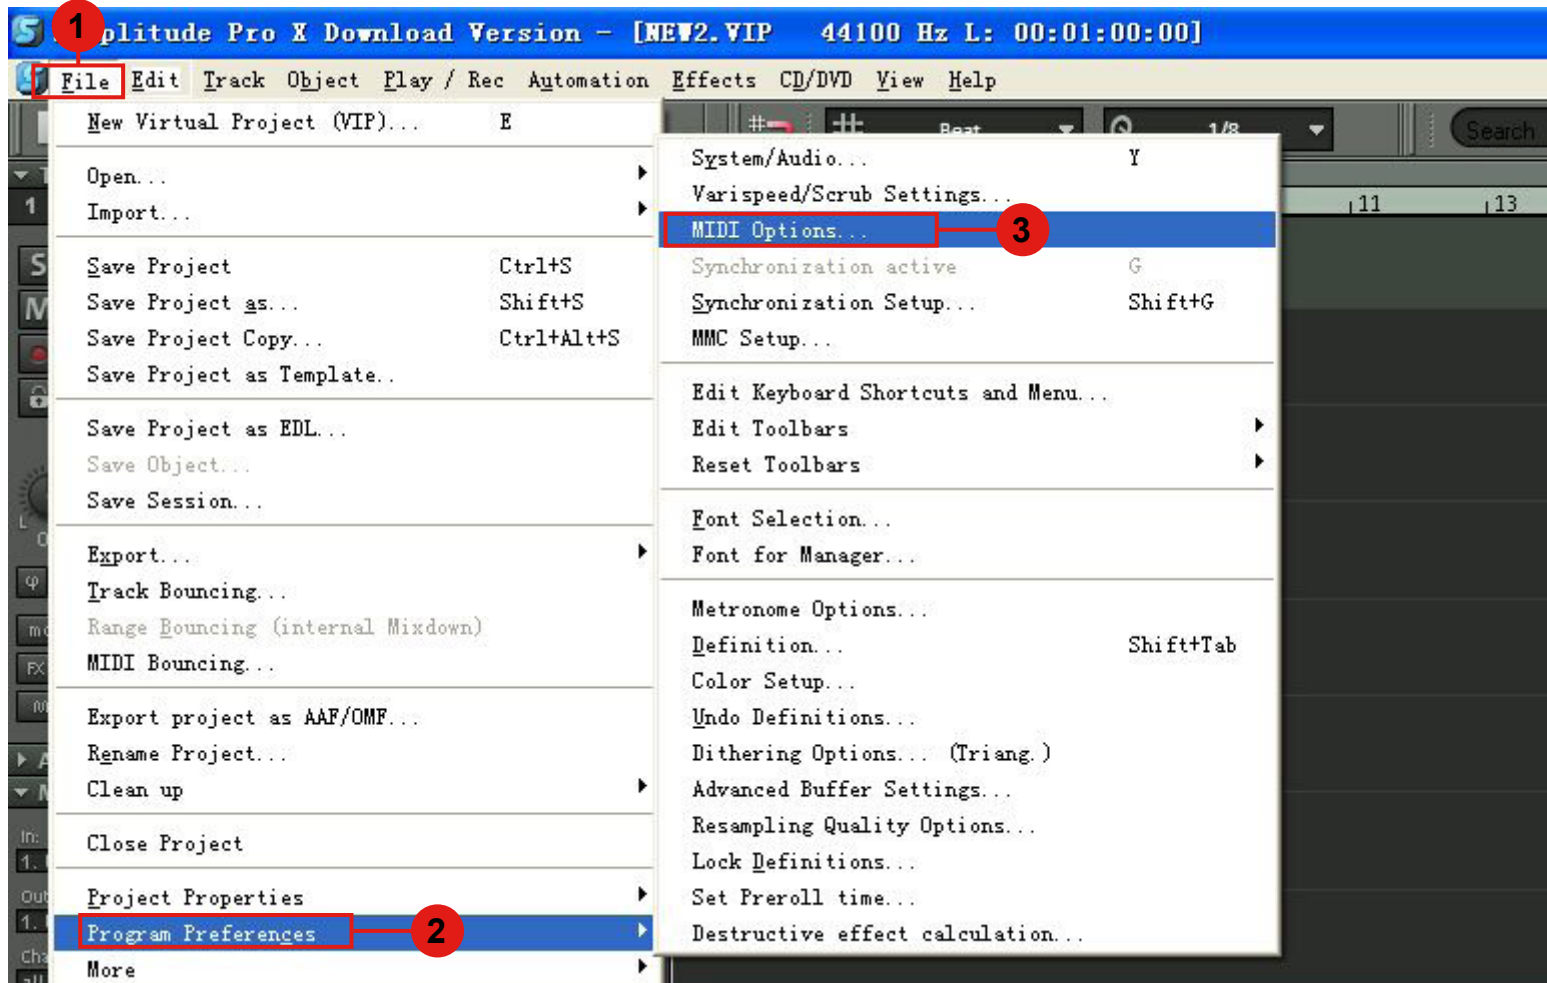

Setup up for your Platform M controller section

Hardware Controller Setup

- System Options
 - Audio System
 - Audio Devices
 - MIDI
 - Hardware Controller**
 - Metronome
 - Record
 - Playback
 - Performance
 - Extended Buffer Settings
- Program
 - General
 - Undo
 - Object Lock Definitions
- Keyboard, Menu & Mouse
 - Keyboard / Menu
 - MIDI Editor
 - Special Keys
 - Mouse
 - Mousewheel
- Design
 - Skins
 - View Options
 - Colors
- Effects
 - Option Administration
 - Project Options

Controller Setup Customize Controller Options Fader Scaling

- Mackie Control

Add New
Remove
Save Setup As..

EUCON
 Activate EUCON

7

9

8

Controller Setup Customize Controller Options Fader Scaling