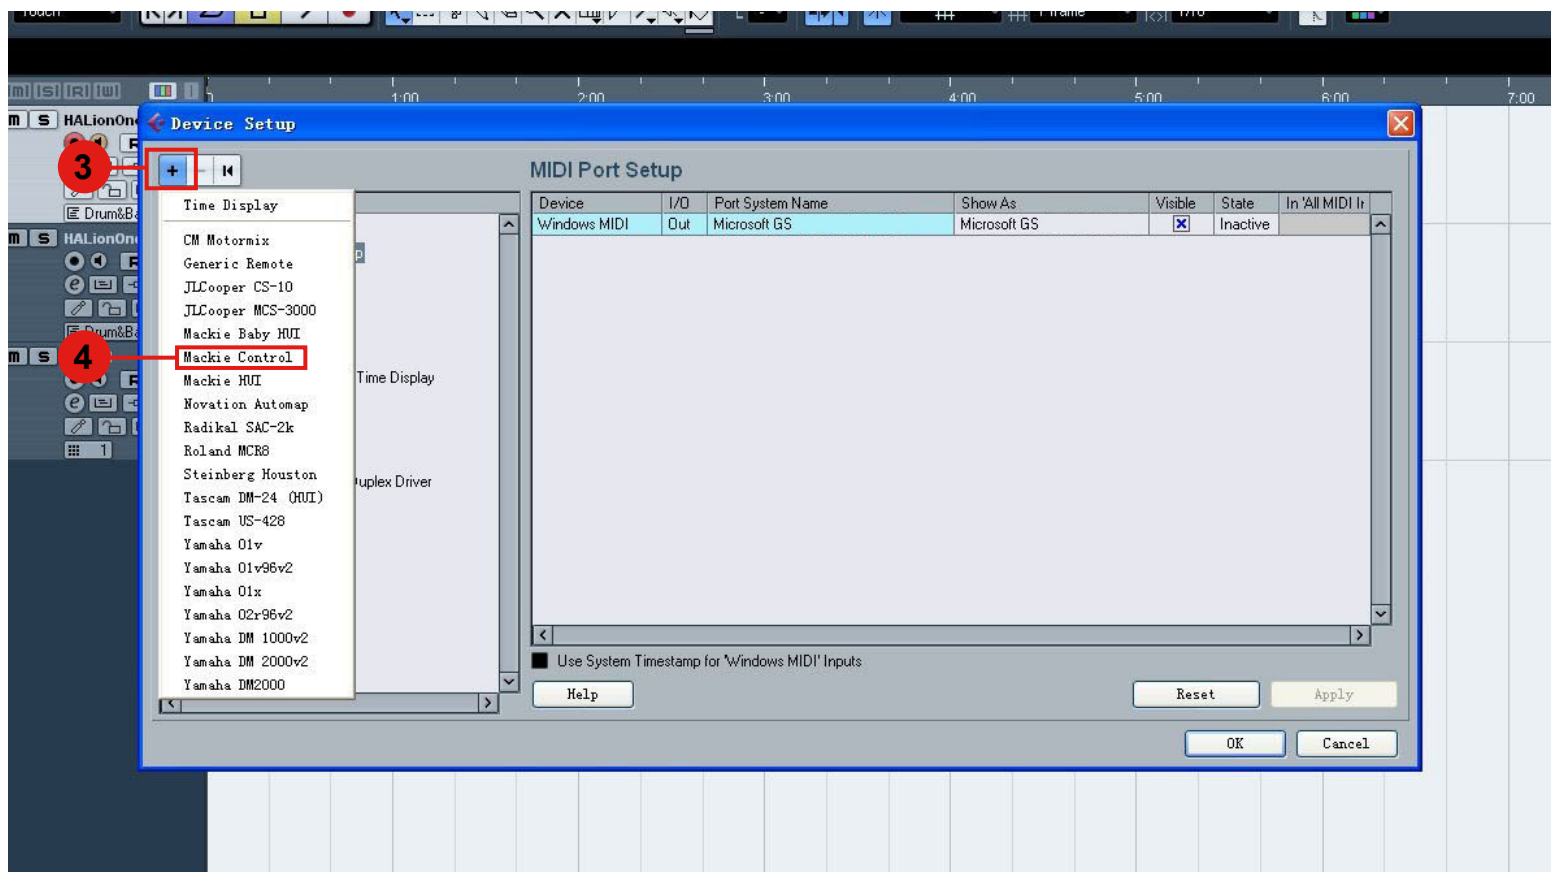

Setup up for your iConPad controller section

Device Setup

Mackie Control

Devices

- MIDI
- MIDI Port Setup
- Remote Devices
- Generic Remote
- Mackie Control**
- Novation Automap
- Quick Controls
- Transport
- Remaining Record Time Display
- Time Display
- Video
- Video Player
- VST Audio System
- ASIO DirectX Full Duplex Driver
- VST System Link