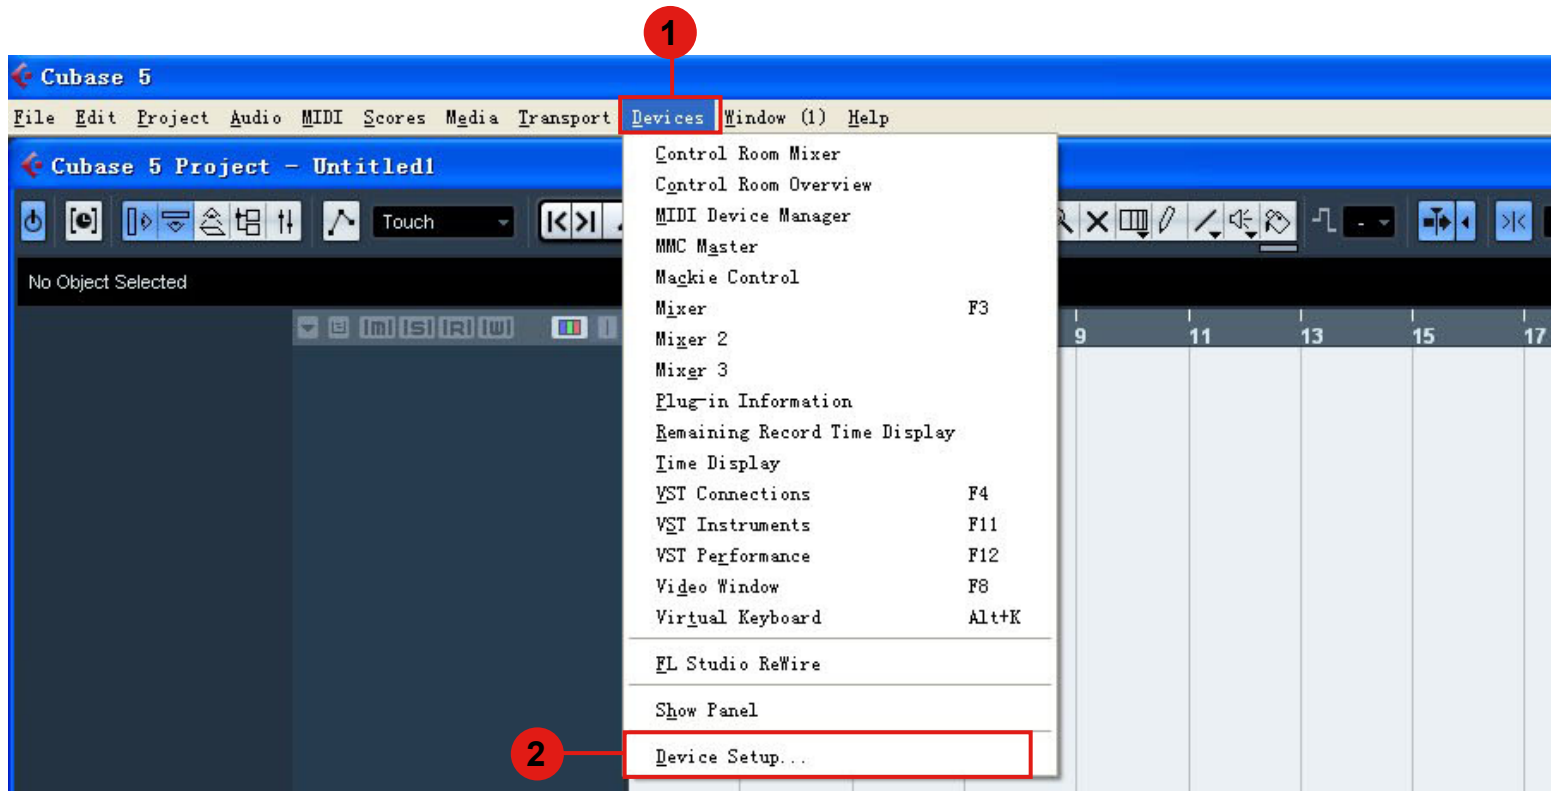

Setup up for your iConPad controller section

Device Setup

Mackie Control

Devices

- MIDI
- MIDI Port Setup
- Remote Devices
- Generic Remote
- Mackie Control**
- Novation Automap
- Quick Controls
- Transport
- Remaining Record Time Display
- Time Display
- Video
- Video Player
- VST Audio System
- ASIO DirectX Full Duplex Driver
- VST System Link