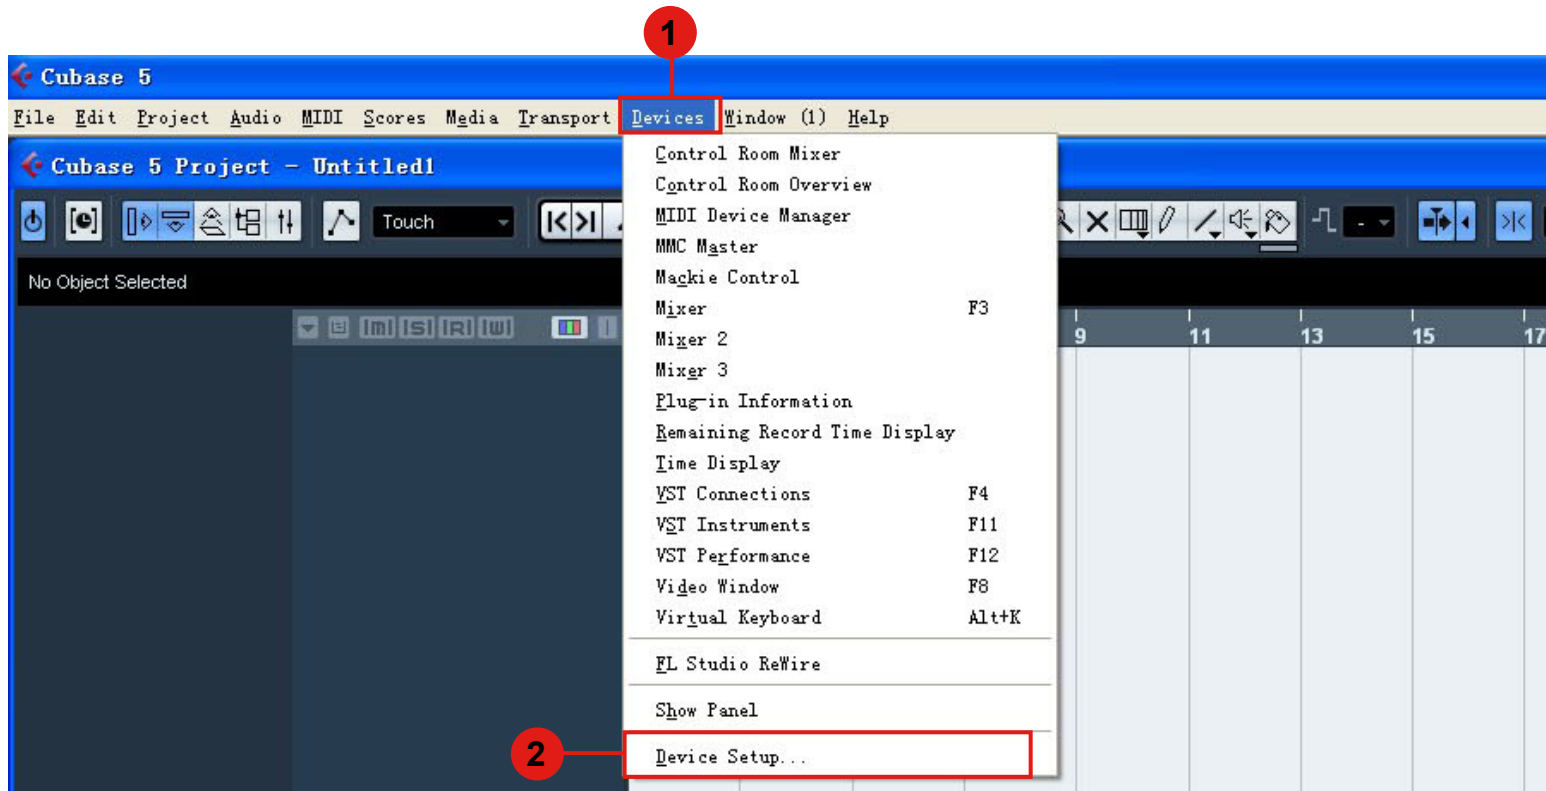

# Setup up for your Platform M controller section

**Device Setup**

**Mackie Control**

Devices

- MIDI
- MIDI Port Setup
- Remote Devices
- Generic Remote
- Mackie Control**
- Novation Automap
- Quick Controls
- Transport
- Remaining Record Time Display
- Time Display
- Video
- Video Player
- VST Audio System
- ASIO DirectX Full Duplex Driver
- VST System Link

MIDI Input: iCON Platform M V1.00

MIDI Output: iCON Platform M V1.00

User Commands

Button	Category	Command
User A		
User B		
F1		
Shift+F1		
F2		
Shift+F2		
F3		
Shift+F3		
F4		
Shift+F4		
F5		
Shift+F5		
F6		
Shift+F6		