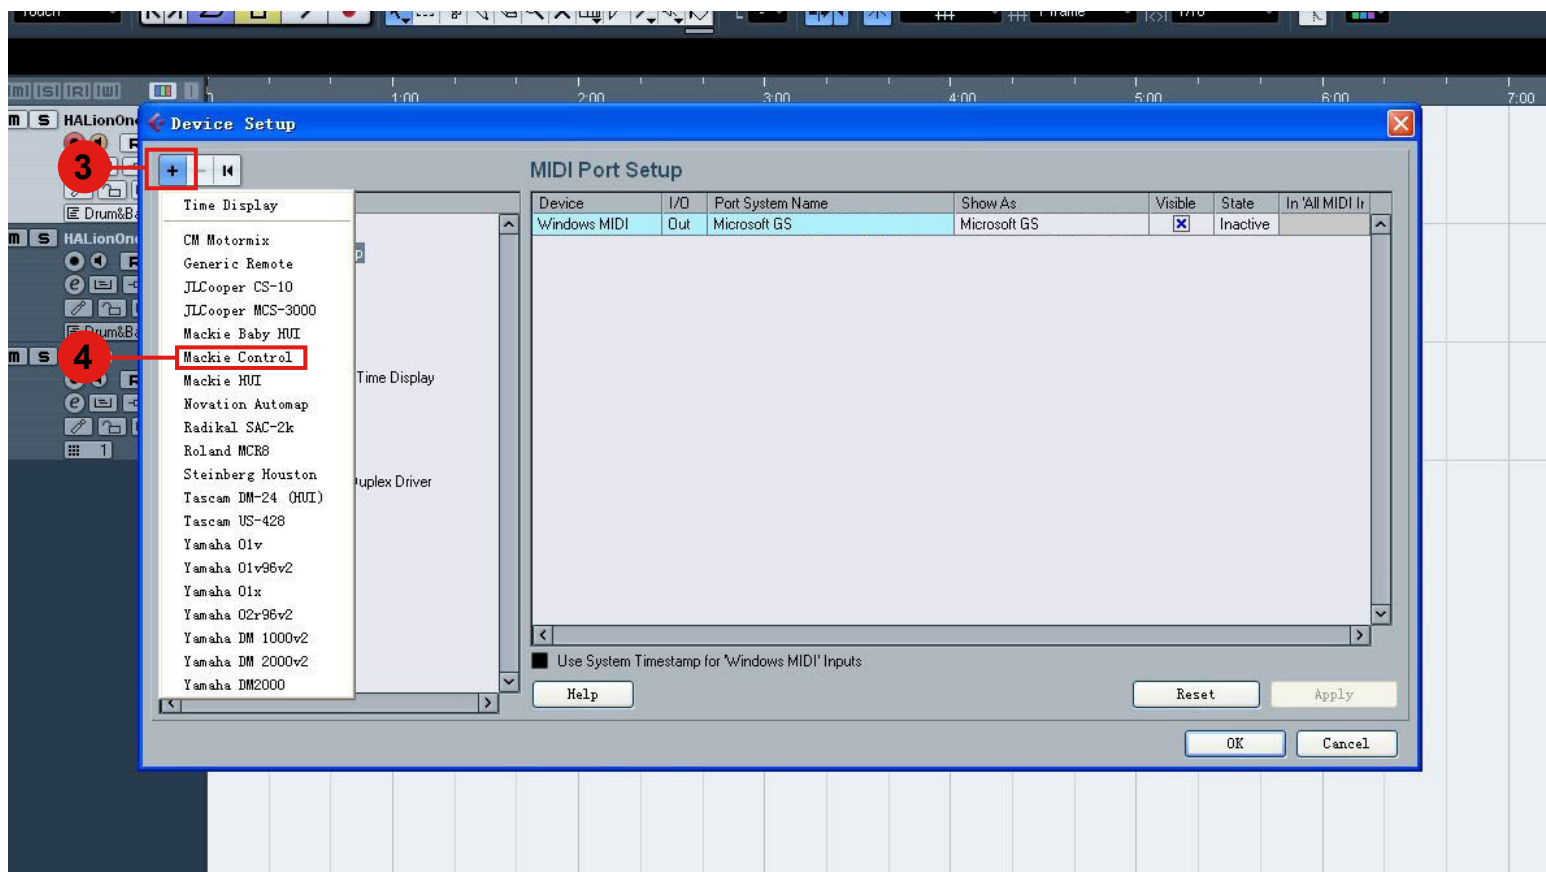

# Setup up for your Platform M controller section

**Device Setup**

**Mackie Control**

Devices

- MIDI
- MIDI Port Setup
- Remote Devices
- Generic Remote
- Mackie Control**
- Novation Automap
- Quick Controls
- Transport
- Remaining Record Time Display
- Time Display
- Video
- Video Player
- VST Audio System
- ASIO DirectX Full Duplex Driver
- VST System Link

MIDI Input: iCON Platform M V1.00

MIDI Output: iCON Platform M V1.00

User Commands

Button	Category	Command
User A		
User B		
F1		
Shift+F1		
F2		
Shift+F2		
F3		
Shift+F3		
F4		
Shift+F4		
F5		
Shift+F5		
F6		
Shift+F6		