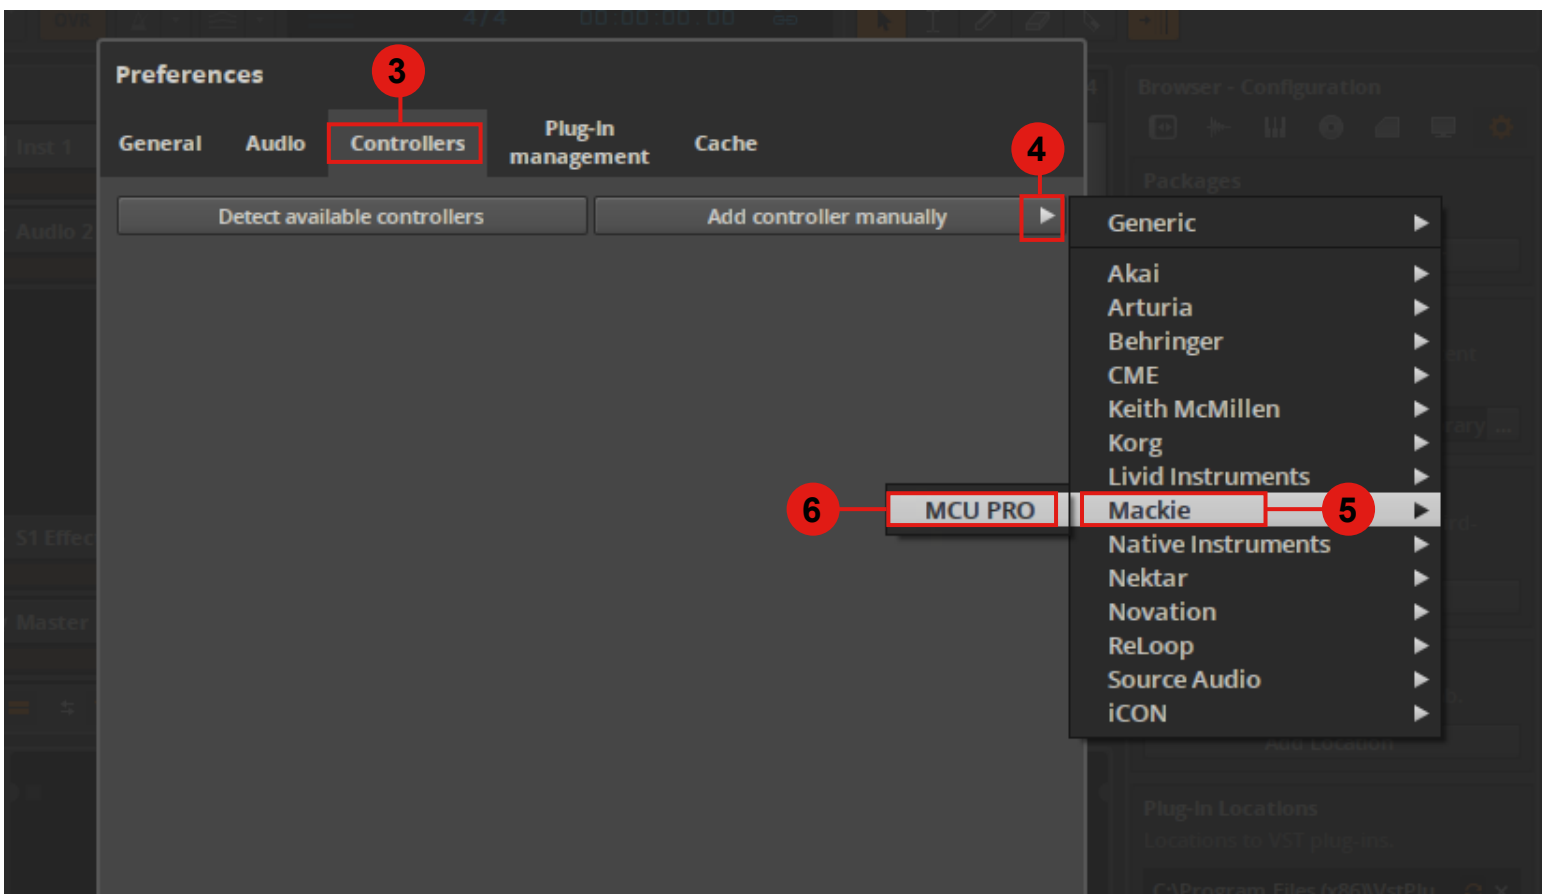

Setup up for your Platform M controller section

Preferences

General Audio **Controllers** Plug-In management Cache

Detect available controllers

Add controller manually ▶

Mackie MCU PRO

7

iCON Platform M V1.00