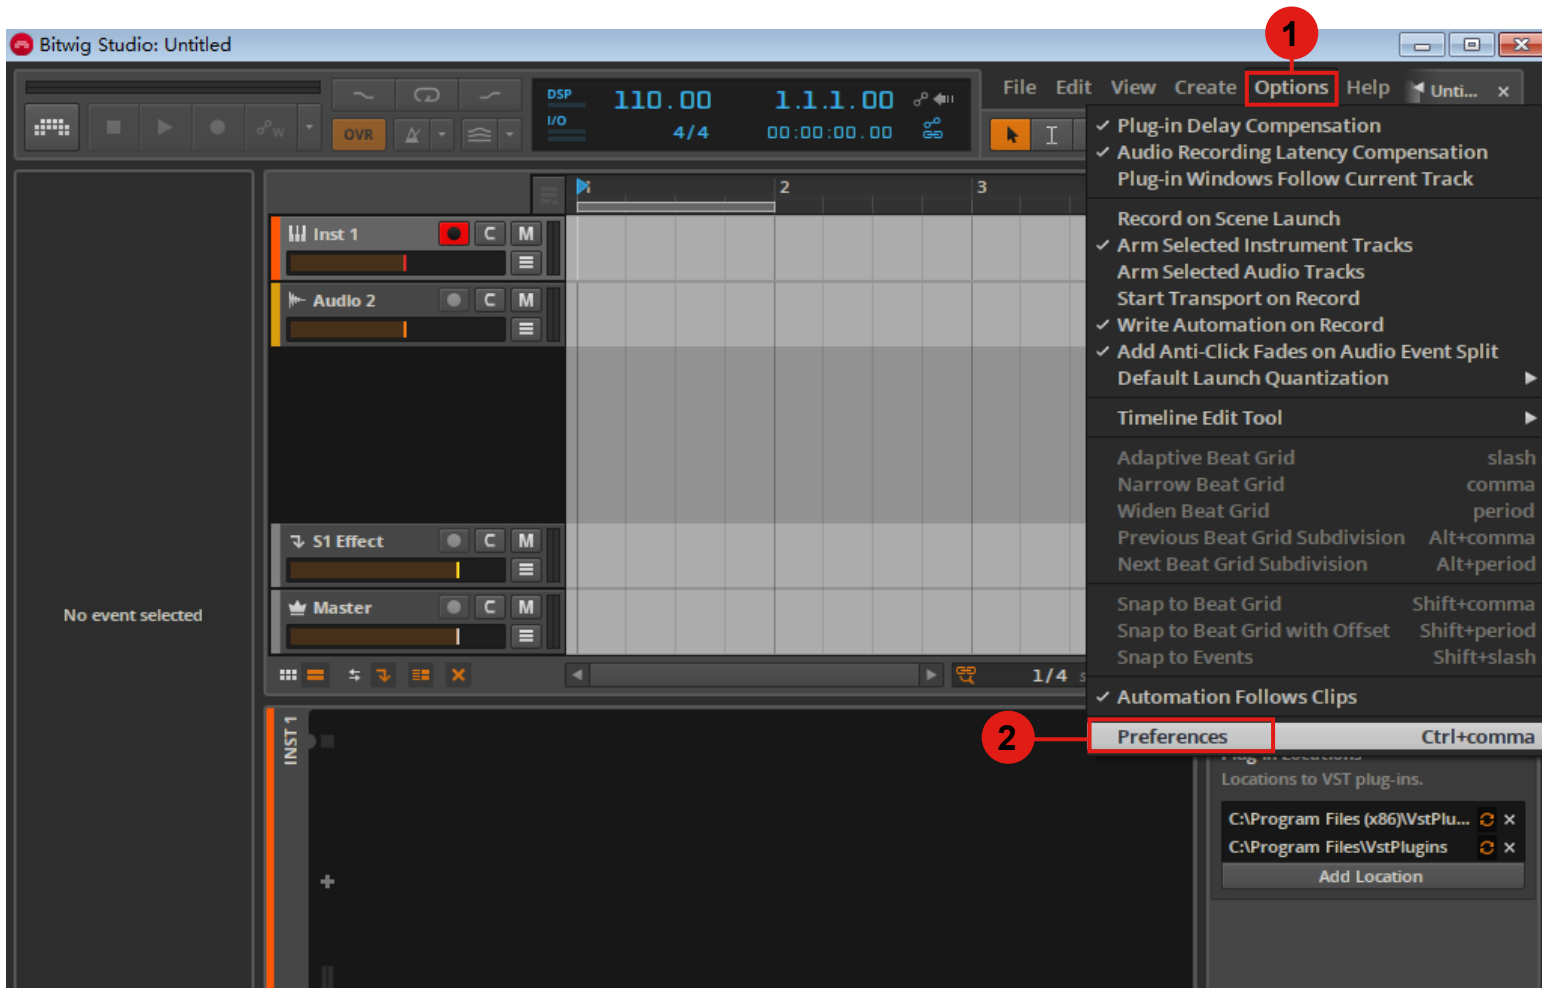

Setup up for your Platform M controller section

Preferences

General Audio **Controllers** Plug-In management Cache

Detect available controllers

Add controller manually ▶

Mackie MCU PRO

7

iCON Platform M V1.00