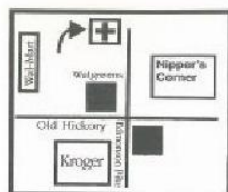

TOUR THE CLINIC

If you have never had a tour of our clinic, please ask us for one. We love to show you the clinic so you feel comfortable with your pet's care!