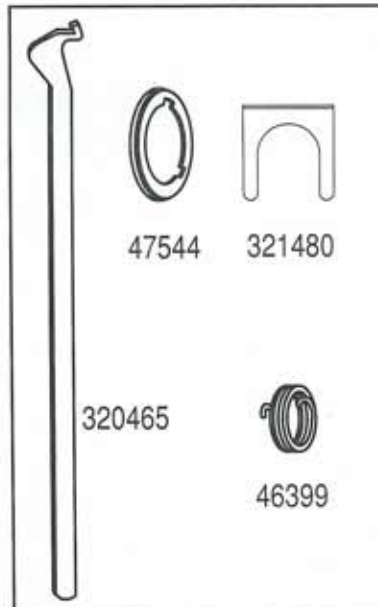

**GM DECK
INSTALLATION
PACKAGE
701879**

Briggs & Stratton Corporation
Fred Kosloske
Supervisor Service