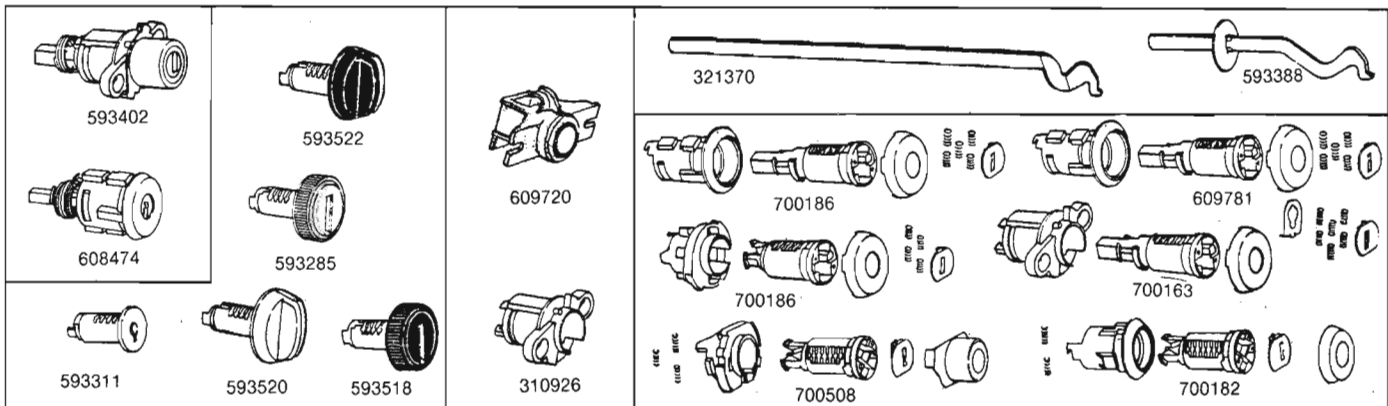

1986 LOCKS

GENERAL MOTORS (Continued)

TYPE	MODELS	PART NO.	KEYS		CAR MFRS. PART NO.	CAR CODE APPLICATION
			SERIES	GRV.		
Rear Compt Continued						
Lock Coded	1. F	608474	X-Y	51-B	2	1-6
Lock Coded	6. K					
Lock Service Pkg.- Unrestricted Keyway	2. F	593402	X-Y	51-B		
Lock Service Pkg. Unrestricted Keyway	605533-591149	700182		-	1-2-3-4-6	
Lock Service Pkg. Unrestricted Keyway	609041	700508				2
Lock Service Pkg. Unrestricted Keyway	608475	700186		-		1-2
Lock Service Pkg. Unrestricted Keyway	608474	609781		-		2
Lock Service Pkg.	593402	700163		51-B	20502147	2
Lock Cylinder Uncoded	593402	593629		51-B		2
Lock Case	593402	310926				2
Lock Shaft & Washer	4. A-E					2
Lock Shaft	6. E-K	593388			20604430	4-6
	2-P	321370			20585893	2
1985 Parts Rear Compt. Not Carried Over For 1986						
320818	591109					
321047	591326					

TYPE	MODELS	PART NO.	KEYS		CAR MFRS. PART NO.	CAR CODE APPLICATION	
			SERIES	GRV.			
Glove Compt.							
Lock Cylinder-Uncoded Black Knob	1. G-X	593518		51-B	20502877	1-2-3-4	
Lock Cylinder-Uncoded	4. J	593520		51-B	20502878	4-6	
Lock Cylinder-Uncoded	6. J						
Lock Cylinder-Uncoded	2. G						
Lock Cylinder-Uncoded	3. G	593285		51-B	20502876	2-3-4	
	4. G						
	Lock Cylinder-Uncoded		2. J	593522	51-B	20502879	2
Lock Cylinder-Uncoded	6. E-K	593311		51-B	20502148	6	
Glove Compt. Cont'd							
Case & Bolt		609720			1259898	1-2-3-4	
1985 Glove Parts Not Carried Over For 1986							
590829	592773						
591611	592882						
592772	607850						

See Service Bulletin #AS-1092 Dated 12-15-85.