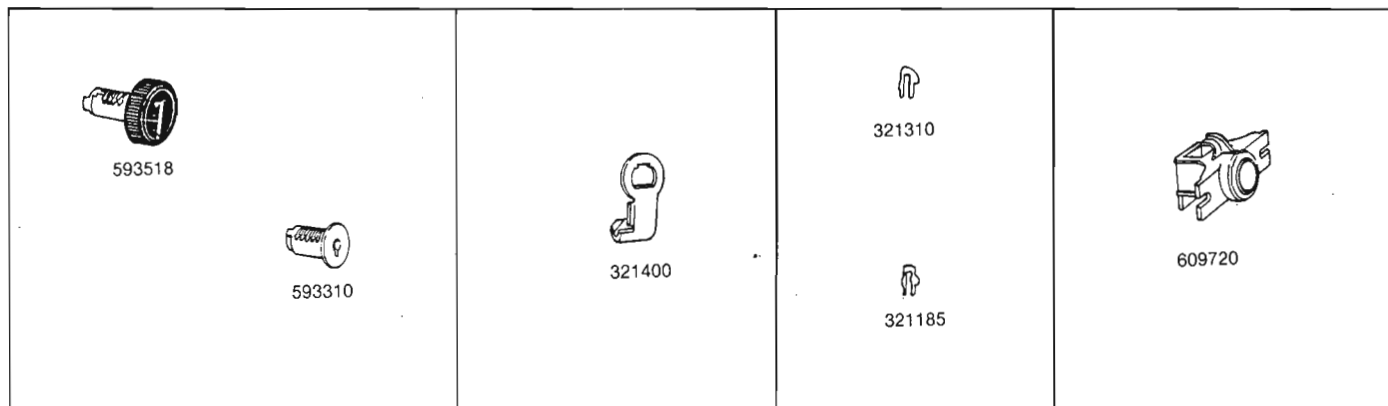

TYPE	MODELS	PART NO.	KEYS		CAR MFRS. PART NO.	CAR CODE APPLICATION
			SERIES	GRV.		
Stowage						
Lock Cyl.-Uncoded Black Cap	1. A	593518			20502877	1-2-3-4
	2. A					
	3. A					
	4. A					
Case & Bolt	1. A	609720			1259898	1-2-3-4
	2. A					
	3. A					
	4. A					
Lock Pawl	1. F	321400			2034655	1-2
	2. F					
1985 Stowage Parts Not Used in 1986						
321136 592773						

TYPE	MODELS	PART NO.	KEYS		CAR MFRS. PART NO.	CAR CODE APPLICATION
			SERIES	GRV.		
Console						
Lock Cyl. Uncoded	6. E-K	593310		51-B	20502147	6
Tumblers-Snap-In Design						
Anti-Rotation-Glove	6. E-K	321310			20502150	6
Anti-Rotation-Console	6. E-K	321185			20502151	6