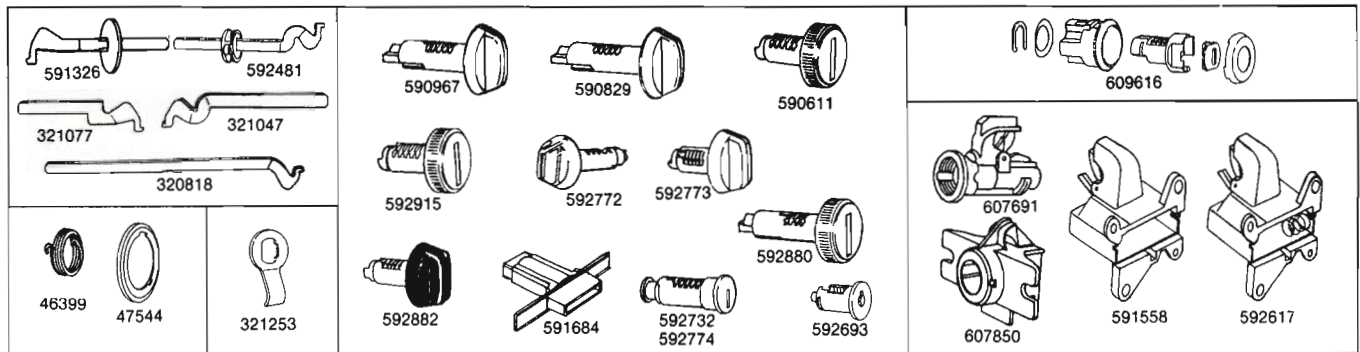

*Parts Used in Glove Latch Housing Assemblies Similar to Those Used by Ford.