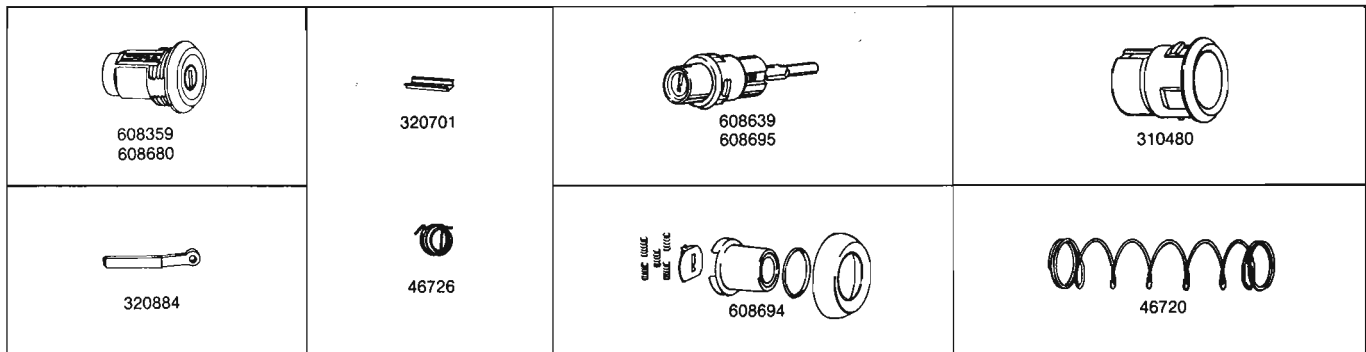

TYPE	MODELS	PART NO.	KEYS		CAR MFRS. PART NO.	CAR CODE APPLICATION
			SERIES	GRV.		
Liftgate						
Lock Coded - Universal Less Cylinder Return Spring and Shaft w/Mounting Nut	B-F-G	608680	EP	61	4054973	
Lock Uncoded - Universal Less Cylinder Return Spring and Shaft w/Mounting Nut	608680	608359				
Lock Shaft - Universal	608680 - 608359	320884	K	60	4212386	
Tumbler Retainer	608680 - 608359	320701				
Cylinder Return Spring	608680 - 608359	46726				
Lock Coded	Ram Charger	608639				
Lock Service Package - Repair	608639	*608694				
Lock Service Package - Replacement - Uncoded	608639	*608695				
Lock Case	608639	310480	60			
Lock Spring	608639	46720				
*Same as A.M.C.						
Key Blanks						
Primary	All Models	320514		61	3454326	
Secondary	All Models	320433		53	2999041	
Secondary	Ram Charger	321074		60	4212388	
Pin Tumblers						
Tumbler #1	All Models	590181				
Tumbler #2	All Models	590384				
Tumbler #3	All Models	590385				
Tumbler #4	All Models	590386				
Tumbler #5	All Models	590387				
Tumbler #6	All Models	590185				
Tumbler Retainer	All Models	320169				
Tumbler Spring	All Models	46371				
Side Bar Tumblers						
Side Bar Tumbler #1	604810 - 608428	321001				
Side Bar Tumbler #2	604810 - 608428	321002				
Side Bar Tumbler #3	604810 - 608428	321003				
Side Bar Tumbler #4	604810 - 608428	321004				
Side Bar Tumbler #5	604810 - 608428	321005				
Side Bar Tumbler #6	604810 - 608428	321006				
Tumbler Spring	604810 - 608428	590091				
Tumbler Retainer	604810 - 608428	320501				
Tumbler Retainer	608318 - 591471	320484			3454523	
Glove Compartment Tumblers						
Tumbler #1	592083 - 592085	320310				
Tumbler #2	592083 - 592085	72310				
Tumbler #3	592083 - 592085	72340				
Tumbler #4	592083 - 592085	82293				
Tumbler #5	592083 - 592085	32503				
Tumbler #6	592083 - 592085	32504				
Tumbler Retainer	592083 - 592085	320455				
Tumbler Spring	592083 - 592085	46650