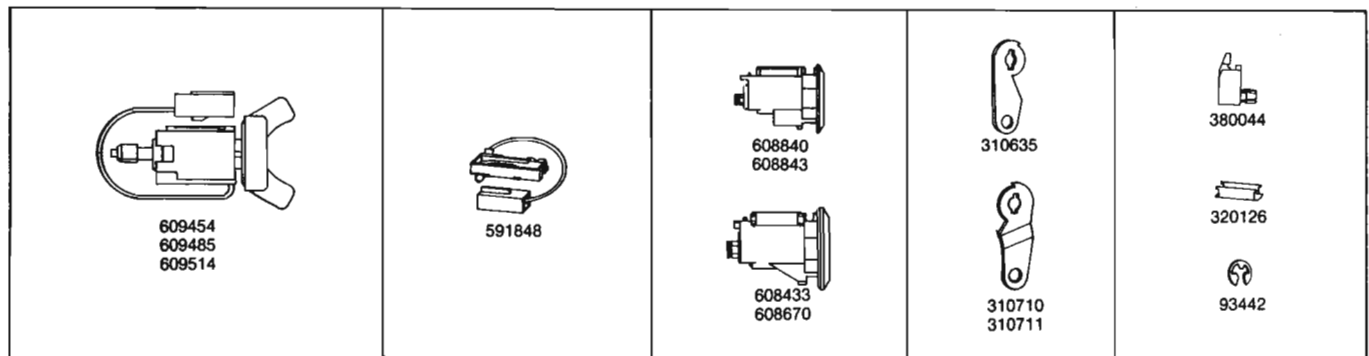

1984 LOCKS

FORD

FORD MOTOR BODY STYLE DETAIL

	FORD	LINCOLN	MERCURY
A	LTD		
B	Fairmont		
C			Capri
D	Granada		
E	Escort		
G	Escort Sport		
K			Zephyr
L		Mark	
M			Mercury
O			Lynx Sport
S	T-Bird		
V		Lincoln	
W			Cougar
Y			Lynx
Z	Mustang		
4			Monarch
5		Continental	

For Lock Set Requirements See Our Pro-Choice Brochure AS-7988.

FORD

TYPE	MODELS	PART NO.	KEYS		CAR MFRS. PART NO.	CAR CODE APPLICATION
			SERIES	GRV.		
*Ignition Lock Coded w/Switch Lock Coded w/Switch Lock Uncoded w/o Switch Alarm Switch	A-B-C-D-K-L-M-S-V- W-Z-4-5	609454	FA	49		
	E-G-O-Y	609485	FA	49		
	All Models	609514		49		
		591848				
*Doors Lock Coded - Less Pawl Lock Uncoded - Less Pawl Lock Coded - Less Pawl Lock Uncoded - Less Pawl Lock Pawl - R.H. & L.H. Lock Pawl - R.H. Lock Pawl - L.H. Rod Retainer Tumbler Retainer E-Ring Retainer	A-B-C-D-E-K-M-Y-Z-4 Same as 608840	608840 608843	FB	48 48		
	A-M - Fleet	608670	FA	49		
	608670	608433		49		
	A-B-D-K-M-4	310635				
	C-E-Y-Z	310710				
	Same as 310710	310711				
	All Models	380044				
	All Models	320126				
	All Models	93442				

*1984½ Models S-W have new Design Ignition & Door Assemblies available through Vehicle Dealer only.