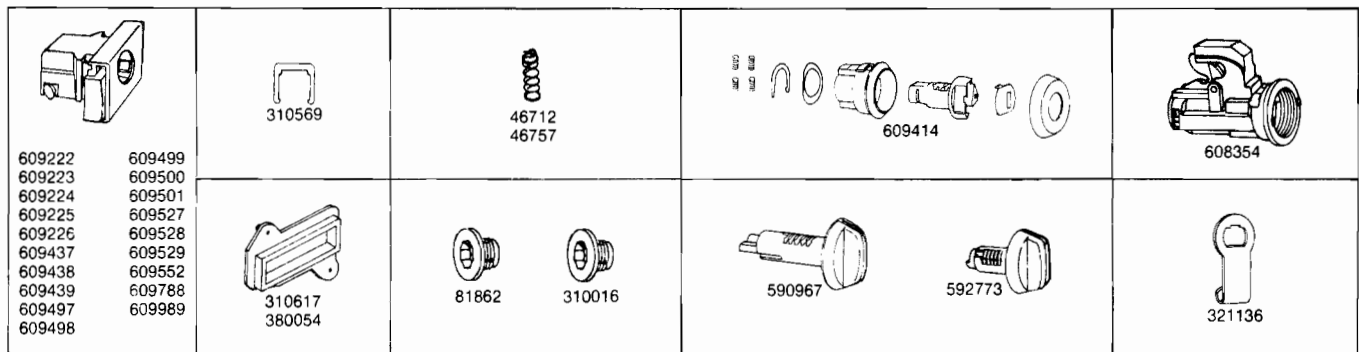

TYPE	MODELS	PART NO.	KEYS		CAR MFRS. PART NO.	CAR CODE APPLICATION
			SERIES	GRV.		
Glove Compartment (Continued)						
Latch Housing (Blue)	2 - A 3 - A-C-J-X 4 - A-J	609225			25513440	2-3-4
Latch Housing (Gray Fern)	609225	609223			25513441	2-3-4
Latch Housing (Charcoal)	609225	609222			25513442	2-3-4
Latch Housing (Maple)	609225	609224			25513443	2-3-4
Latch Housing (Brown)	609225	609226			25513444	2-3-4
Latch Housing (Black)	609225	608788			25518483	2-3-4
Latch Housing (Gray Fern)	609225	609527			25516380	2-3-4
Latch Housing (Gray)	609225	609528			2551185	2-3-4
Latch Housing (Beige)	609225	609529			25517184	2-3-4
Latch Housing (Royal Blue)	609225	609552			25513403	2-3-4
Latch Housing (Black)	609225	608989			1625366	6
Latch Housing (Beige)	6 - C	609500			1625370	6
Latch Housing (Maple)	609500	609437			1625372	6
Latch Housing (Royal Blue)	609500	609438			1625367	6
Latch Housing (Carmine)	609500	609439			1625371	6
Latch Housing (Black Cherry)	609500	609501			1625374	6
Latch Housing (Gray Fern)	609500	609497			1625368	6
Latch Housing (Wax Berry)	609500	609498			1625363	6
Latch Housing (Grey)	609500	609499			1625373	6
Latch Housing Retainer Clip	Same as 609225	310569			25510952	2-3-4
Cover Plate	3 - E 4 - E 4 - C	310617			20102772	3-4-6
Return Spring	6 - E-K 3 - E 4 - E	380054			20321501	6
Return Spring	6 - E-K	46712			9677779	3-4-6
Bezel w/Short Cylinder	Same as 591611 & 592880	81862			9677779	6
Bezel w/Medium and Long Cylinder	Same as 590967 & 590829	310016			3922831	1-2-3-4
					3957093	1-2-3-4-6
Stowage						
Lock Cyl. Uncoded - Medium	1 - B 3 - B 4 - B	590967		51-B	9632737	1-2-3-4
Lock Cyl. Uncoded	1 - A 2 - A	592773		51-B	20496713	1-2
Case and Rotor Safety Assy. - Do Not Substitute	1 - A-B 3 - A-B 4 - A-B	608354			20194374	1-2-3-4
Bezel - Medium	Same as 608354	310016			3957093	1-2-3-4-6
Lock Service Pkg. W/Black Cap	1 - F 2 - F 3 - A 4 - A	609414		51-B	20496717	1-2
Lock Pawl	1 - F 2 - F 3 - A 4 - A	321136			20373695	1-2-3-4