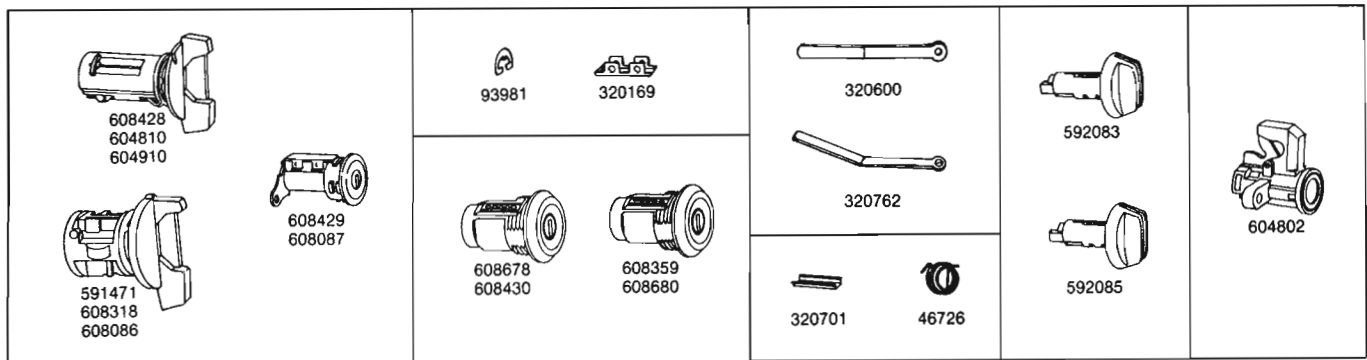

TYPE	MODELS	PART NO.	KEYS		CAR MFRS. PART NO.	CAR CODE APPLICATION
			SERIES	GRV.		
Liftgate						
Lock Coded - Universal Less Cylinder Return Spring and Shaft w/Mounting Nut	B-F-G	608680	EP	61	4054973	
Lock Uncoded - Universal Less Cylinder Return Spring and Shaft w/Mounting Nut	608680	608359				
Lock Shaft - Universal	608680 - 608359	320884	K	60	4212386	
Tumbler Retainer	608680 - 608359	320701				
Cylinder Return Spring	608680 - 608359	46726				
Lock Coded	Ram Charger	608639				
Lock Service Package - Repair	608639	*608694				
Lock Service Package - Replacement - Uncoded	608639	*608695				
Lock Case	608639	310480	60			
Lock Spring	608639	46720				
*Same as A.M.C.						
Key Blanks						
Primary	All Models	320514		61	3454326	
Secondary	All Models	320433		53	2999041	
Secondary	Ram Charger	321074		60	4212388	
Pin Tumblers						
Tumbler #1	All Models	590181				
Tumbler #2	All Models	590384				
Tumbler #3	All Models	590385				
Tumbler #4	All Models	590386				
Tumbler #5	All Models	590387				
Tumbler #6	All Models	590185				
Tumbler Retainer	All Models	320169				
Tumbler Spring	All Models	46371				
Side Bar Tumblers						
Side Bar Tumbler #1	604810 - 608428	321001				
Side Bar Tumbler #2	604810 - 608428	321002				
Side Bar Tumbler #3	604810 - 608428	321003				
Side Bar Tumbler #4	604810 - 608428	321004				
Side Bar Tumbler #5	604810 - 608428	321005				
Side Bar Tumbler #6	604810 - 608428	321006				
Tumbler Spring	604810 - 608428	590091				
Tumbler Retainer	604810 - 608428	320501				
Tumbler Retainer	608318 - 591471	320484			3454523	
Glove Compartment Tumblers						
Tumbler #1	592083 - 592085	320310				
Tumbler #2	592083 - 592085	72310				
Tumbler #3	592083 - 592085	72340				
Tumbler #4	592083 - 592085	82293				
Tumbler #5	592083 - 592085	32503				
Tumbler #6	592083 - 592085	32504				
Tumbler Retainer	592083 - 592085	320455				
Tumbler Spring	592083 - 592085	46650				