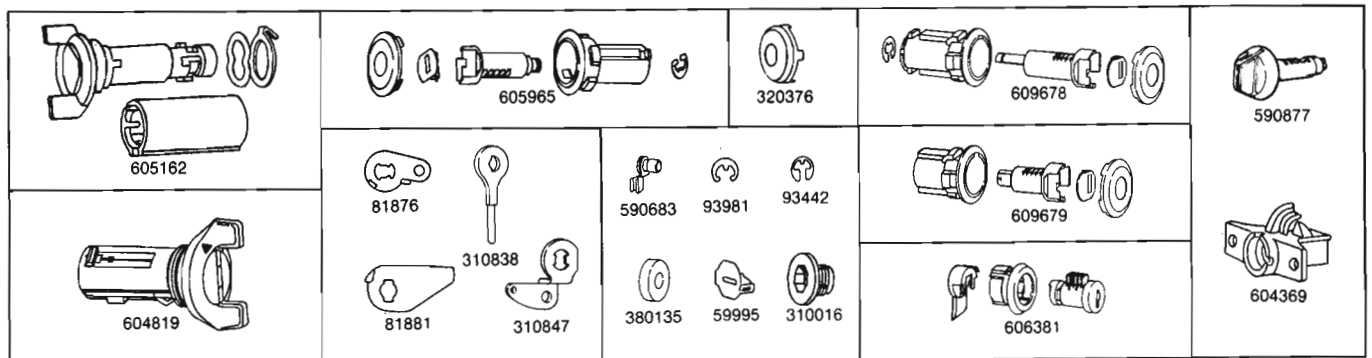

For Lock Set Requirements See Our Pro-Choice Brochure AS-7988.