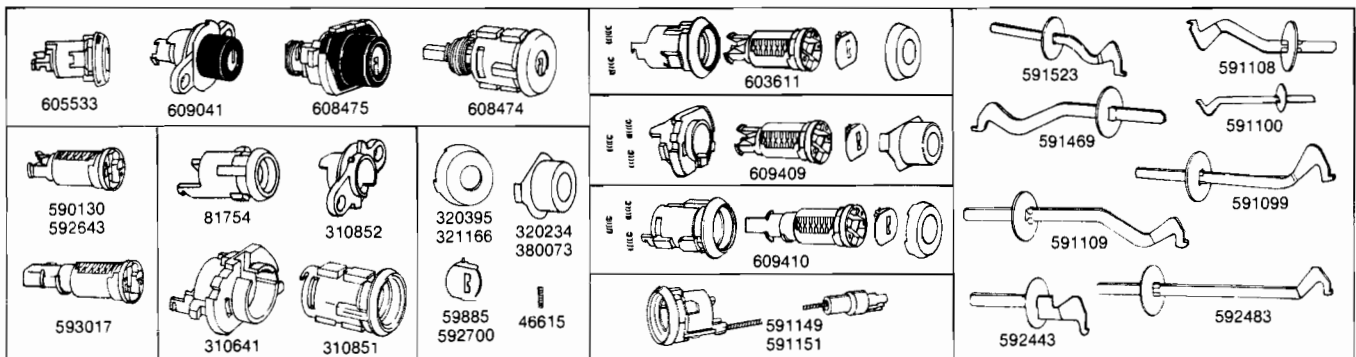

TYPE	MODELS	PART NO.	KEYS		CAR MFRS. PART NO.	CAR CODE APPLICATION
			SERIES	GRV.		
Rear Compartment Lock Coded - Less Shaft and Cylinder Return Spring - Universal	1 - A-B-X-G-J-F 2 - X-G-J-A-F-T 3 - A-B-C-E-X-G-J 4 - A-B-C-E-XG-J 6 - C-D-E-J	605533	XY	51-B	231481	1-2-3-4-6
Lock Coded - Electric Switch - Less Shaft and Cylinder Return Spring	3 - E 4 - A-B-E-G 6 - C-D-E	591149	XY	51-B	—	3-4-6
Lock Coded - Less Shaft and Cylinder Return Spring - Universal	2 - F-P	609041	XY	51-B	—	2
Lock Coded - Less Shaft and Cylinder Return Spring - Universal	1 - T - 2-T	608475	XY	51-B	—	1-2
Lock Coded	6 - K	608474	XY	51-B	—	6
Lock Cyl. Uncoded	605533 - 591149 - 609041 608475	590130 592643		51-B		1-2-3-4-6 1-2-3-4-6
Lock Cyl. Uncoded - Unrestricted Keyway	Same as 590130	592643		—		1-2-3-4-6
Lock Cyl. Uncoded	608474	593017		51-B		6
Lock Case	605533	81754			7015899	1-2-3-4-6
Lock Case	609041	310852				2
Lock Case	608475	310851				1-2
Lock Case	608474	310647				6
Lock Case Cap	605533 - 591149 - 608474	320395			230018	1-2-3-4-6
Lock Case Cap (Black)	605533 - 591149	321166			20496885	1-2
Lock Case Cap	608475 - 609041	320234				1-2
Lock Case Cap (Black)	608475 - 609041	380073			20496151	2
Unit Shutter	All Models	59885			7031050	1-2-3-4-6
Unit Shutter (Black)	321166 - 380073	592700				1-2
Springs	All Models	46615			7016678	1-2-3-4-6
Lock Service Package	605533 - 591149	603611		51-B	3910570	1-2-3-4-6
Lock Service Package	608475	609409		51-B	20496706	1
Lock Service Package	608474	609410		51-B	20496708	6
Lock Case and Switch Assy.	3 - E 4 - B-E-A-G 6 - C-D-E	591151			9632753	3-4-6
Lock Shaft and Washer	1 - X-A 2 - X - 4 DR.-A 3 - G - 2 DR.	591523				1-2-3
Lock Shaft and Washer - Univ.	1 - G - 4 DR.-T 2 - G - 4 DR.-T 4 - B-C-Electric	591108			20023788	1-2-3-4
Lock Shaft and Washer	1 - B 2 - X - 2 DR. 3 - X 4 - X	591469			20097033	1-2-3-4
Lock Shaft and Washer	2 - G - 2 DR. 6 - E-Electric	591100			20008880	2-4-6
Lock Shaft and Washer	3 - G - 4 DR. 4 - G - 4 DR. Electric	591099			20008879	3-4-6
Lock Shaft and Washer	6 - C-D & Electric 3 - A-Manual	591109			20023789	1-3-4
Lock Shaft and Washer	4 - A-Manual & Electric 1 - J 2 - J 3 - J 4 - J 6 - J	592443			20196940	1-2-3-4-6
Lock Shaft and Washer	1 - G - 2 DR. 4 - G - 2 DR. & Electric	592483			20311589	1-4