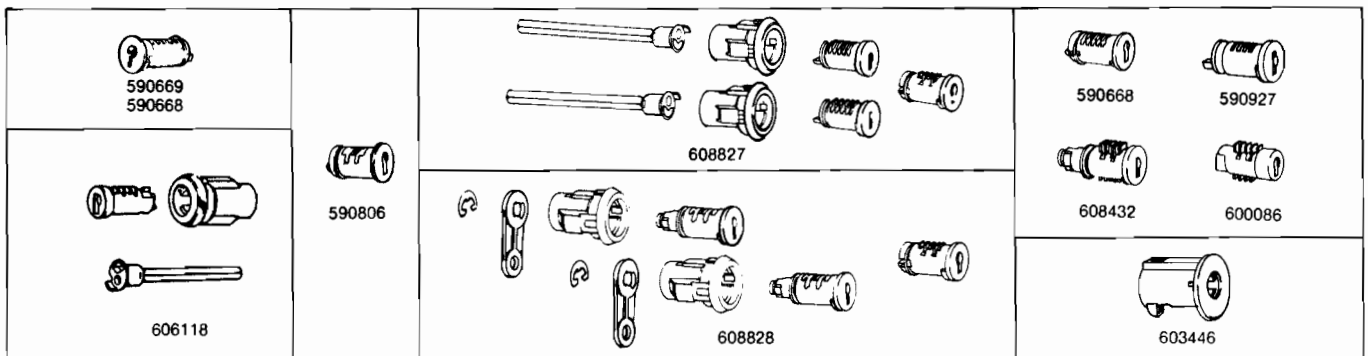

MACK TRUCK

1984 LOCKS

TYPE	MODELS	PART NO.	KEYS		CAR MFRS. PART NO.	CAR CODE APPLICATION
			SERIES	GRV.		
Ignition Ignition Lock Cyl. Uncoded	All Models	590669	H601-H850	1		
Doors Lock Service Pkg. - Universal	All Models	606118		1		
Key Blanks Key Blank -- Oct. Head - Universal	All Models	75102		14		

WHITE TRUCK

Ignition Lock Cyl. Uncoded Lock Cyl. Uncoded	Early Models Late Models	590669 590806	D225-814	1 60		
Doors Lock Service Pkg. Lock Service Pkg. Lock Service Pkg.	Early Models Late Models Late Models	606118 *608827 #608828		1 60 60		
Key Blanks Key Blank -- Oct. Head - Universal Key Blank		75102 320886		14 60		

*Use Tumblers -- 302606 - 320666 - 320667 - 320668 - 320669.

#Use Tumblers -- 72310 - 320312 - 72350 - 32504 - 320463.

KENWORTH - PETERBILT - FREIGHTLINER

Ignition Lock Cyl. Uncoded Lock Cyl. Uncoded	Kenworth - Peterbilt Freightliner	590669 590668		3 1		
Doors Lock Service Package Lock Cyl. Uncoded Lock Cyl. Uncoded	Freightliner Kenworth - Peterbilt Freightliner	#606118 *590927 608432		1 3 3		
Glove Compartment Lock Cyl. Uncoded Case & Bolt	Freightliner Freightliner	600086 603446		3		
Key Blanks Key Blank -- Oct. Head - Universal Key Blank Key Blank	All Models Peterbilt Kenworth	75102 320774 320734		14 3 3		

#When Servicing it may be Necessary to File Locating Lug on Case for Proper Fit.

*When Servicing Kenworth and Peterbilt, Use This Cylinder W/606118 Components.