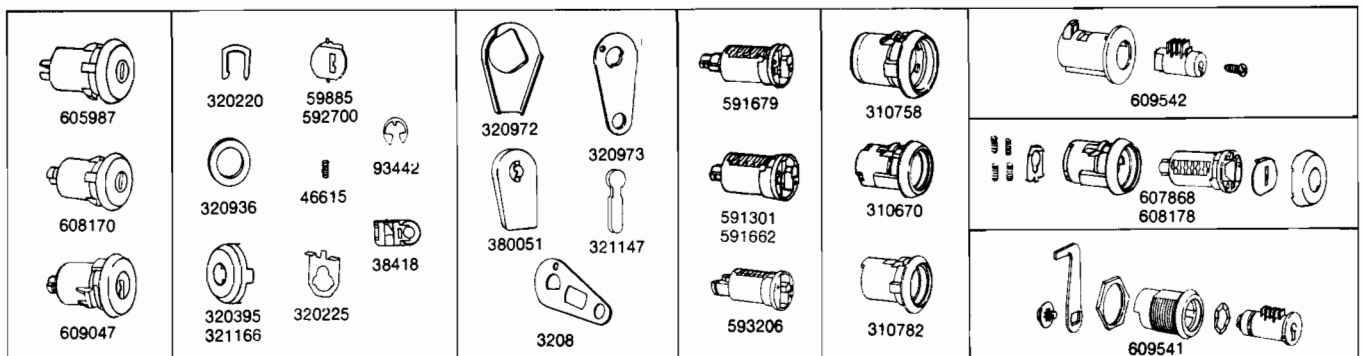

TYPE	MODELS	PART NO.	KEYS		CAR MFRS. PART NO.	CAR CODE APPLICATION
			SERIES	GRV.		
Floor Compartment						
Lock Coded - Universal	1 - A-B 2 - A 3 - A-B 4 - A-B	605987	XY	51-B	231648	1-2-3-4
Lock Clip	605987	320220			7031094	1-2-3-4
Lock Pawl	605987	320972			20001117	1-2-3-4
Lock Washer	605987	320936			20090223	1-2-3-4
Lock Cy. Uncoded	1 - F 2 - F	591679		51-B		1-2-3-4-6
Lock Case	591679	310758				1-2-3-4-6
Lock Case Cap - Black	591679	321166			20496885	1-2-3-4
Unit Shutter - Black	591679	592700				1-2-3-4
Springs	591679	46615			7016678	1-2-3-4-6
Lock Clip	591679	320225				1-2-3-4-6
Lock Pawl	1 - F 2 - F	380051			20314699	1-2
E-Ring Retainer	1 - F 2 - F	93442			274612	1-2-3-4-6
Lock Service Package	1 - Y	609542		51-B	14075365	1
Tailgate						
Lock Coded - Less Pawl - Universal	1 - B 3 - B 4 - B	608170	XY	51-B	714357	1-2-3-4-6
Lock Coded - Less Pawl (*Plastic T.G.)	3 - B-Special*	609047		51-B	-	3
Lock Cyl. Uncoded	608170 - 609047	591662		51-B		1-2-3-4-6
Lock Cyl. with Unrestricted Keyway	608170	591301				1-2-3-4-6
Lock Case	608170	310670			3924150	1-2-3-4-6
Lock Case	609047	310758			3	
Lock Case Cap	608170 - 609047	320395			230018	1-2-3-4-6
Lock Clip	608170 - 609047	320225			7029561	1-2-3-4-6
Unit Shutter	All Models	59885			7031050	1-2-3-4-6
Springs	All Models	46615			7016678	1-2-3-4-6
Lock Service Package	608170	608178		51-B	9632769	1-2-3-4-6
Lock Service Package with Unrestricted Keyway	608170	607868				1-2-3-4-6
Lock Pawl	1 - B 3 - B 4 - B	320862			20007897	1-2-3-4
Lock Pawl Retainer	3 - B (609047)	320973			20173285	3
Lock Cyl. Uncoded	All B	38418			20007898	1-2-3-4
Lock Case	1 - A 2 - A	593206		51-B		1-2
Lock Case Cap	1 - A 2 - A	310782				1-2
Lock Unit Shutter	1 - A 2 - A	320395			230018	1-2-3-4-6
Case Cap - Black	1 - A 2 - A	59885			7031050	1-2-3-4-6
Unit Shutter - Black	1 - A 2 - A	321166				1-2-3-4
Springs	1 - A 2 - A	592700				1-2-3-4
Lock Shaft	1 - A 2 - A	46615			7016678	1-2-3-4-6
Console	1 - Y	609541				
Lock Service Package	1 - Y	609541		51-B	14075364	1