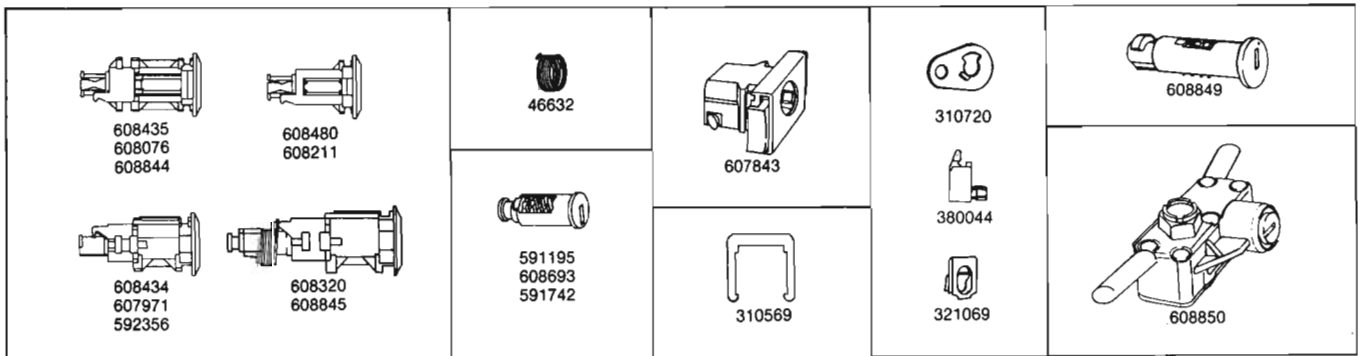

TYPE	MODELS	PART NO.	KEYS		CAR MFRS. PART NO.	CAR CODE APPLICATION
			SERIES	GRV.		
Rear Compartment						
Lock Coded - Vertical Mtg.	A-C-Z	608076	FB	48	D6D2-6643505-A D2AZ-6543505-A D6ZZ-6943505-A	
Lock Coded	E-Y	608211	FB	48		
Lock Coded - Universal Mtg.	B-D-K-M-4	607971	FB	48		
Lock Uncoded - Vertical Mtg.	608076	608435		48		
Lock Uncoded	608211	608480		48		
Lock Uncoded	607971	608434		48		
Lock Uncoded	Fleet (608076)	592356		49		
Lock Uncoded	Fleet (607971)	608844		49		
Cyl. Return Spring	All Models	46632				
Glove						
Lock Cylinder Coded	A-B-C-D-E-G-K-M-O-S-W-Y-Z-4	608693	FB	48		
Lock Cylinder Uncoded	Same as 608693	591195		48		
Lock Cylinder Uncoded	A-M Fleet	591742		49		
Glove Latch	608693 - 591195 - 591742	607843				
Retainer Clip	607843	310569				
(New Plastic Lock for Cougar - Dealer Item)						
Liftgate						
Lock Coded Less Pawl	B-K	608320	FB	48		
Lock Uncoded Less Pawl	Same as 608320	608845		48		
Lock Pawl	B-K	310720				
Rod Retainer	B-K	380044				
Clip	B-K	321069				
Hood Lock						
Lock Cylinder Coded	Van	608849	FA	49		
Spare Wheel Lock						
Lock Coded	Van	608850	FA	49		
Key Blanks						
Primary	E-G-YO (Large Hd.)	321219		49		
Primary	Std. Key	321207		49		
Secondary	E-G-Y-O (Large Head)	321093		48		
Secondary	Standard Key	321202		48