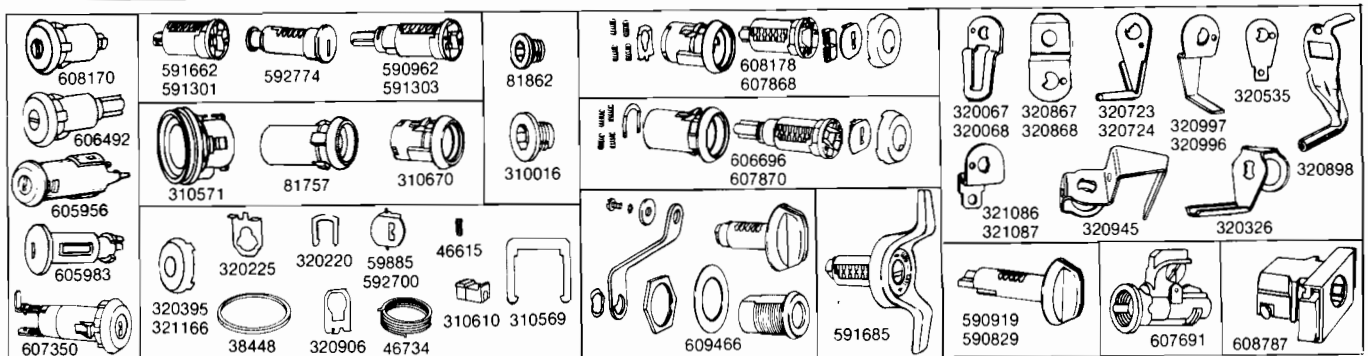

†See Lock Service Instructions Plate #91 for more details.

605532
592249

608438
608361
609188

TYPE	MODELS	PART NO.	KEYS		CAR MFRS. PART NO.	CAR CODE APPLICATION
			SERIES	GRV.		
Doors						
Lock Coded - Less Pawl - Universal	ST-100-10516-10653 J8C-J9C000-D10500 N9E-N9F, D9K-D9L000 C5D-C6D000-C7D000 CK-100-200-300-10516 G-100-200-300-30900 CK-100-200-JB-J9C000 G-100-200-300	608170	XY	51-B	714357	1-2-3-4-6
Lock Coded - Less Pawl - Rear Door - Univ.	608170	606492	XY	51-B	1154387	1-2-6 1-2-3-4-6 1-2-6
Lock Cyl. Uncoded	608170	591662		51-B		1-2-3-4-6
Lock Cyl. Uncoded	606492	590962		51-B		1-2-6
Lock Cyl. Uncoded with Unrestricted Keyway	608170	591301				1-2-3-4-6
Lock Cyl. Uncoded with Unrestricted Keyway	606492	591303				1-2-3-4-6
Lock Case	608170	310670			3924150	1-2-3-4-6
Lock Case	606492	81757			3918746	1
Lock Case Cap	All Models	320395			230018	1-2-3-4-6
Lock Case Cap - Black	608170					
	D10500-30900	321166			20496885	1-2-3-4
Lock Clip	608170	320225			7029561	1-2-3-4-6
Lock Clip	606492	320220			7031094	1-2-6
Unit Shutter	All Models	59885			7031050	1-2-3-4-6
Unit Shutter-Black	321166	592700				1-2-3-4
Springs	All Models	46615			7016678	1-2-3-4-6
Lock Service Package	608170	608178		51-B	9632769	1-2-3-4-6
Lock Service Package	606492	606696		51-B	9632729	1-2-3-4-6
Lock Service Package with Unrestricted Keyway	608170	607868				1-2-3-4-6
Lock Service Package with Unrestricted Keyway	606492	607870				1-2-3-4-6
Lock Pawl - R.H.	J8C-J9C000	320067			7026770	
Lock Pawl - L.H.	Same as 320067	320068			7026771	
Lock Pawl - R.H.	N9E-N9F, D9K-D9L000	320867			2017165	1
Lock Pawl - L.H.	Same as 320867	320868			2017166	1
Lock Pawl - R.H.	C5-C6-C7D000-CK100-200-300-10516-30900-D10500	320723			7040173	1
Lock Pawl - L.H.	320723	320724			7040174	1
Lock Pawl - R.H.	G-100-200-300	320996			14038096	
Lock Pawl - L.H.	320996	320997			14038095	
Lock Pawl - Side Rear	G-100-200-300	320535			3988967	1
Lock Pawl - Rear Door	CK-100-200	320326			3912425	1
Lock Pawl - Rear Door	G-100-200-300	320945			14002392	1
Lock Pawl - R.H.	Standard 100-10516-10653	321086			14050688	
Lock Pawl - L.H.	321086	321087			14050687	
Lock Coded - Electric Tailgate - Universal	CK-100-200-10516	605956	XY	51-B	6259511	1
Lock Cyl. Coded - Manual Tailgate - Univ.	CK-100-200-10516-D10500	605983	XY	51-B	338285	1
Lock Bolt	605983	310610				1
Alarm Lock	G-100-200-300	607350		51-B	374169	
Lock Cyl. Uncoded Glove - Short	G-100-200-300	590919		51-B	1154506	1-2-3-4
Lock Cyl. Uncoded Stowage - Long	CK-100-200-10516	590829		51-B	9632733	1-2-6
Bezel	G-100-200-300	81862			3922831	1-2-3-4
Bezel	CK-100-200-300-10516	310016			3957093	1-2-3-4-6
Case and Rotor - Universal	G-100-200-300-CK-100-200-300-10516	607691			555970	1-2-3-4-6
Console Service Pkg. Uncoded	ST-100-10516-10653	609466			14070249	
Lock Cyl. Uncoded	ST-100-10653	592774			20496714	2-3-4
Latch Housing - Black	ST-100-10653	608787			14042799	
Latch Housing Retainer Clip	ST-100-10653	310569			25510952	2-3-4
Lock Cyl. Uncoded	ST-10516	591685		51-B	9632765	1-2-3-4
Lock Case	ST-10516	310571			3064840	1-2-3-4
Lock Pawl	ST-10516	320898			3064844	1-2-3-4
Lock Clip	ST-10516	320906			3064844	1-2-3-4
O-Ring	ST-10516	38448			3065573	1-2-3-4
Return Spring	ST-10516	46734			3070489	1-2-3-4