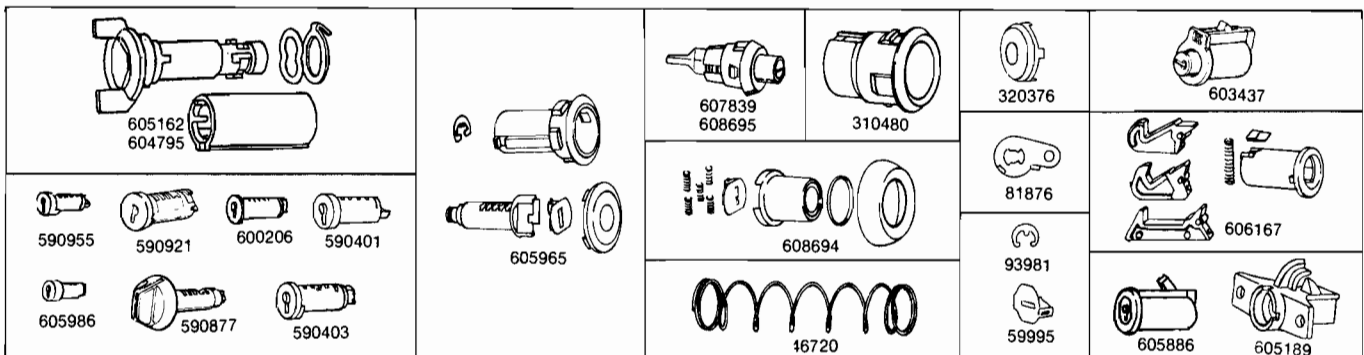

INTERNATIONAL HARVESTER

Ignition						
Lock Cyl. Uncoded	All Truck	590955		60		
Lock Assy. - Uncoded	Scout	605162		60		
Lock Assy. - Coded	Scout	604795	K	60		
Doors						
Lock Service Pkg. - Uncoded	W-4000	605965		60		
Unit Shutter Assy.	W-4000	59995				
Lock Case Cap	W-4000	320376				
Lock Pawl	W-4000	81876				
Lock Retainer	W-4000	93981				
Lock Cyl. Uncoded	Scout & All Other Trucks	590921		60		
Tailgate Lock Coded	Scout	607839	K	60		
Lock Service Pkg. - Repair	Scout	608694		60		
Lock Service Pkg. - Replacement	Scout	608695		60		
Lock Case	Scout	310480				
Lock Spring	Scout	46720				
Glove Compartment						
Case & Bolt Assy.		603437				
Lock Cyl. Uncoded		600206		3		
Case & Hook Pkg.		606167				
Lock Cyl. Uncoded		590401		60		
Case & Bolt Assy.		605886				
Lock Cyl. Uncoded		605986		60		
Case & Bolt	Scout	605189			420402-C1	
Lock Cyl. Uncoded	Scout	590877		60		
Storage Lock						
Lock Cyl. Uncoded		590403		60		
Key Blanks						
Key - Primary - Sq. Hd.	All Models	320678		60	434921-C1	
Key - Secondary - Rd. Hd.	All Models	320687		60	439928-C1	

Snap-In Tumblers & Many of the Items Listed Above - Same as Used for A.M.C.