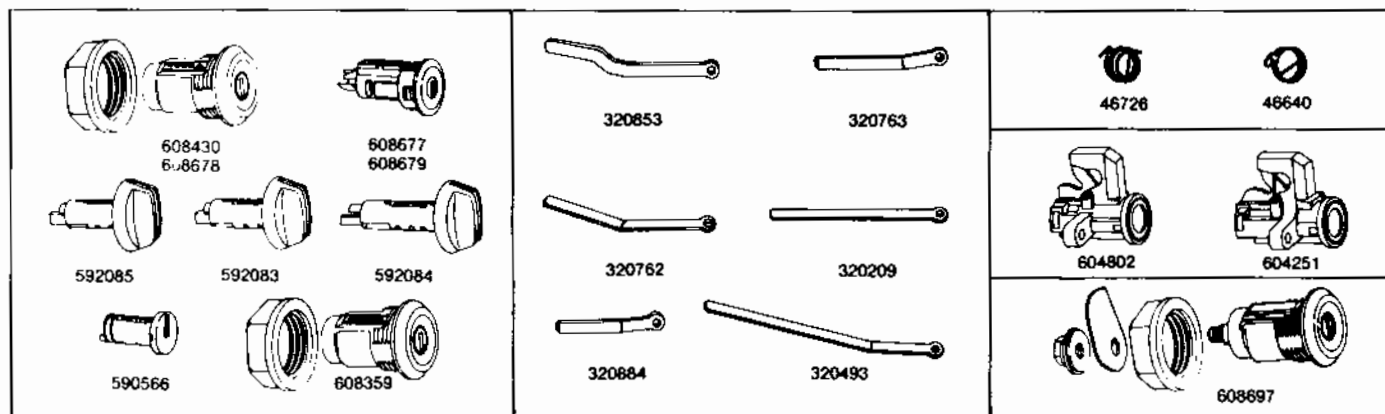

PART NO.	MODELS	TYPE	SERIES	KEYS	GRV.	CAR MFRS. PART NO.	CAR CODE APPLICATION
608678	B-E-F-G-H-N-S-T-X	Rear Compartment Lock Coded - Universal - Less Cyl. Return Spring & Shaft w/Mtg. Nut	ES		53		
608679	1966-1972	Lock Coded Less Cyl. Return Spring & Shaft	ES		53		
608430	608678	Lock Uncoded - Universal - Less Cyl. Return Spring & Shaft w/Mtg. Nut			53		
608677	608679	Lock Uncoded Less Cyl. Return Spring & Shaft			53		
320853	H-N	Lock Shaft					
320763	F-G	Lock Shaft					
320762	E-T	Lock Shaft					
320209	608679	Lock Shaft					
320884	H-N-B-F-G	Lock Shaft					
320493	X-S	Lock Shaft					
320701	608679-608677-608678- 608430	Tumbler Retainer					
46726	608678-608430	Lock Cyl. Return Spring					
46640	608679-608677	Lock Cyl. Return Spring					
592085	E-T	Glove Compartment Lock Cyl. Uncoded			61		
592083	Prior 1979	Lock Cyl. Uncoded			53		
592084	Prior 1979	Lock Cyl. Uncoded			53		
604802	592085-592083	Case & Rotor				3508886	
604251	592084	Case & Rotor				2999806	
320310		Tumbler #1					
72310		Tumbler #2					
72340		Tumbler #3					
82293		Tumbler #4					
32503		Tumbler #5					
32504		Tumbler #6					
320455		Tumbler Retainer					
46550		Tumbler Spring				812281	
590566		Tailgate Lock Cyl. Uncoded - Manual			61		
608680	B-F-G-H-N	Liftgate Lock Coded - Universal - Less Cyl. Return Spring & Shaft w/Mtg. Nut	EP		61		
608359	608680	Lock Uncoded - Universal - Less Cyl. Return Spring & Shaft w/Mtg. Nut			61	4054973	
608697	1979 & Prior	Lock Service Packaged Uncoded			61		
320884	608680-608359	Lock Shaft - Universal					
46726	608680-608359	Cyl. Return Spring					
320701	608680-608359	Tumbler Retainer					
592083	B-E-F-G-H-M-N-S-T-X-Z	Stowage Lock Cyl. Uncoded			53		
604802	592083	Case & Rotor