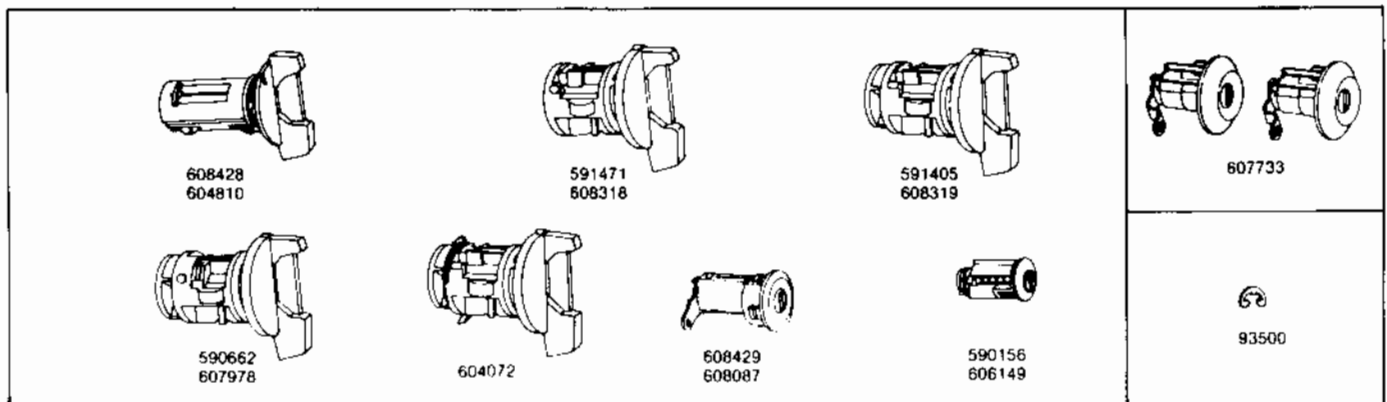

CHRYSLER 1979

PART NO.	MODELS	TYPE	SERIES	KEYS	GRV.	CAR MFRS. PART NO.	CAR CODE APPLICATION
604810	B-E-F-G-H-N-S-T-X	Ignition Lock Coded - Tilt Column		EP	61	3861793	
608318	B-E-G-H-N-T	Lock Coded - Conventional Column		EP	61	4054878	
608319	M-Z	Lock Coded		EP	61	5207206	
607978	S-X	Lock Coded		EP	61		
606149	1979 & Prior	Lock Coded		EP	61	3730793	
604072	1970-1971	Lock Coded		EP	61	D-299749	
608428	604810	Lock Uncoded - Tilt Column			61		
591471	608318	Lock Uncoded - Conventional Column			61	4054972	
591405	608319	Lock Uncoded			61	5207202	
590662	607978	Lock Uncoded			61		
608696	604072	Lock Uncoded			61		
590156	606149	Lock Uncoded			61		
321001	604810-608428	Side Bar Tumbler #1					
321002	604810-608428	Side Bar Tumbler #2					
321003	604810-608428	Side Bar Tumbler #3					
321004	604810-608428	Side Bar Tumbler #4					
321005	604810-608428	Side Bar Tumbler #5					
321006	604810-608428	Side Bar Tumbler #6					
590091	604810-608428	Tumbler Spring					
320501	604810-608428	Tumbler Retainer					
320484	608318-608319-607978- 591471-591405-590662- 604072-608696	Tumbler Retainer				3454523	
320159	590156	Tumbler Retainer					
607733	1966 & Up	Doors Lock Set		EP	61	2824459	
608087	All Models	Lock Coded w/Pawl - Universal - R. H. & L. H.		EP	61	3730936	
608429	608087	Lock Uncoded w/Pawl - Universal - R. H. & L. H.			61		
320169	608087	Tumbler Retainer				2765069	
93500	608087	E-Ring Retainer