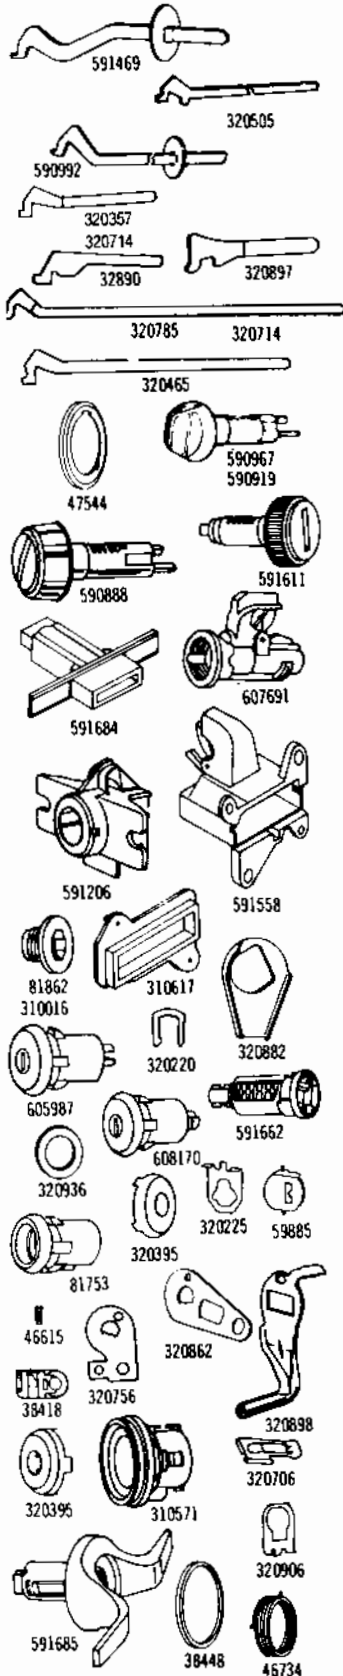

1979 LOCKS

PART NO.	MODELS	TYPE	KEYS SERIES	CAR MFRS PART NO.	CAR CODE APPLICATION

GENERAL MOTORS (Continued)

591469 320505 590992 320357 320714 32890 320897 320785 320714 320465 47544 46399	Chev. A-Sp All X Cadillac K & K Electric Chev. T Pontiac F Chev. H - Sp-27 Pontiac H - Sp-27 Chev. H - Sp-77 Pontiac H - Sp-07 Chev. F Chev. H-Sp - Hr-07 Olds H-Sp Buick H-Sp Chev. H-Sp - Hm-07	Rear Compartment (Continued) Lock Shaft & Washer Lock Shaft - Universal Lock Shaft & Washer Lock Shaft - Universal Lock Shaft - Universal Lock Shaft - Universal Lock Shaft Lock Shaft Lock Shaft - Universal Lock Case Gasket - Electric Lock Cyl Return Spring ** Service with Complete Assembly		20097033 4539442 1704925 9714052 9614429 3788294 20061224 1650160 8732480 20030348 700087	1 1-2-3-4 6 1-2-3-4 1-2-3-4 1-2 1 1-3-4 1-2-3-4 4-6 1-2-3-4-6
590967 590829 590919 590888 591611 591684 607691 591206 591558 81862 310016 310617 46712	Chev. B-F-T Pontiac F Olds B & C Chev. Y Pontiac B Cadillac C-D-K All X Buick B & C All A All E All Models except A & E All A All E All E Same as 310617	Glove Compartment Lock Cyl. Uncoded - Medium Lock Cyl. Uncoded - Long Lock Cyl. Uncoded - Short Lock Cyl. Uncoded - Medium Lock Cyl. Uncoded Lock Cyl. Uncoded Case & Rotor - Universal Case & Bolt Case & Rotor Bezel w/Short Cyl. Bezel w/Medium & Long Cyl. Cover Plate Plastic Return Spring	51 51 51 51 51	9832566 9632733 1154506 9632732 9632760 3079213 555970 1259898 9632764 3922831 3957093 20102772 9677779	1-2-3-4 1-2-6 1-2-3-4 4 1-2-3-4 3-4-6 1-2-3-4-6 1-2-3-4 3-4-6 1-2-3-4-6 3-4-6 3-4-6
590967 607691	All A & B Same as 590967	Console Lock Cyl. Uncoded - Medium Case & Rotor - Universal		9632737 555970	1-2-3-4 1-2-3-4-6
605987 320220 320882 320936	All A & B Same as 605987 All B Same as 320882	Floor Compartment Lock Coded - Universal Lock Clip Lock Pawl Lock Washer		231648 7031094 20001117 20090223	1-2-3-4 1-2-3-4 1-2-3-4 1-2-3-4
608170 591662 81753 320395 320225 59885 46615 320756 320862 320706 38418 320395 310571 320898 591685 38448 320906 46734	All B Chev. H-Sp Pontiac H-Sp 608170 608170 608170 608170 608170 608170 608170 Chev. H-Sp Pontiac H-Sp All B Chev. H-Sp Pontiac H-Sp All B Chev. H-Sp Pontiac H-Sp All A Same as 310571 Same as 310571 Same as 310571 Same as 310571 Same as 310571	Tailgate Lock Coded Less Pawl - Universal Lock Cyl. Uncoded Lock Case Lock Case Cap Lock Clip Unit Shutter Springs Lock Pawl Lock Pawl Lock Clip Retainer Lock Case Cap Lock Case Lock Pawl Lock Cyl. Uncoded O-Ring Clip Return Spring	C-D 51-B 51	714357 3924150 230018 7029561 7031050 7016678 9667000 29007897 4234830 20007898 230018 3064840 3064843 9632765 3065573 3064844 3070489	1-2-3-4-6 1-2-3-4-6 1-2-3-4-6 1-2-3-4-6 1-2-3-4-6 1-2-3-4-6 1-2-3-4-6 1-2 1-2-3-4 1-2 1-2-3-4 1-2-3-4-6 1-2-3-4 1-2-3-4 1-2-3-4 1-2-3-4 1-2-3-4