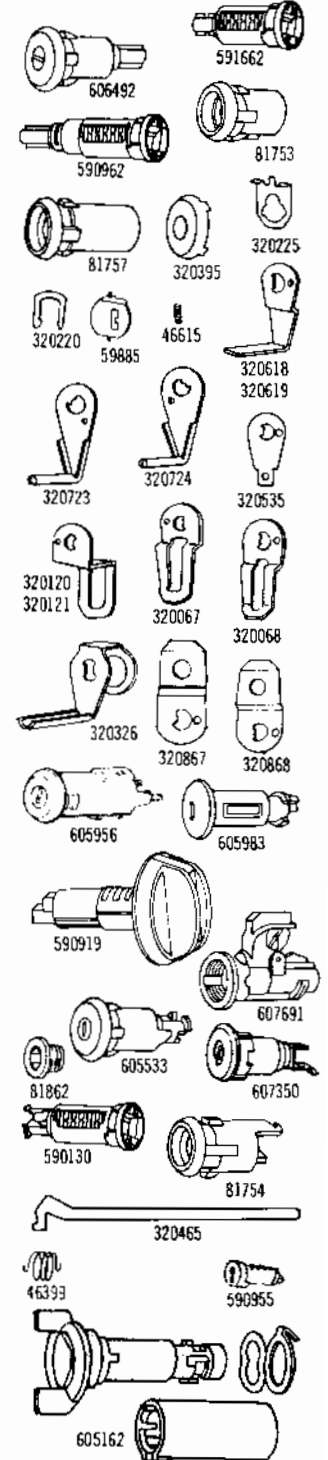

605532 607872	Astro-Steel Tilt G-P 100-200-300 C-K-100-200-300	Ignition Lock Cyl. Coded - Universal Lock Coded	A-B A-B	50-A 50-A	695450 7830380	1 1-2-3-4-6
608170	G-100-200-300 C-K-100-200-300-10516 C-5-6-7-D D9K - D9L J8C - J9C000 RPO W6N - W7N00 RPO N9E - N9F	Doors				
606492	G-100-200-300 C-K-100-200	Lock Coded w/Keys - Univ. Less Pawl	C-D	51-B	714357	1-2-3-4-6
591662	608170	Lock Coded w/Keys - Univ. Less Pawl	C-D	51-B	1154387	1-2-6
590962	606492	Lock Cyl. Uncoded		51		1-2-3-4-6
81753	608170	Lock Cyl. Uncoded		51		1-2-6
81757	606492	Lock Case			3924150	1-2-3-4-6
320396	605533-608170-606492	Lock Case				1-2-6
320225	608170	Lock Case Cap			230018	1-2-3-4-6
320220	606492	Lock Clip			7029561	1-2-3-4-6
59885	605533-608170-606492	Lock Clip			7031094	1-2-6
46615	605533-608170-606492	Unit Shutter			7031050	1-2-3-4-6
320618	G-100-200-300	Springs			7016678	1-2-3-4-6
320619	Same as 320618	Lock Pawl - R. H. - Universal			3997478	1
320723	C-K-100-200-300-10516 C-5-6-7-D	Lock Pawl - L. H. - Universal			3997477	1
320724	Same as 320723	Lock Pawl - R. H.			7040173	1
320535	G-100-200-300	Lock Pawl - L. H.			7040174	1
320945	Same as 320535	Lock Pawl - Side Rear Door			3988967	1
320120	W6N - W7N00 RPO	Lock Pawl - Rear Door			14002392	1
320121	Same as 320120	Lock Pawl - R. H.			7029282	1-2-3-4-6
320067	D9K - D9L	Lock Pawl - L. H.			7029383	1-2-3-4-6
320068	J8C - J9C000 RPO	Lock Pawl - R. H.			7026770	1-2-3-4
320326	Same as 320067	Lock Pawl - L. H.			7026771	1-2-3-4
320867	C-K-100-200	Lock Pawl - Rear Door			3912425	1
370868	N9E - N9F	Lock Pawl - R. H.				
605956	Same as 320867	Lock Pawl - L. H.				
605983	C-K-100-200-10516	Lock Coded - Elect. Tailgate - Univ.			6259511	1
590919	Same as 605956	Lock Coded - Manual Tailgate - Univ.			338285	1
81862	G-100-200-300	Lock Cyl. Uncoded - Short - Univ.			1154506	
607350	Same as 590919	Case & Rotor - Universal			555970	
605533	81862	Bezel w/Short Cyl.			3922831	
590130	G-100-200-300	Alarm Lock Coded			374169	
81754	N9E - N9F	Lock Coded Less Shaft & Cyl.				
320465	590130	Return Spring - Universal - Battery & Tool Box			231481	
46399	81754	Lock Cyl. Uncoded				
	320465	Lock Case			7015899	
	46399	Lock Shaft - Universal - Battery & Tool Box			8732480	
	590955	Lock Cyl. Return Spring Battery & Tool Box			7001087