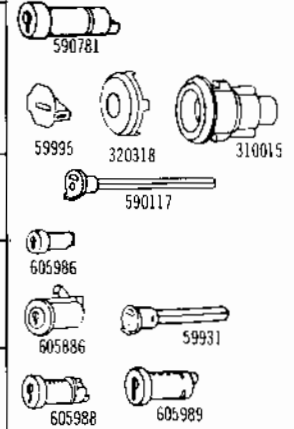

1979 LOCKS

PART NO	MODELS	TYPE	KEYS SERIES	GRV	CAR MFRS PART NO	CAR CODE APPLICATION

AMERICAN MOTORS — JEEP (Continued)

590781 310015 320318 59995 590117	All Models All Models All Models All Models All Models	Doors Lock Cyl. Uncoded Lock Case Lock Case Cap Unit Shutter Assy. Adaptor & Shaft Assy.		60	4484241	
605986 605886	All Models All Models	Glove Compartment Lock Cyl. Uncoded Case & Bolt Assy.		60	8122968 8122969	
605988 59931 605989	J-Line J-Line J-Line	Tailgate Lock Cyl. Uncoded - Electric Adaptor & Shaft Assy. Lock Cyl. Uncoded - Manual		60 60	8122970 962048 8122971	
		Key Blanks Same as A. M. C. Lock Parts for Ignition and Snap-In Tumblers same as A. M. C.