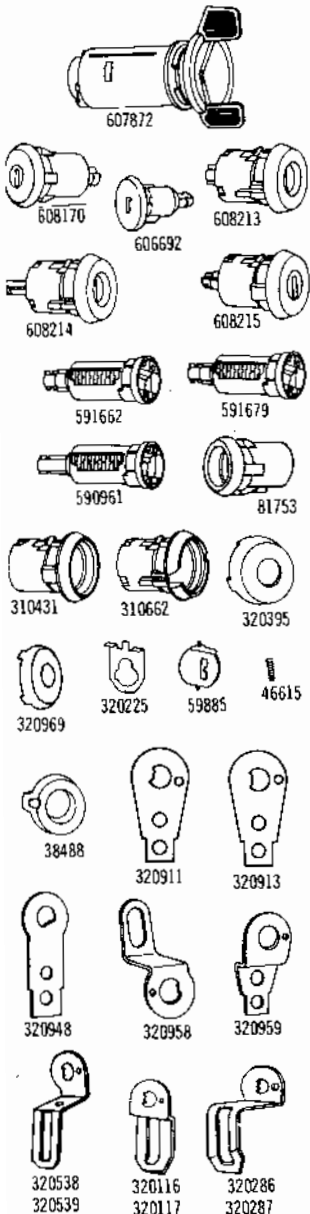

1979 LOCKS

PART NO.	MODELS	TYPE	KEYS		CAR MFRS. PART NO.	CAR CODE APPLICATION
			SERIES	GRV		

GENERAL MOTORS

Car Code legend for 1975 Models changed to Fisher Body system:
Car Code legend for General Motors Car Lines indicating the different applications for each part:

1 - Chevrolet   # 2 - Pontiac   # 3 - Oldsmobile   # 4 - Buick   # 6 - Cadillac

GENERAL MOTORS BODY STYLE DETAIL

	CHEVROLET	PONTIAC	OLDSMOBILE	BUICK	CADILLAC
A	El Camino	LeMans	Cutlass	Century	
A	Malibu	Grand Am	Vista Cruiser		
A-Sp	Monte-Carlo	Grand Prix	Cutlass Supreme	Regal	
B	Impala	Catalina	Delta 88 & Royale	LaSabre	
B	Caprice	Grand Safari	Custom Cruiser	Estate Wagon	
B		Bonneville			
C			98	Electra	Deville
C-Sp					Fleetwood
D					Fleetwood 23-33
E			Toronado	Riviera	El Dorado
F	Camaro	Firebird			
F	Berlinetta				
H-Sp	Monza	Sunbird	Starfire	Skyhawk	
*H-Sp	07-27 - Hatchback (similar to Tailgate Style)		15 - Station Wagon	27 - Notchback (Regular Trunk Style)	
*H-Sp	HR - Deluxe Model	HM - Standard Model			
K					Seville
T	Chevette				
X	Nova	Phoenix	Omega	Skylark	
Y	Corvette				

For Lock Set Requirements See Our Brochure AS-7131.
* See Service Bulletin AS-1050.

Part No.	Models	Type	Series	Grv	Car Mfrs. Part No.	Car Code Application
607872	All Models	Ignition Lock Coded	A-B	50-A	7830380	1-2-3-4-6
608170	Chev. B-H-T-X-Y-A - 4 Dr. Pontiac B-F-H-X-A - 4 Dr. Olds B & C-F-H-X-A - 4 Dr. Buick E-H-X-B & C Manual-A - 4 Door	Doors				
606692	Cadillac E-K-C-Dz Chev. Y Buick B & C-E (Elect.) Cadillac C & D-E-K	Lock Coded Less Pawl - Universal	C-D	51-B	714357	1-2-3-4-6
608213	Olds E Buick E Cadillac E	Lock Coded Elect. Less Pawl - Univ.	C-D	51-B		1-3-4-6
608214	Buick E Cadillac E	Lock Coded Optic Manual - Less Pawl	C-D	51-B	1155453	3-4-6
608215	Chev. A - 2 Door - F Pontiac A - 2 Door Olds A - 2 Door Buick A - 2 Door	Lock Coded Optic Elect. - Less Pawl	C-D	51-B	1155454	4-6
591662	608170 & 608213	Lock Coded Less Pawl	C-D	51-B		1-2-3-4
590961	606692	Lock Cyl. Uncoded		51		1-2-3-4-6
591679	608214	Lock Cyl. Uncoded		51		1-3-4-6
81753	608215	Lock Cyl. Uncoded		51		4-6
310431	608170 & 608215	Lock Case			3924150	1-2-3-4-6
310662	606692	Lock Case				4-6
320395	608213 & 608214	Lock Case				3-4-6
320969	608170-606692-608215	Lock Case Cap			230018	
320225	608213 & 608214	Lock Case Cap				
59885	All Models	Lock Clip			7029561	1-2-3-4-6
46615	All Models	Unit Shutter			7031050	1-2-3-4-6
38488	608213 & 608214	Springs			7016678	1-2-3-4-6
320948	Chev. T - 4 Door	Lens				
320958	All A - 4 Door	Lock Pawl - R. H. & L. H.			20060455	1
320959	Buick E					
320948	Cadillac E	Lock Pawl - R. H. & L. H.			20060454	1-2-3-4
320958	Olds E	Lock Pawl - R. H. & L. H.			20105719	1-2-3-4
320959	Buick E					
320538	Cadillac E	Lock Pawl - R. H.			20105724	4-6
320539	Same as 320958	Lock Pawl - L. H.			20105725	4-6
320116	Pontiac F	Lock Pawl - R. H.			545985	2-6
320117	Same as 320538	Lock Pawl - L. H.			545986	2-6
320286	All X - 4 Door	Lock Pawl - R. H.			7029380	1-2-3-4
320287	Same as 320116	Lock Pawl - L. H.			7029381	1-2-3-4
	All X - 2 Door	Lock Pawl - R. H.			7033393	1-2-3-4-6
	Same as 320286	Lock Pawl - L. H.			7033394	1-2-3-4-6