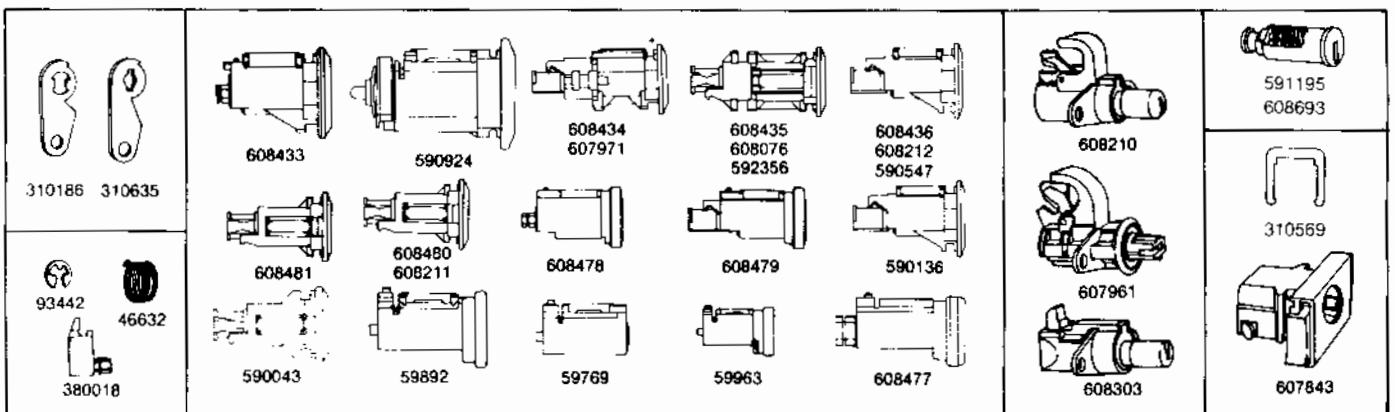

PART NO.	MODELS	TYPE	SERIES	KEYS GRV.	CAR MFRS. PART NO.	CAR CODE APPLICATION		
Doors (Continued)								
608433 590924 310186	608670 1966-1979 1960-1965 608670-608433	Lock Uncoded Lock Uncoded Lock Pawl - Univ. - R. H. & L. H.		49 40	D2AZ- 6521970-A			
310635 380018 320126 32438 93442	590924 608670-608433 608670-608433 590924 608670-608433	Lock Pawl - Univ. - R. H. & L. H. Rod Retainer Tumbler Retainer Tumbler Retainer E-Ring Retainer						
Rear Compartment								
607971 608076	B-K-M A-C-D-L-O-S-W-Z- 4 (Exc. 54M)	Lock Coded - Universal	FB	48			C5AB- 6243294-A	
608212 608211	E 1978	Lock Coded - Vertical Mtg. Lock Coded - Universal	FB FB	48 48				
608434 608435 608436	607971 608076 608212	Lock Uncoded - Universal Lock Uncoded - Vertical Mtg. Lock Uncoded - Universal	FB FB	48 48 48				
592356 608481	Fleet Fleet - 1978	Lock Uncoded - Vertical Mtg. Lock Uncoded		49 49				
590547 608480	Fleet 608211	Lock Uncoded Lock Uncoded		49 48				
608478 608479	1970 1970	Lock Uncoded Lock Uncoded		48 48				
590136 590043	1967 Prior 1966	Lock Uncoded Lock Uncoded		48 41				
59892 59769	Prior 1966 Prior 1966	Lock Uncoded Lock Uncoded		41 41				
59963 608477	Prior 1965 1965-1964 Galaxie	Lock Uncoded Lock Uncoded		41 41				
46632	607971-608671-608672- 608673-608076-608211- 608212-608434-608435- 608436-592356-608481- 590547-608480	Cyl. Return Spring						
Glove Compartment								
608210 607961	E-Y D-L-O-S-V-W-4 (Exc. 54M)	Lock Coded Lock Coded - Universal	FB FB	48 48	D20B- 6522077-AA			
608303 608693	1972 & Prior A-B-C-K-M-Z	Lock Coded Lock Cyl. Coded	FB FB	48 48				
591195 320661	608693 608693-591195	Lock Cyl. Uncoded Tumbler #1		48				
320662 320663	608693-591195 608693-591195	Tumbler #2 Tumbler #3						
320664 320665	608693-591195 608693-591195	Tumbler #4 Tumbler #5						
320962 46738	608693-591195 608693-591195	Anti-Rattle Tumbler Anti-Rattle Tumbler Spring						
46698	608693-591195	Tumbler Spring						
607843 310569	608693-591195 607843	Glove Latch Retainer Clip