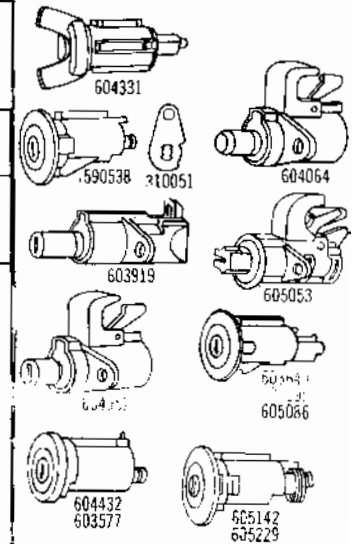

FORD

		Ignition				
604331	All Models	Lock Coded	FA	49		
590538	All Models	Doors		49		
310051	All Models	Lock Coded - Less Lever	FA			
		Lever - Universal				
603919	T-Bird	Glove Compartment	FB	48		
604064		Lock Coded	FB	48		
604952		Lock Coded	FA	49		
605053		Lock Coded	B	48		
603644		Rear Compartment	FB	48		
603577		Lock Coded	FB	48		
604098		Lock Coded	FB	48		
605086		Lock Coded	FA	49		
605142		Lock Coded	FB	48		
605229		Lock Coded	FA	49