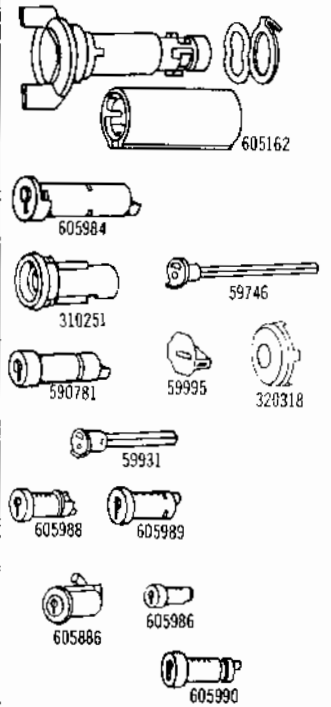

1973 LOCKS

PART NO.   MODEL   TYPE   KEYS SERIES   GRV   CAR MFRS PART NO.   CAR CODE APPLICATION

AMERICAN MOTORS (Continued)

		Ignition				
320606		Snap-In Tumblers				
320666		Tumbler #1				
320667		Tumbler #2				
320668		Tumbler #3				
320669		Tumbler #4				
320698		Tumbler #5				
46650		Ret. Tumbler				
		Tumbler Spr.				

AMERICAN MOTORS - JEEP

		Ignition				
605162	J-Line (LHD)	Steering Column Lock Cyl. Uncoded & Sleeve w/Washers		60		
605984	C-104-Universal	Lock Cyl. Uncoded		60		
590781	All Models	Doors		60		
310251	All Models	Lock Cyl. Uncoded			4484241	
320318	All Models	Lock Case				
59995	All Models	Lock Case Cap				
59746	All Models	Unit Shutter Assy. Adaptor & Shaft Assy.				
605986	All Models	Glove Compartment		60	8122968	
605886	All Models	Lk. Cyl. Uncoded Case & Bolt Assy.				
605988	J-Line	Tailgate		60	8122970	
59931	J-Line	Lk. Cyl. Uncoded - Electric Adaptor & Shaft Assy.		60	962048	
605989	J-Line	Lk. Cyl. Uncoded - Manual		60	8122971	
605990	C-104	Lk. Cyl. Uncoded - Door Gate		60	8122972	
		Key Blanks				
		Same as A. M. C.				
		Lock Parts for Ignition and Snap-In Tumblers same as A. M. C.