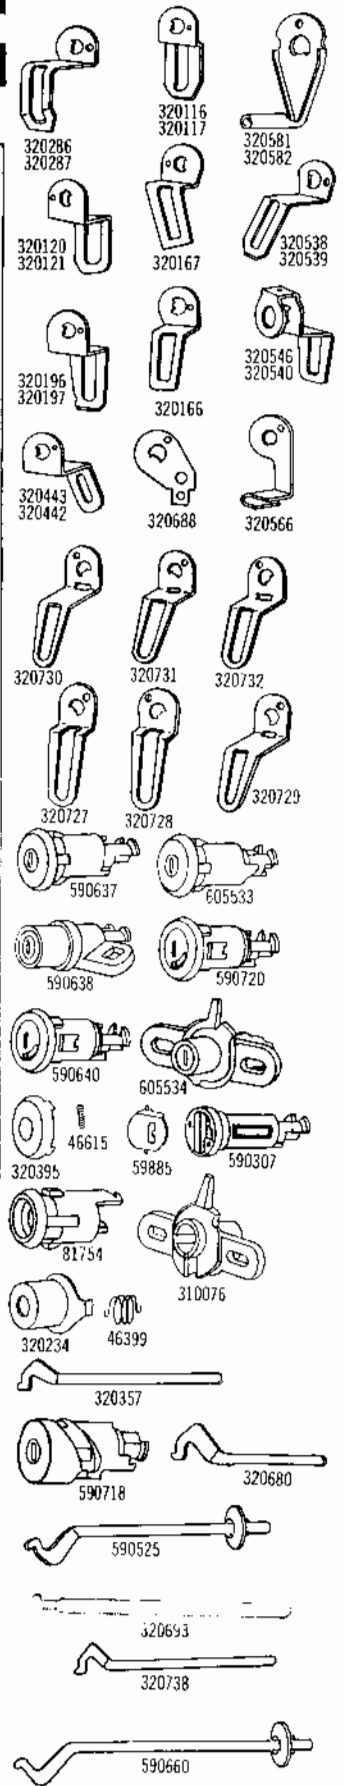

Doors (Continued)						
320286	Chev X - 2 Dr.	Lock Pawl - R. H.			7033393	5-3-9
320287	Pontiac X - 2 Dr.	Lock Pawl - L. H.			7033394	5-3-9
320116	Olds X - 2 Dr.					
	Same as 320286					
	Chev X - 4 Dr.	Lock Pawl - R. H.			7029380	5-1-2-3
	Olds X - 4 Dr.	Lock Pawl - L. H.			7029381	5-1-2-3
320117	Pontiac X - 4 Dr.	Lock Pawl - R. H.			7029765	5-1-2-3-9
320166	Same as 320116	Lock Pawl - L. H.			7029766	5-1-2-3-9
320167	Chev H					
320581	Chev H					
	All Buick E					
	Olds E					
	Cadillac C-D-E	Lock Pawl - R. H.			9837208	1-2-9
320582	Same as 320581	Lock Pawl - L. H.			9837209	1-2-9
320538	Pontiac F	Lock Pawl - R. H.			545985	3
320539	Pontiac F	Lock Pawl - L. H.			545986	3
320540	Chev F	Lock Pawl - R. H.			3990962	5
320546	Chev F	Lock Pawl - L. H.			3990963	5
320442	Corvette	Lock Pawl - R. H.			3961314	5
320443	Corvette	Lock Pawl - L. H.			3961313	5
320688	Chev A-sp - 2 Dr.	Lock Pawl R & L			9612832	5-1
320729	Buick A - 4 Dr.					
	Olds A - 2 Dr.					
	Pontiac A-sp - 2 Dr.	Lock Pawl - R. H.			9871758	2-3
320730	Same as 320729	Lock Pawl - L. H.			9871759	2-3
320731	Chev A					
	Buick A - 2 Dr.					
	Olds A					
	Pontiac A - 2 Dr.	Lock Pawl - R. H.			9628063	5-1-2-3
320732	Same as 320731	Lock Pawl - L. H.			9628064	5-1-2-3
320727	Pontiac A - 4 Dr.	Lock Pawl - R. H.			9871760	3
320728	Pontiac A - 4 Dr.	Lock Pawl - L. H.			9871761	3
320566	Chev H	Lock Pawl - Rear Dr.			9823087	5
Rear Compartment						
*590720	Buick B (BP)-C	Lk. Coded - Less Shaft & Return Spr.	L-M	57	1244542	1-3
605533	Pontiac A-sp					
	Chev A-B-X					
	Buick A-B (L-N)-E					
	Olds A-B-E-X					
	Pontiac A-B-X					
	Cadillac C-D-E	Lk. Coded - Less Shaft & Return Spr. - Universal	L-M	57		5-1-2-3-9
*590637	All Chev H-X-17	Lk. Coded - Less Shaft & Cyl. Return Spr. - Universal	L-M	57	3990959	5-2-3
	Olds X-17					
	Pontiac X-17					
*590638	Chev F	Lk. Coded - Less Shaft & Cyl. Return Spr. - Universal	L-M	57	3996652	5
*590718	Chev A-sp	Lk. Coded - Less Shaft & Cyl. Return Spr. - Universal	L-M	57	6259508	5
*590640	Olds B & C	Lk. Coded - Less Shaft & Cyl. Return Spr. - Universal	L-M	57	231374	1-2
605534	Buick A (AJ)					
	Pontiac F	Lk. Coded - Less Shaft & Cyl. Return Spr. - Universal	L-M	57		5-1-2-3-9
590307	605533-605534	Lk. Cyl. Uncoded			7031050	5-1-2-3-9
59885	605533-605534	Unit Shutter Assy.			7016678	5-1-2-3-9
46615	605533-605534	Unit Shutter Spr.			7015899	5-1-2-3-9
81754	605533	Lk. Case			230018	5-1-2-3-9
320395	605533	Lk. Case Cap			7026218	3
310076	605534	Lk. Case			9786897	3
320234	605534	Lk. Case Cap			7001087	5-1-2-3-9
46399	All Models	Lk. Shaft Spr.				
320357	Chev H-X					
	Pontiac B-X					
	Buick A (AJ)					
	Olds B-X	Lk. Shaft - Universal			9714052	5-1-2-3
320693	Chev F					
	Pontiac F	Lk. Shaft - Universal			9723611	5-3
320680	Chev B	Lk. Shaft			9877519	5
590525	Cadillac C & D	Lk. Shaft & Guard Washer			9851764	9
590660	Cadillac E	Lk. Shaft & Guard Washer			9618077	9
320738	Pontiac A-Asp	Lk. Shaft - Universal			9649540	5-2-3