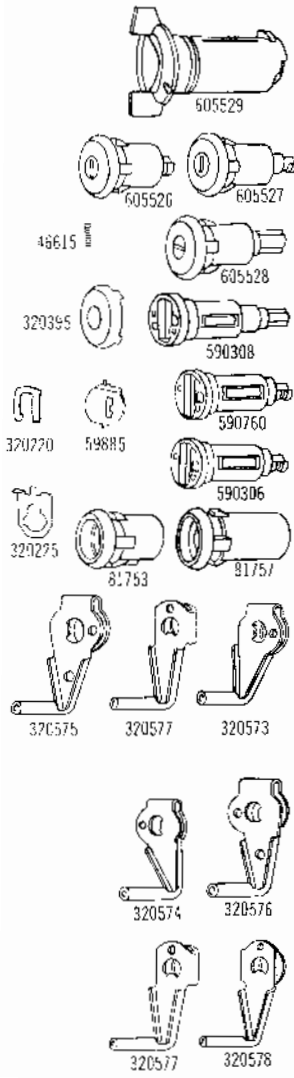

605529	All Models	Ignition Lock Coded - Universal	J-K	56		5-1-2-3-9
605527	All Chev B Buick B & C Olds B & C Pontiac B	Doors Lock Coded Less Pawl - Universal	J-K	56		5-1-2-3
605526	All Chev A-H-X-Y Buick A & E Olds A & E & X Pontiac A-F-X Cadillac	Lock Coded Less Pawl - Universal	J-K	56		5-1-2-3-9
605528	All Chev F	Lock Coded Less Pawl - Universal	J-K	56		5
590760	605527	Lock Cyl. Uncoded		56		5-1-2-3
590306	605526	Lock Cyl. Uncoded		56		5-1-2-3-9
590308	605528	Lock Cyl. Uncoded		56		5
81753	605527-605526	Lock Case			3924150	5-1-2-3
81757	605528	Lock Case			3918746	5-1-2-3-9
320225	605527-605526	Clip			7029561	5-1-2-3-9
320220	605528	Clip			7031094	5
320395	All Models	Case Cap			230018	5-1-2-3-9
59885	All Models	Unit Shutter Assy.			7031050	5-1-2-3-9
46615	All Models	Unit Shutter Spr.			7016678	5-1-2-3-9
320573	All Chev B - 4 Dr. Pontiac B - 4 dr.	Lock Pawl - R. H.			9839201	5-3
320574	Same as 320573	Lock Pawl - L. H.			9839202	5-3
320575	All Chev B - 2 Dr. Pontiac B - 2 Dr.	Lock Pawl - R. H.			9839203	5-3
320576	Same as 320574	Lock Pawl - L. H.			9839204	5-3
320577	All Buick B & C Olds B & C	Lock Pawl - R. H.			9839205	2-3
320578	Same as 320577	Lock Pawl - L. H.			9839206	2-3