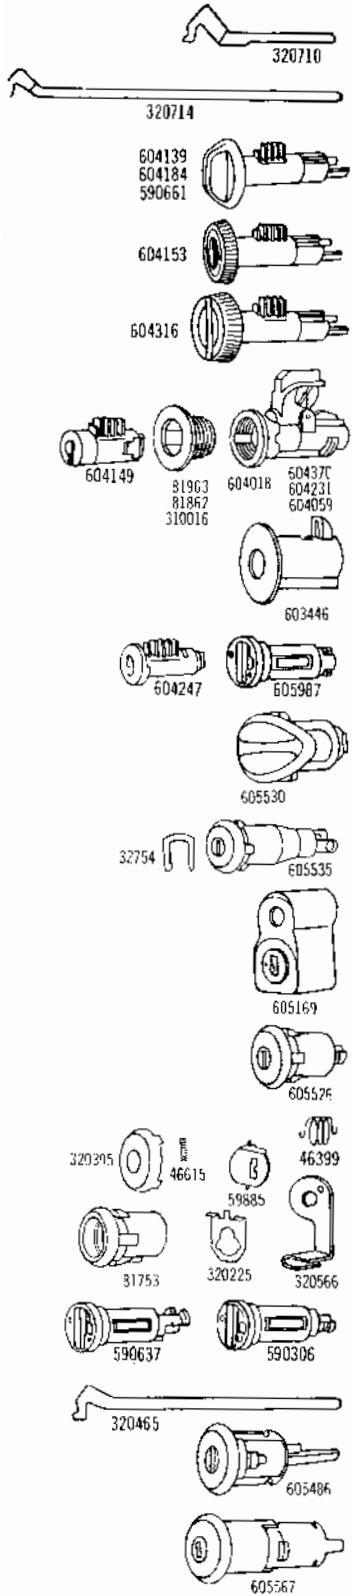

GENERAL MOTORS (Continued)						
Rear Compartment (Continued)						
	320710	Chev A				
	320714	Buick A Chev Asp Buick B-C-E Olds Asp-E-C	Lk. Shaft		9877518	5-1
			Lk. Shaft - Universal		9614429	5-1-2
	604139	Chev B-X				
	604184	Pontiac X				
	590661	Olds X	Lk. Cyl. Uncoded - Short		57 8717640	5-2-3
	604153	Chev A-F-Asp	Lk. Cyl. Uncoded - Medium		57 6259509	5-3
	604316	Pontiac F	Lk. Cyl. Uncoded - Short		57 8717642	1
	604184	All Buick	Lk. Cyl. Uncoded - Short		57 8774152	2
	604149	Pontiac A & B-Asp	Lk. Cyl. Uncoded - Long		57 8746784	3-9
	604018	All Cadillac	Lk. Cyl. Uncoded		57 8723333	5
	604370	Chev Y	Case & Rotor		3934137	5-3
	604231	Chev B-X	Case & Rotor		3957092	5-3
	604059	Chev A-F	Case & Rotor		1387489	1
	603446	Pontiac F	Case & Rotor		403287	3-9
	81862	All Buick	Case & Bolt		8869811	5-2-3
	310016	Pontiac A-Asp-B	Bezel - Short		3922831	5-1-2-3
	81963	All Cadillac	Bezel - Medium		3957093	5-3
	604247	Chev Y	Bezel - Long		1387527	3-9
	605987					
Console						
	604247	Buick & Olds	Lk. Cyl. Uncoded		57 8754553	1-2
Floor Compartment						
	605530	Buick B	Lk. Coded - Universal	L-M	57 6258011	5-1-2-3
	605987	Olds B	Lk. Coded - Universal	L-M	57 231648	1-2
	32754	Buick A	Lk. Clip		7011819	5-1-2-3
	32754	Olds A				
	32754	All Models				
Alarm Lock						
	605535	Chev Y	Lk. Coded - Universal	L-M	57 3986860	5
Tire Lock						
	605169	Chev Y	Lk. Coded - Universal	L-M	57 3912416	5
Tailgate - Manual						
	605526	Chev H	Back Door Lk. Coded - Less Pawl - Universal	J-K	56 695452	5-1-2-3-9
	590306	605526	Lk. Cyl. Uncoded		56 3924150	5-1-2-3-9
	81753	605526	Lk. Case		230018	5-1-2-3-9
	320395	605526	Lk. Case Cap		7031050	5-1-2-3-9
	59885	605526	Unit Shutter Assy.		7029561	5-1-2-3-9
	59885	605526	Lk. Clip		7016678	5-1-2-3-9
	46615	605526	Unit Shutter Spr.		9823087	5
	320225	605526	Lk. Pawl			
	46615	605526				
	320566	605526				
	590637	Chev A				
	81753	Buick A				
	320225	Buick A				
	320566	Olds A				
	590637	Pontiac A	Lk. Coded - Less Shaft - Universal	J-K	56 3990959	5-1-2-3
	590306	Same as 590637	Lk. Shaft - Universal		8732480	5-1-2-3
	46399	Same as 590637	Lk. Cyl. Spring		7001087	5-1-2-3-9
Tailgate - Electric						
	320465					
	605486	Chev B				
	605567	Buick B	Lk. Coded - Electric Universal	J-K	56 6272120	5-1-2-3
	605567	Olds B				
	605567	Pontiac B				
	605567	Chev B				
	605567	Buick B				
	605567	Olds B				
	605567	Pontiac B	Lk. Coded - Manual - Universal	J-K	56 328758	5-1-2-3