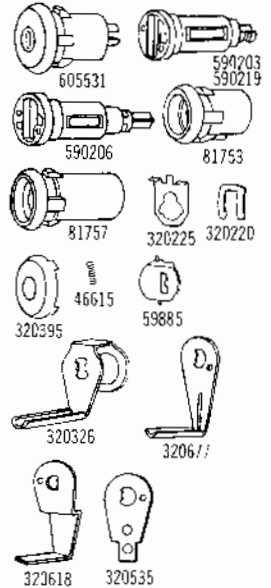

CHEVROLET TRUCK "72"

Ignition						
605532	All Models	Lock Cyl. Coded - Universal	N-P	54		5
603840	All Models	Lock Cyl. Uncoded		54	7023198	5
Doors						
605526	C & G Line	Lock Coded Less Pawl - Universal	N-P	54		5-1-2-3
605528	C Line	Lock Coded Less Pawl - Universal	N-P	54		5
605122	C Line	Lock Coded - Universal	N-P	54	3997402	5
605531		Lock Coded Less Pawl - Universal	S-U	55	3987265	5-2
590203	605526	Lock Cyl. Uncoded		54	7024775	5
590219	605526	Lock Cyl. Uncoded - Side & Rear Door		55		5
590206	605528	Lock Cyl. Uncoded		54		5
81753	605526	Lock Case			3924150	5-1-2-3
81757	605528	Lock Case			3918746	5-1-2-3-9
320225	605526	Lock Clip			7029561	5-1-2-3-9
320220	605528	Lock Clip			7031094	5
59885	605526-605528	Unit Shutter Assy.			7031050	5-1-2-3-9
46615	605526-605528	Unit Shutter Assy. Spr.			7016678	5-1-2-3-9
320395	605526-605528	Lock Case Cap			230018	5-1-2-3-9
320618	C & G Line	Lock Pawl - Universal R. H. & Rear Door			3997478	5
320618	C & G Line	Lock Pawl - Universal L. H.			3997477	5
320677	C & G Line	Lock Pawl - Rear Door			6263131	5
320535	G Line	Lock Pawl - Side Door			3988967	5
320326	C Line	Lock Pawl - Rear Door			3912425	5