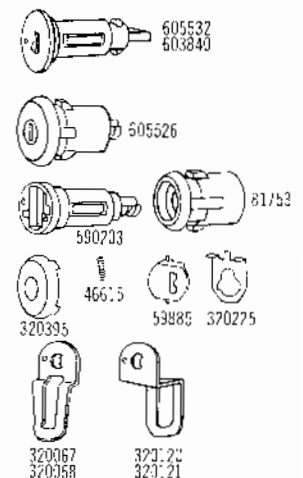

G.M.C. TRUCK "72"

Ignition						
605532	All Models	Lock Cyl. Coded - Universal	N-P	54		5
603840	All Models	Lock Cyl. Uncoded		54	7023198	5
Doors						
605526	A 1 Models	Lock Coded Less Pawl - Universal	N-P	54		5-1-2-3
590203	605526	Lock Cyl. Uncoded		54	7024775	5
81753	605526	Lock Case			3924150	5-1-2-3
320395	605528	Lock Case Cap			230018	5-1-2-3-9
59885	605526	Unit Shutter Assy.			7031050	5-1-2-3-9
46615	605526	Unit Shutter Assy. Spr.			7016678	5-1-2-3-9
320225	605526	Lock Clip			7029561	5-1-2-3-9
320067	9502-H7000-M95000 & R. P. O.	Lock Pawl - R. H.			7026770	5-1-2-3
320068	9502-H7000-M95000 & R. P. O.	Lock Pawl - L. H.			7026771	5-1-2-3
320120	SH. Tilt & R. P. O.	Lock Pawl - R. H.			7029382	5-1-2-3-9
320121	SH. Tilt & R. P. O.	Lock Pawl - L. H.			7029383	5-1-2-3-9