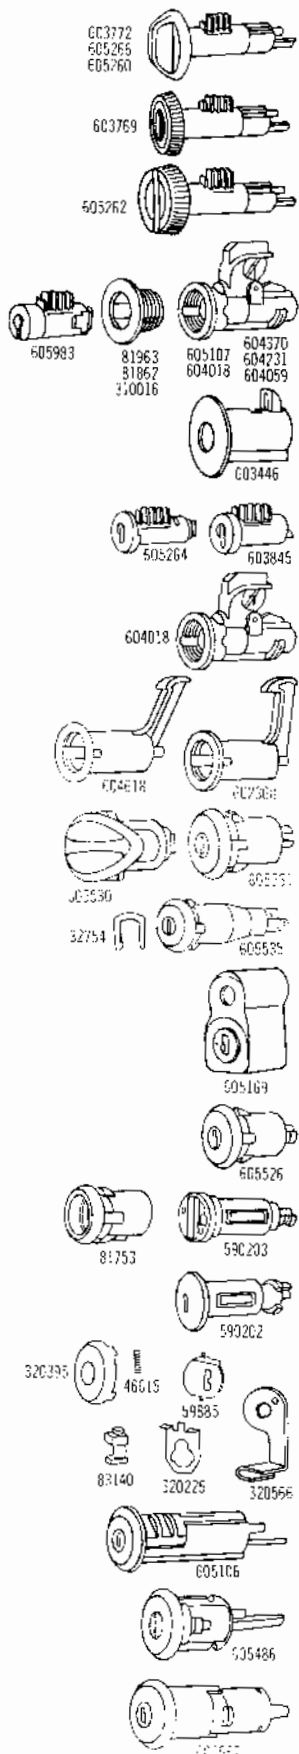

1972 LOCKS (CONTINUED)

PART NO.	MODELS	TYPE	KEYS		CAR MFRS PART NO.	CAR CODE APPLICATION
			SERIES	GRV		
GENERAL MOTORS (Continued)						
Glove Compartment						
603772	Chev B-X					
605260	Pontiac Asp-X Chev A-H-F	Lock Cyl. Uncoded		55	7734305	
603769	Pontiac F	Lock Cyl. Uncoded		55	9882884	5-3
605262	All Buick	Lock Cyl. Uncoded		55	7734302	1
605266	All Olds	Lock Cyl. Uncoded		55	9882886	2
603983	Pontiac A-B					
604018	All Cadillac	Lock Cyl. Uncoded		55	9882885	3-9
604370	Chev Y	Lock Cyl. Uncoded		55	7778996	5-3
604370	Chev B-X	Case & Rotor			3934137	5-3
605107	Chev A	Case & Rotor			3957092	5
604231	Pontiac A-Asp-B-F	Case & Rotor			3991767	5-3
604059	All Buick	Case & Rotor			1387489	1
604059	All Olds					
603446	Cadillac	Case & Rotor			403287	2-9
81862	Chev Y	Case & Bolt			8869811	5-2-3
310016	603772-605262	Bezel			3922831	5-1-2-3
81963	605260	Bezel			3957093	5-3
81963	603769-605266	Bezel			1387527	1-3-9
Console						
603845	Chev A-F					
605264	Olds A	Lock Cyl. Uncoded		55	7743438	5-2-3
604018	Buick A-B C-E					
602368	Pontiac Asp	Lock Cyl. Uncoded		55	9882887	1-3
604618	Chev A	Case & Rotor			3934137	5-3
604618	Olds A	Case & Hook			406253	2
604618	Chev F	Case & Hook			3972993	5
Floor Compartment						
605530	Chev B					
605531	Buick B	Lock Coded - Universal	S-U	55		5-1-2
32754	Olds B	Lock Coded - Universal	S-U	55	3987265	2
605535	All Models	Lock Clip			7011879	5-1-2
Alarm Lock						
605535	Chev Y	Lock Coded - Universal	S-U	55	3986860	5
Tire Lock						
605169	Chev Y	Lock Coded - Universal	S-U	55	3912416	5
Tailgate - Manual						
605526	Chev H	Back Door Lock Coded Less Pawl - Universal	N-P	54		5-1-2-3-9
590203	605526	Lock Cyl. Uncoded		54	7024775	5-1-2-3-9
81753	605526	Lock Case			3924150	5-1-2-3-9
320395	605526	Lock Case Cap			230018	5-1-2-3-9
59885	605526	Unit Shutter Assy.			7031050	5-1-2-3-9
320225	605526	Clip			7029561	5-1-2-3-9
46615	605526	Unit Shutter Spr.			7016678	5-1-2-3-9
320566	605526	Lock Pawl			9823087	5
590202	All Chev A					
83140	Buick A					
83140	Olds A					
83140	Pontiac A	Lock Cyl. Uncoded		54	3931614	5-1-2-3
83140	Same as 590202	Lock Bolt			5713268	5-1-2-3
Tailgate - Electric						
605106	All Chev A					
605486	Buick A					
605486	Olds A					
605486	Pontiac A	Lock Coded - Electric Universal		54	3996651	5-1-2-3
605567	All Chev B					
605567	Buick B					
605567	Olds B					
605567	Pontiac B	Lock Coded - Electric Universal		54	6272120	5-1-2-3
605567	All Chev B					
605567	Buick B					
605567	Olds B					
605567	Pontiac B	Lock Coded - Manual	N-P	54	328758	5-1-2-3