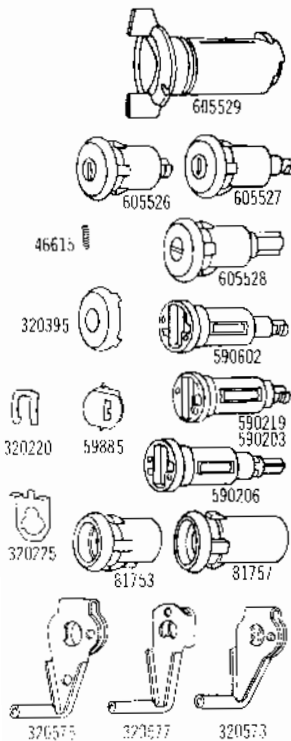

605529	All Models	Ignition Lock Coded - Universal	N-P	54		5-1-2-3-9
605527	All Chev B Buick B & C Olds B & C Pontiac B	Doors				
605526	All Chev A-H-X-Y Buick A & E Olds A & E Pontiac A-F-X Cadillac	Lock Coded Less Pawl - Universal	N-P	54		5-1-2-3
605528	All Chev F	Lock Coded Less Pawl - Universal	N-P	54		5-1-2-3-9
590602	605527	Lock Cyl. Uncoded	N-P	54	7044821	5-1-2-3
590203	605526	Lock Cyl. Uncoded		54	7024775	5-1-2-3-9
590206	605528	Lock Cyl. Uncoded		54		5
81753	605527-605526	Lock Case			3924150	5-1-2-3
81757	605528	Lock Case			3918746	5-1-2-3-9
320225	605527-605526	Clip			7029561	5-1-2-3-9
320220	605528	Clip			7031094	5
320395	All Models	Case Cap			230018	5-1-2-3-9
59885	All Models	Unit Shutter Assy.			7031050	5-1-2-3-9
46615	All Models	Unit Shutter Spr.			7016678	5-1-2-3-9
320573	All Chev B - 4 Dr. Pontiac B - 4 dr.	Lock Pawl - R. H.			9839201	5-3
320574	Same as 320573	Lock Pawl - L. H.			9839202	5-3
320575	All Chev B - 2 Dr. Pontiac B - 2 Dr.	Lock Pawl - R. H.			9839203	5-3
320576	Same as 320574	Lock Pawl - L. H.			9839204	5-3
320577	All Buick B & C Olds B & C	Lock Pawl - R. H.			9839205	2-3