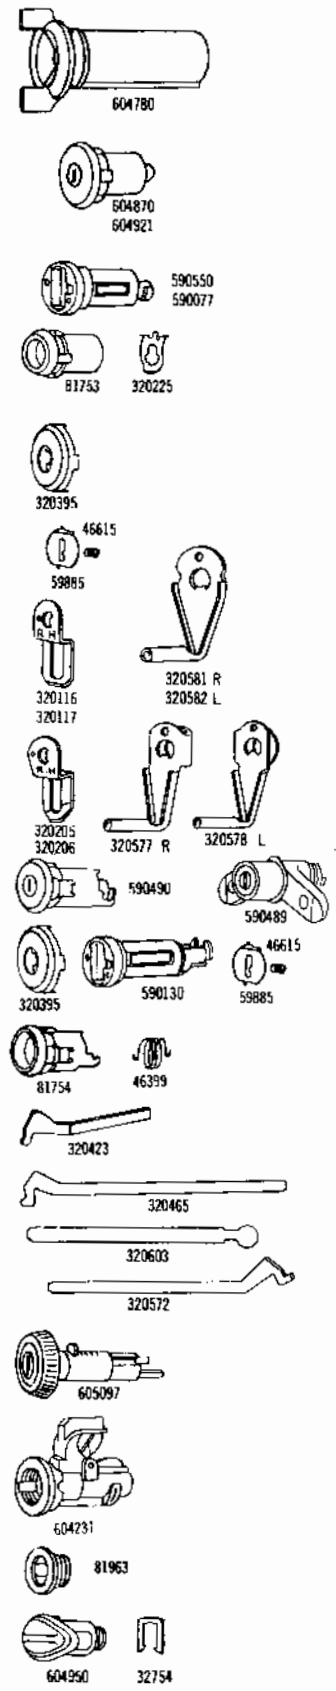

PART NO.	MODELS	TYPE	KEYS SERIES	KEYS GRV.	CAR MFRS PART NO.	CAR CODE APPLICATION
604780	All Models	Ignition Lk. Coded	A-B	50		5-1-2-3-9
604870	All 4-Door Models	Doors Door Lk. Coded Less Pawl	A-B	50		5-1-2-3
604921	2-Door Models	Door Lk. Coded Less Pawl	A-B	50		5-1-2-9
590550	604870	Door Lk. Cyl. Uncoded		50		5-1-2-3
81753	604870-604921	Door Lk. Case			3924150	5-1-2-3-9
320225	604870 604921	Door Lk. Cyl. Clip			7029561	5-1-2-3-9
590077	604921	Door Lk. Cyl. Uncoded		50		1
320225	604870-604921	Door Lk. Cyl. Clip				5-1-9
320395	604365 604396	Door Lk. Case Cap			230018	5-1-2-3-9
59885	604365 604396	Door Lk. Unit Shutter Assy			7031050	5-1-2-3-9
46615	604365 604396	Door Lk. Unit Shutter Spring			7016678	5-1-2-3-9
320116	All 4-Door Models Special Deluxe Skylark Skylark Custom Sport Wagon	Door Lk. Pawl - R. H.			7029380	5-1-2-3
320117	Same as 320116	Door Lk. Pawl - L. H.			7029381	5-1-2-3
320205	All 2-Door Models Special Skylark Skylark Custom GS 400 GS 350	Door Lk. Pawl - R. H.			7031753	5-1
320206	Same as 320196	Door Lk. Pawl - L. H.			7031754	5-1
320577	All Models Le Sabre Le Sabre Custom Wildcat Wildcat Custom Electra & Electra Custom	Lk. Pawl - R. H.			9839205	5-1-2-3-9
320578	Same as 320577	Door Lk. Pawl - R. H.			9839206	5-1-2-3-9
320581	Riviera	Door Lk. Pawl - R. H.			9837208	1-2-9
320582	Riviera	Door Lk. Pawl - L. H.			9837209	1-2-9
590490	All Models Except Electra & Riviera	Rear Compartment Lk. Coded Less Shaft & Cyl. Return Spring	C-D	51		5-1-2-3-9
590489	Riviera & Electra	Lk. Coded Less Shaft & Cyl. Return Spring	C-D	51		1
590130	590490	Lk. Cyl. Uncoded		51		5-1-2-3
59885	590490	Unit Shutter Assy.			7031050	5-1-2-3-9
46615	590490	Springs			7016678	5-1-2-3-9
46399	590490	Lk. Shaft Spring			7001087	5-1-2-3-9
320395	590490	Case Cap			230018	5-1-2-3-9
81754	590490	Lock Case			7015899	5-1-2-3-9
320423	Special Skylark GS-350 GS-400	Lk. Shaft - Universal			9718580	5-1-2-3
320465	Electra	Lk. Shaft			8732480	1
320603	Riviera	Lk. Shaft			9831194	1
320572	Le Sabre Wildcat	Lk. Shaft			9833250	1
605097	All Models	Glove Compartment Glove Lk. Cyl. Uncoded		51	8786152	1
604231	All Models	Case & Rotor			1387483	1
81963	All Models	Bezel			1387527	1
604950		Floor Compartment Lk. Coded		51	7702900	5-1-2
32754		Lk. Clip			7011819	5-1-2