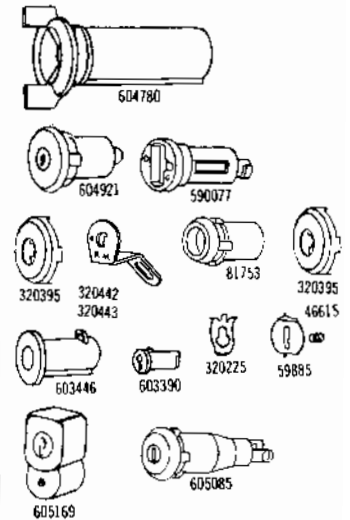

1971 LOCKS (CONTINUED)

PART NO.	MODELS	TYPE	KEYS		CAR MFRS. PART NO.	CAR CODE APPLICATION
			SERIES	GRV.		

CHEVROLET — CHEVELLE (Continued)

605106	All Models	Electric Tailgate Lk. Coded	A-B	50	3996651	5-1-2-3
320588	All Models	Key Blanks Key - Sq. Hd.		50	7027275	5-1-2-3
320589	All Models	Key - Rd. Hd.		51	7027281	5-1-2-3

CHEVROLET — CORVETTE

604780	All Models	Ignition Lk. Coded	A-B	50		5-1-2-3-9
604921	All Models	Doors Lk. Coded Less Pawl	A-B	50		5-1-2-3
590777	All Models	Lk. Cyl. Uncoded		50		5-1-2-3
320442	All Models	Lk. Pawl R H.			3961314	5
320443	All Models	Lk. Pawl L H.			3961313	5
320395	All Models	Case Cap			230018	5-1-2-3-9
81753	All Models	Lk. Case			3924150	5-1-2-3-9
59885	All Models	Unit Shutter Assy.			7031050	5-1-2-3-9
320225	All Models	Clip			7029561	5-1-2-3-9
46615	All Models	Spring			7016678	5-1-2-3-9
603390	All Models	Glove Compartment & Console Lk. Cyl. Uncoded		51	7645831	5-1
603446	All Models	Case & Bolt Assy.			8869811	5-2-3
605169	All Models	Tire Lock Lk. Coded	C-D	51	3912416	5
		Lk. Cyl. Uncoded			3981661	5
		Lk. Case			3899339	5
605085	All Models	Alarm Lock	C-D	51	3986860	5
320588	All Models	Key Blanks Key - Sq. Hd.		50	7027275	5-1-2-3
320589	All Models	Key - Rd. Hd.		51	7027281	5-1-2-3
		Key - Rd. Hd.		1		5