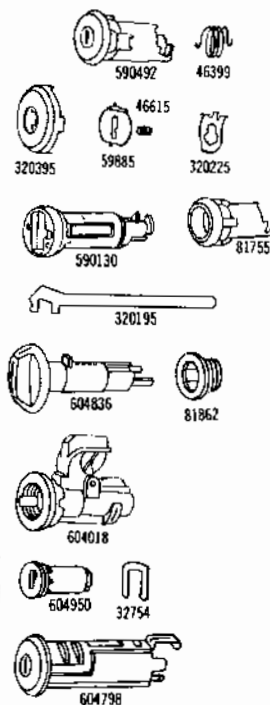

CHEVROLET

604780	All Models	Ignition Lk. Coded	A-B	50		5-1-2-3-9
604870 590550 81753 320395 59885 320225 46615 320575 320576 320573 320574	All Models All Models All Models All Models All Models All Models 2 Dr. 2 Dr. 4 Dr. 4 Dr.	Doors Lk. Coded Less Pawl Lk. Cyl. Uncoded Lk. Case Lk. Case Cap Unit Shutter Assy. Clip Springs Pawl R. H. Pawl L. H. Pawl R. H. Pawl L. H.	A-B	50 50	3924150 230018 7031050 7029561 7016678 9839203 9839204 9839201 9839202	5-1-2-3 5-1-2-3 5-1-2-3-9 5-1-2-3-9 5-1-2-3-9 5-1-2-3-9 5-3 5-3 5-3 5-3

1971 LOCKS (CONTINUED)

PART NO.	MODELS	TYPE	KEYS		CAR MFRS. PART NO.	CAR CODE APPLICATION
			SERIES	GRV.		

CHEVROLET (Continued)

590492	All Models	Rear Compartment Lk. Coded Less Shaft & Cyl. Return Spring	C-D	51		5-1-2-3-9
590130	All Models	Lk. Cyl. Uncoded		51		5-1-2-3-9
81755	All Models	Lk. Case			230018	5-1-2-3
320395	All Models	Lk. Case Cap			7031050	5-1-2-3
59885	All Models	Unit Shutter Assy.			7016678	5-1-2-3
46615	All Models	Springs			9705780	5
320195	All Models	Lk. Shaft - Universal			7001087	5-1-2-3-9
46399	All Models	Lk. Shaft Spring				
604836	All Models	Glove Compartment Lk. Cyl. Uncoded		51	9832569	5-3
604018	All Models	Case & Rotor			3934137	5
81862	All Models	Bezel			3922831	5-1-3
604950	All Models	Station Wagons - Floor Compl. Lk. Coded	C-D	50	7702900	5
32754	All Models	Lk. Clip			7011819	5
604798		Electric Tailgate Lk. Coded	A-B	50	9862819	5-1-2-3
320588	All Models	Key Blanks Key - Sq. Hd.		50		5-1-2-3
320589	All Models	Key - Rd. Hd.		51		5-1-2-3