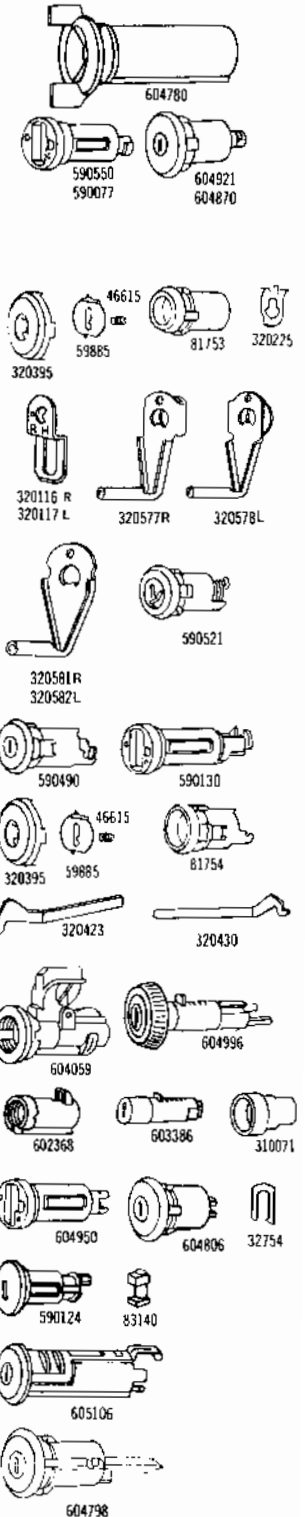

604780	All Models	Ignition Lk. Coded	A-B	50		5-1-2-3-9
604921	2 Dr.	Doors Lk. Coded Less Pawl	A-B	50		5-1-2-3
604870	4 Dr.	Lk. Coded Less Pawl	A-B	50		5-1-2-3
590550	604921	Lk. Cyl. Uncoded		50		5-1-2-3
590077	604870	Lk. Cyl. Uncoded		50		5-1-2-3-9
81753	All Models	Lk. Case			230018	5-1-2-3-9
320395	All Models	Lk. Case Cap			7031050	5-1-2-3-9
59885	All Models	Unit Shutter Assy			7029561	5-1-2-3-9
320225	All Models	Clip			7016678	5-1-2-3-9
46615	All Models	Spring			7029380	5-1-2-3
320116	2 Dr.	Lk. Pawl R. H.			7029381	5-1-2-3
320117	Same as 320116	Lk. Pawl L. H.			9839205	1-2
320577	4 Dr.	Lk. Pawl R. H.			9839206	1-2
320578	Same as 320577	Lk. Pawl L. H.			9837208	1-2-9
320581	Toronado	Lk. Pawl R. H.			9837209	1-2-9
320582	Same as 320581	Lk. Pawl L. H.				
590521	Special	Rear Compartment Lock Coded Less Shaft & Cyl. Return Spring	C-D	51		2
590490	All Other Models	Lock Coded Less Shaft & Cyl. Return Spring	C-D	51		5-1-2-3
590130	590521	Lk. Cyl. Uncoded		51		5-1-2-3
81754	All Models	Lk. Case			7015899	5-1-2-3
320423		Lk. Shaft			9718580	5-1-2-3
320430		Lk. Shaft			9719105	5-2-3
320395	590490	Lk. Case Cap			230018	5-1-2-3-9
59885	590490	Unit Shutter Assy.			7031050	5-1-2-3-9
46615	590490	Springs			7016678	5-1-2-3-9
46399	All Models	Lk. Cyl. Return Spr.			7001087	5-1-2-3-9
604996	All Models	Glove Compartment Lk. Cyl. Uncoded		51	9841317	2
604059	All Models	Case & Rotor			403287	2-9
603386	All Models	Console Lk. Cyl. Uncoded		51	7645835	5-2
602368	All Models	Case & Bolt Assy			406253	2
310071	All Models	Retainer Cap			406238	2
604806	Models 33636-34856-66	Floor Compartment Lk. Coded Less Pawl	C-D	51	9837994	2
604950	Models 36835-45	Lk. Coded Less Pawl	C-D	51	7702900	5-1-2
32754	All Models	Clip			3764809	1-2
590124	All Models	Station Wagon Manual Tailgate Lk. Cyl. Uncoded		50	3910567	5-1-2-3
83140	All Models	Lk. Bolt			5713268	5-1-2-3
605106	All Models	Electric Tailgate Lk. Coded	A-B	50	3996651	5-1-2-3
604798	36835-45	Lk. Coded	A-B	50	9862819	5-1-2-3
320588	All Models	Key Blanks Key - Sq. Hd.		50	7027275	5-1-2-3
320589	All Models	Key - Rd. Hd.		51	7027281	5-1-2-3