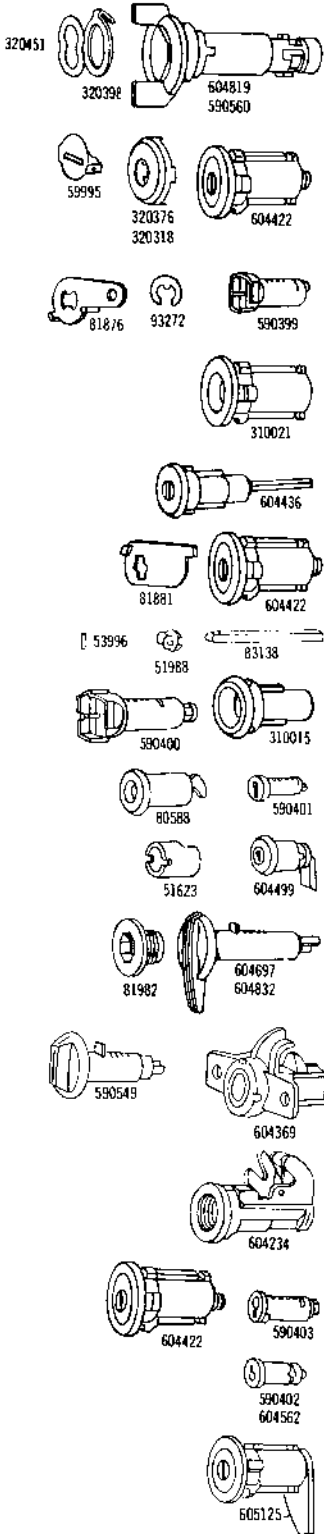

**AUTOMOTIVE
LOCK AND KEY
CATALOG**

1971

1971 LOCKS

PART NO.	MODELS	TYPE	KEYS		CAR MFRS. PART NO.	CAR CODE APPLICATION
			SERIES	GRV.		

AMERICAN MOTORS

604819 590560 320398 320451	All Models All Models All Models All Models	Ignition Ign. Lk. Coded Ign. Lk. Cyl. Uncoded & Sleeve Ign. Lk. Ring Ign. Lk. Anti-Rattle Washer	K000-999	60 60	4487658 4487659 4487660	5-1-2-3-9 5-1-2-3-9
590086 590087 590088 590089 590090 590091 49927	All Models 604422 604422 604422 604422 604422 604422	Lock Parts For Ignition Tumbler #1 Tumbler #2 Tumbler #3 Tumbler #4 Tumbler #5 Tumbler Springs Tumbler Springs Retainer Ign. Lock is a G. M. side bar design and is serviced in same manner.	K000-999	60 60	3601333 4082250	604422 590399 310021 604436 320376 81876 93272 59995 604422
604436 604422	American All Models Except American 604422 American American American American American American American	Rear Compartment Lock Coded Lock Coded Less Lever - Universal Lock Lever Lk. Cyl. Uncoded Lock Case Lock Case Cap Lock Unit Shutter Assy Swivel Swivel Pin Lock Shaft - Universal All Other Parts for 604422 Same as Shown for Door Locks.	L000-999	60 60	3599811 4484241 4475154 4475155 4479469	81881 604422 53996 51988 83138 590400 310015 80588 590401 51623 604499
80588 590401 51623 604499	American American American American	Console & Floor Compartment Case & Bolt Assy Lk. Cyl. Uncoded Retainer Cup Lk. Coded - Floor Compt.	L000-999	60	4475616 4487663 3411053 4487664	81982 604697 604832
604697 604832 604234 81982 604369 590549	All Models All Models All Models All Models All Models	Glove Compartment Glove Lk. Cyl. Coded Glove Lk. Cyl. Uncoded Glove Lk. Case & Rotor Bezel Case & Bolt Lk. Cyl. Uncoded	L000-999	60 60	4487662 3616667 3616238 3632495 4489174	590549 604369 604234 604234
604422 604562 590402	All Models	Tailgate Electric Tailgate Lk. Coded Tailgate Lk. Cyl. Coded - Manual Tailgate Lk. Cyl. Uncoded - Manual	K000-999 K000-999	60 60 60	4487666	604422 590403
590403	All Models	Cargo Lk. Lock Cyl. Uncoded	K000-999	60	4487669	590402 604562
605125	All Models	Lift Gate Lk. Coded	K000-999	60	3650903	605125
320560 320561	All Models All Models	Key Blanks Key Blank - Oct. Head Key Blank - Rd. Head	K000-999	60 60	4487667 4487668	605125