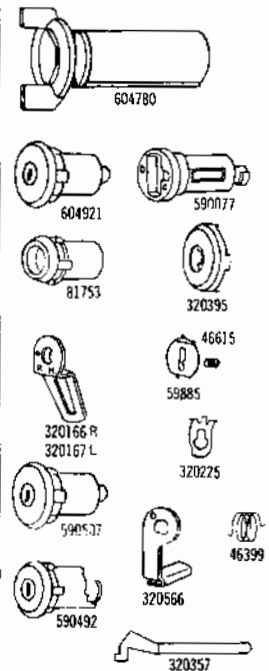

CHEVROLET — VEGA

504780	All Models	Ignition Lk. Coded	A-B	50		5-1-2-3-9
604921	All Models	Doors Lk. Coded Less Pawl	A-B	50		5-1-2-3
590777	All Models	Lk. Cyl. Uncoded		50		5-1-2-3
81753	All Models	Lk. Case			3924150	5-1-2-3
320395	All Models	Lk. Case Cap			230018	5-1-2-3-9
59885	All Models	Unit Shutter Assy.			7031050	5-1-2-3-9
320225	All Models	Lk. Clip			7029561	5-1-2-3-9
46615	All Models	Springs				
320166	All Models	Lk. Pawl R. H.			7029765	5-1-2-3-9
320167	All Models	Lk. Pawl L. H.			7029766	5-1-2-3-9
590492	14177-14111	Rear Compartment Lk. Coded Less Shaft & Cyl. Return Spr.	C-D	51		5
590507	14115-14105	Lk. Coded Less Cam & Clip	C-D	51		5
320357	590492	Lk. Shaft Universal			9714052	5-1-2-3
46399	590492	Lk. Cyl. Return Spr.			7001087	5-1-2-3-9
320566	590507	Lk. Cam			9823087	5
320588	All Models	Key Blanks Key - Sq. Hd.		50	7027275	5-1-2-3
320589	All Models	Key - Rd. Hd.		51	7027281	5-1-2-3