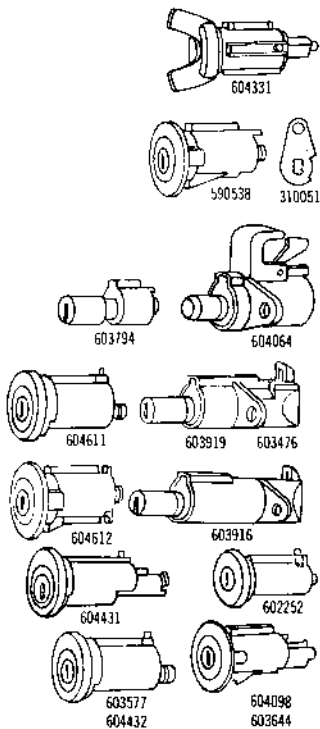

MERCURY

604331	All Models	Ignition Lock Coded	FA	49		
590538 310051	All Models All Models	Doors Lock Coded - Less Lever Lever - Universal	FA	49		
603919 603794 604064	T-Bird	Glove Compartment Lock Coded Lock Coded Lock Coded	FB FB FB	48 48 48		
603644 603577 602252 604098 604431 604432	Falcon T-Bird	Rear Compartment Lock Coded Lock Coded Lock Coded Lock Coded Lock Coded Lock Coded	FB FB FB FB FB FB	48 48 48 48 48 48		
603476 603916	T-Bird	Stowage Lock Coded Lock Coded	FB FB	48 48		
604611 604612		Tailgate Lock Coded Lock Coded	FA FA	49 49		
320516 320321		Key Blanks Key Blank - Pr Key Blank - Sec.		49 48