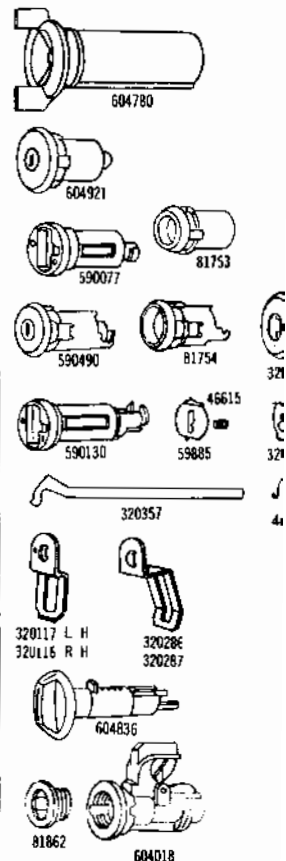

CHEVROLET II

604780	All Models	Ignition Lk. Coded	A-B	50		5-1-2-3-9
604921	All Models	Doors Lk. Coded Less Pawl	A-B	50		5-1-2-3
590077	All Models	Lk. Cyl. Uncoded		50		5-1-2-3
81753	All Models	Lk. Case			3924150	5-1-2-3-9
320395	All Models	Lk. Case Cap			230018	5-1-2-3-9
59885	All Models	Unit Shutter Assy.			7031050	5-1-2-3-9
320225	All Models	Clip			7029561	5-1-2-3-9
46615	All Models	Springs			7016678	5-1-2-3-9
320116	11469 - 4 Dr	Lk. Pawl R. H.			7029380	5-1-2-3
320117	11469 - 4 Dr	Lk. Pawl L. H.			7029381	5-1-2-3
320286	11427 - 2 Dr	Lk. Pawl R. H.			7033393	5-3-9
320287	11427 - 2 Dr	Lk. Pawl L. H.			7033394	5-3-9
590490	All Models	Rear Compartment Lk. Coded Less Shaft & Cyl. Return Spring	C-D	51		5-1-2-3
590130	All Models	Lk. Cyl. Uncoded		51		5-1-2-3
81754	All Models	Lk. Case			7015899	5-1-2-3
320395	All Models	Lk. Case Cap			230018	5-1-2-3
59885	All Models	Unit Shutter Assy.			7031050	5-1-2-3
46615	All Models	Springs			7016678	5-1-2-3
320357	All Models	Lk. Shaft - Universal			9714052	5-1-3
46399	All Models	Lk. Shaft - Spring			7001087	5-1-3-9
604836	All Models	Glove Compartment Lk. Cyl. Uncoded		51	9832569	5-3
604018	All Models	Case & Rotor Latch			3934137	5
81862	All Models	Bezel			3922831	5-1-3
320588	All Models	Key Blanks Key - Sq. Hd.		50	7027275	5-1-2-3
320589	All Models	Key - Rd. Hd.		51	7027281	5-1-2-3