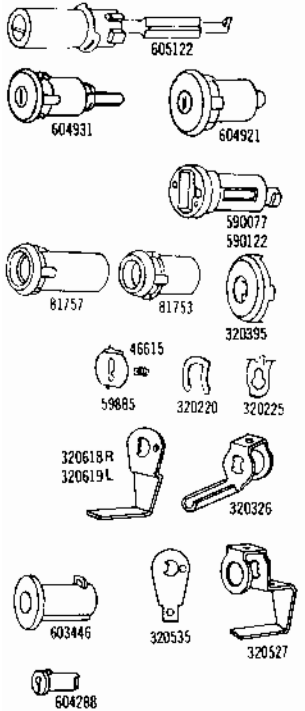

1971 LOCKS (CONTINUED)

603356
605020

PART NO.	MODELS	TYPE	KEYS		CAR MFRS. PART NO.	CAR CODE APPLICATION
			SERIES	GRV.		

CHEVROLET TRUCK

603356	All Models	Ignition Lk. Cyl. Uncoded		50	7033216	5
605020	All Models	Ign. Lk. Cyl. Coded	A-B	50	677924	5
Doors						
605122	"G" Line	Tailgate Lock	A-B	50	3997402	5
604921	"G" & "C" Line	Lock Coded Less Pawl	A-B	50		5-1-2-3
604931		Lock Coded Less Pawl - Rear Dr.	A-B	50		5
590077	604921	Lk. Cyl. Uncoded		50		5-1-2-3
590122	604931	Lk. Cyl. Uncoded		50		5-1
81757	604931	Lk. Case			3918746	5-1-9
320220	604931	Clip				5-1-9
81753	604921	Lk. Case				5-1-2-3-9
320225	604921	Clip			7029561	5-1-2-3-9
46615	All Models	Spring			7016678	5-1-2-3-9
320395	All Models	Lk. Case Cap			230018	5-1-2-3-9
59885	All Models	Unit Shutter Assy.			7031050	5-1-2-3-9
320527		Lk. Pawl L. H.			3988968	5
320535		Lk. Pawl R. H.			3988967	5
320326		Lk. Pawl L. H.			3912425	5
320618		Lk. Pawl R. H.			3997478	5
320619		Lk. Pawl L. H.			3997477	5
		Lk. Pawl R. H.			7026770	5-1-2
		Lk. Pawl R. H.			7029382	5-1-3-9
		Lk. Pawl R. H.			7029383	5-1-3-9
Glove Compartment						
604288	All Models	Lk. Cyl. Coded				
603446	All Models	Case & Bolt			8869811	5-1-3
Key Blanks						
320588	All Models	Key - Sq. Hd.		50	7027275	5-1-2-3
320589	All Models	Key - Rd. Hd.		51	7027281	5-1-2-3

CHRYSLER

Original Equipment Locks Not Supplied by Briggs & Stratton
Use Key Blanks 320514 #61 Grv.
*320515 #61 Grv.
320433 #53 Grv.

* Do Not Stock. Order Only as Needed

DODGE

Service Replacement Parts Are Available Only Thru Mo-Par
Use Key Blanks 320514 #61 Grv.
*320515 #61 Grv.
320433 #53 Grv.

* Do not Stock Order Only as Needed