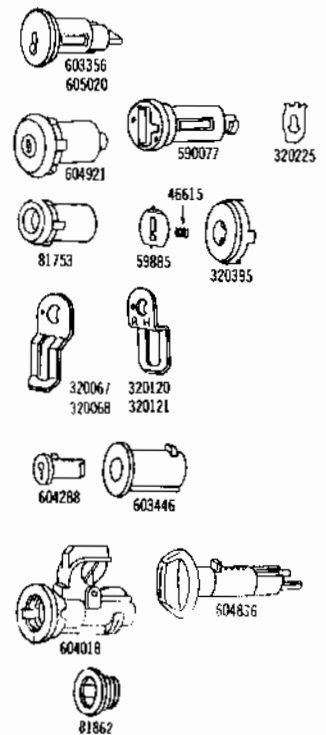

LINCOLN

604610 604064		Glove Compartment Lock Coded Lock Coded	FB FB	48 48		
604098		Rear Compartment Lock Coded	FB	48		
320517		Key Blanks Key Blank - Sec		48		

* * Supplied with Ford Keys

G.M.C. TRUCK & COACH

603356 605020	All Models All Models	Ignition Ign. Lk. Cyl. Uncoded Ign. Lk. Cyl. Coded	A-B	50 50	7033216 677924	5 5
604921 590077 81753 320395 59885 320225 46615 320120 320121 320067 320068	All Models All Models All Models All Models All Models All Models Stl. Tilt Stl. Tilt 9502-H7000, M95000 9502-H7000, M95000	Doors Lk. Coded Less Pawl Lk. Cyl. Uncoded Lk. Case Lk. Case Cap Unit Shutter Assy. Lk. Clip Lk. Springs Lk. Pawl R. H. Lk. Pawl L. H. Lk. Pawl R. H. Lk. Pawl L. H.	A-B	50	7015601 230018 7031050 7029561 7016678 7029382 7029383 7026770 7026771	5-1-2-3 5-1-2-3-9 5-1-2-3-9 5-1-2-3-9 5-1-2-3-9 5-1-3-9 5-1-3-9 5-1-2-3 5-1-2-3
604288 603446	All Models All Models	Glove Lock Lk. Cyl. Coded Case & Bolt Assy.			8869811	5 5-2-3
604836 604018 81862	All Models All Models All Models	Stowage Compartment Lk. Cyl. Uncoded Case & Rotor Assy. Bezel	C-D	51	9832569 3934137 3922831	5-3 5 5-1-3
320588 320589		Key Blanks Key - Sq. Hd. Key - Rd. Hd.		51 51	7027281 7027281	5-1-2-3 5-1-2-3