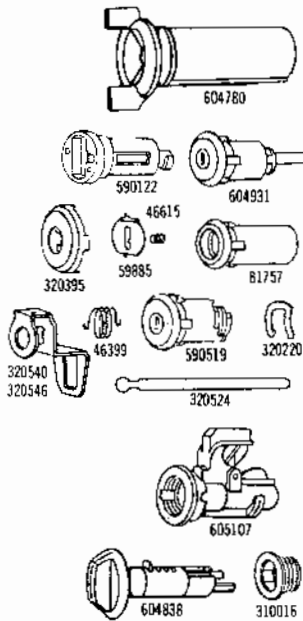

1971 LOCKS (CONTINUED)

PART NO.	MODELS	TYPE	KEYS		CAR MFRS. PART NO.	CAR CODE APPLICATION
			SERIES	GRV.		

CHEVROLET - CAMARO

604780	All Models	Ignition Lk. Coded	A-B	50		5-1-2-3-9
604931	All Models	Doors Lk. Coded Less Pawl	A-B	50		5
590122	All Models	Lk. Cyl. Uncoded		50		5-1-9
81757	All Models	Lk. Case			3918746	5-1-2-3-9
320395	All Models	Lk. Case Cap			230018	5-1-2-3-9
59885	All Models	Unit Shutter Assy.			7031050	5-1-2-3-9
320220	All Models	Clip				5-1-2-3-9
46615	All Models	Spring			7016678	5-1-2-3-9
320540	All Models	Lk. Pawl R. H.			3990962	5
320546	All Models	Lk. Pawl L. H.			3990963	5
590519	All Models	Rear Compartment Lk. Coded Less Shaft & Cyl. Return Spring	C-D	51	3996652	5
320524	All Models	Lk. Shaft			9723611	5-3
46399	All Models	Lk. Shaft Spring			700184	5-1-2-3-9
604838	All Models	Glove Compartment Lk. Cyl. Uncoded		51	9832567	5
605107	All Models	Case & Rotor			3991767	5-3
310016	All Models	Bezel			3957093	5
320588	All Models	Key Blanks Key - Sq. Hd.		50	7027275	5-1-2-3
320589	All Models	Key - Rd. Hd.		51	7027281	5-1-2-3