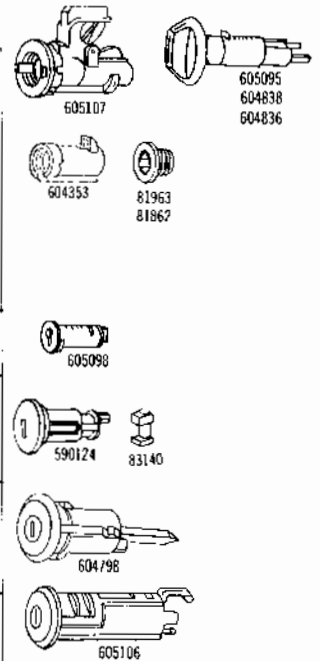

1971 LOCKS (CONTINUED)

PART NO.	MODELS	TYPE	KEYS		CAR MFRS. PART NO.	CAR CODE APPLICATION
			SERIES	GRV.		

PONTIAC (Continued)

605095	All Models Except Firebird & Grand Prix	Glove Lk. Cyl. Uncoded		51	9840777	3-9
604838	Firebird	Lk. Cyl. Uncoded		51	9832567	5-3
604836	Grand Prix	Lk. Cyl. Uncoded		51	9832569	5-3
605107	Firebird	Case & Rotor			3991767	5-3
604353	All Models	Case & Rotor			546155	5-3
81963	604836 605095	Bezel			1387527	1-3
81862	604838	Bezel			3922831	5-1-3
605098	All Models	Console Lk. Cyl. Uncoded		51	9845329	3
590124	All Models	Station Wagon Manual Tailgate Lk. Cyl. Uncoded		50	3910567	5-1-2-3
83140	All Models	Lk. Bolt			5713268	5-1-2-3
605106	All Models	Electric Tailgate Lk. Coded	C-D	50	3996651	5-1-2-3
604798	Catalina Bonneville	Lk. Coded	C-D	50	9862819	5-1-2-3
320588	All Models	Key Blanks Key - Sq. Hd.		50	7027275	5-1-2-3
320589	All Models	Key - Rd. Hd.		51	7027281	5-1-2-3