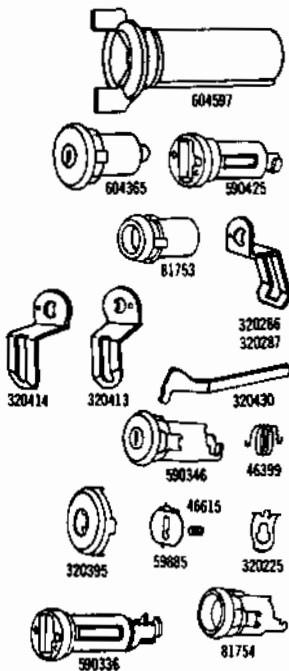

CHEVROLET

604597	All Models	Ignition Lk. Coded	E-F	58		5-1-2-3-9
604365 590425 81753 320395 59885 320225 46615 320286 320287 320413 320414	All Models All Models All Models All Models All Models All Models 2 Dr. 2 Dr. 4 Dr. 4 Dr.	Doors Lk. Coded Less Pawl Lk. Cyl. Uncoded Lk. Case Lk. Case Cap Unit Shutter Assy. Clip Springs Pawl R. H. Pawl L. H. Pawl R. H. Pawl L. H.	E-F	58 56	3924150 230018 7031050 7029561 7016678 7033393 7033394 7025106 7025107	5-1-2-3 5-1-2-3 5-1-2-3-9 5-1-2-3-9 5-1-2-3-9 5-1-2-3-9 5-3-9 5-3-9 5 5
590346 590336 81754 320395 59885 46615 320430 46399	All Models All Models All Models All Models All Models All Models All Models	Rear Compartment Lk. Coded Less Shaft & Cyl. Return Spring Lk. Cyl. Uncoded Lk. Case Lk. Case Cap Unit Shutter Assy. Springs Lk. Shaft - Universal Lk. Shaft Spring	G-H	59 59	7015899 230018 7031050 7016678 9719105 7001087	5-1-2-3-9 5-1-2-3-9 5-1-2-3 5-1-2-3 5-1-2-3 5-3 5-1-2-3-9