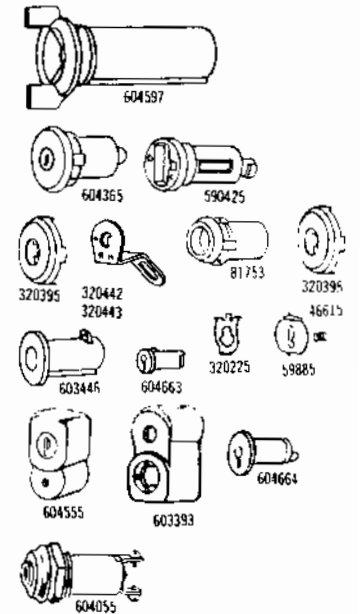

CHEVROLET - CORVETTE

604597	All Models	Ignition Lk. Coded	E-F	58		5-1-2-3-9
604365	All Models	Doors Lk. Coded Less Pawl	E-F	58		5-1-2-3
590425	All Models	Lk. Cyl. Uncoded		58		5-1-2-3
320442	All Models	Lk. Pawl R. H.			3961314	5
320443	All Models	Lk. Pawl L. H.			3961313	5
320395	All Models	Case Cap			230018	5-1-2-3-9
81753	All Models	Lk. Case			3924150	5-1-2-3-9
59885	All Models	Unit Shutter Assy.			7031050	5-1-2-3-9
320225	All Models	Clip			7029561	5-1-2-3-9
46615	All Models	Spring			7016678	5-1-2-3-9
604663	All Models	Glove Compartment & Console Lk. Cyl. Uncoded		59	3981869	5
603446	All Models	Case & Bolt Assy.			3981869	5-1-3
604555	All Models	Tire Lock Lk. Coded	G-H	59	3972344	5
604664	All Models	Lk. Cyl. Uncoded		59	3981661	5
603393	All Models	Lk. Case			3899339	5
604055	All Models	Alarm Lock	H601-850	1	3937671	5