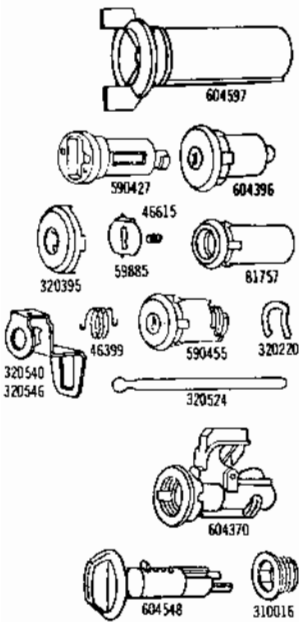

CHEVROLET - CAMARO Jan. 2, 1970

		Ignition				
604597	All Models	Lk. Coded	E-F	58		5-1-2-3-9
		Doors				
604396	All Models	Lk. Coded Less Pawl	E-F	58		5-1-9
590427	All Models	Lk. Cyl. Uncoded		58		5-1-9
81757	All Models	Lk. Case			3918746	5-1-2-3-9
320395	All Models	Lk. Case Cap			230018	5-1-2-3-9
59885	All Models	Unit Shutter Assy.			7031050	5-1-2-3-9
320220	All Models	Clip				5-1-2-3-9
46615	All Models	Spring			7016678	5-1-2-3-9
320540	All Models	Lk. Pawl R. H.			3990962	5
320546	All Models	Lk. Pawl L. H.			3990963	5
		Rear Compartment				
590455	All Models	Lk. Coded Less Shaft & Cyl. Return Spring	G-H	59		5
320524	All Models	Lk. Shaft			9723611	5-3
46399	All Models	Lk. Shaft Spring			700184	5-1-2-3-9
		Glove Compartment				
604548	All Models	Lk. Cyl. Uncoded		59	8803836	5
604370	All Models	Case & Rotor			3957092	5
310016	All Models	Bezel			3957093	5
		Key Blanks				
320470	All Models	Key - Oct. Hd.		58	7025282	5-1-2-3
320471	All Models	Key - Rd. Hd.		59	7025288	5-1-2-3