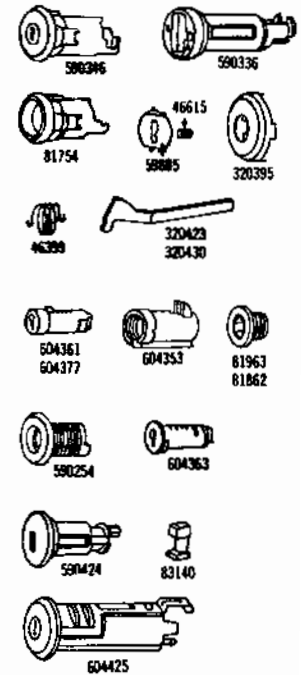

1970 LOCKS (CONTINUED)

PART NO.	MODELS	TYPE	KEYS		CAR MFRS PART NO.	CAR CODE APPLICATION
			SERIES	GRV.		

PONTIAC — 1970 (Continued)

590346	All Models	Rear Compartment Lk. Coded Less Shaft & Cyl. Return Spring	G-H	59	7015899	5-1-2-3		
81754	590268	Lk. Case		59		7031050	5-1-2-3	
590336	All Models	Lk. Cyl. Uncoded		59		230018	5-1-2-3-9	
320395	590268	Lk. Case Cap		59		7016678	5-1-2-3-9	
59885	All Models	Unit Shutter Assy.		59		9718580	5-1-3	
46615	All Models	Springs		59		9719105	5-3	
320423	All Models	Lk. Shaft		59		7001087	5-1-2-3-9	
320430	All Models	Lk. Shaft		59			5-3	
46399	All Models	Lk. Shaft Spring		59			5-1-2-3-9	
604361	All Models 604361 604377	Glove Compartment Lk. Cyl. Uncoded				59	8786154	3-9
604377		Lk. Cyl. Uncoded		59	8786144	5-3		
604353		Case & Bolt Assy.			546155	2-3-9		
81963		Bezel			1387527	1-3		
81862		Bezel			3922831	5-1-3		
604363	All Models	Console Lk. Cyl. Uncoded		59	8786156	3		
590254	All Models	Threaded Case			9796437	3		
590424	All Models	Station Wagon Manual Tailgate Lk. Cyl. Uncoded		58	3981846	5-1-2-3		
83140	All Models	Lk. Bolt			5713268	5-1-2-3		
604425	All Models	Electric Tailgate Lock Coded	E-F	58	8786259	5-1-2-3		
320470	All Models	Key Blanks Key - Oct. Hd.		58	7025282	5-1-2-3		
320471	All Models	Key - Rd. Hd.		59	7025288	5-1-2-3