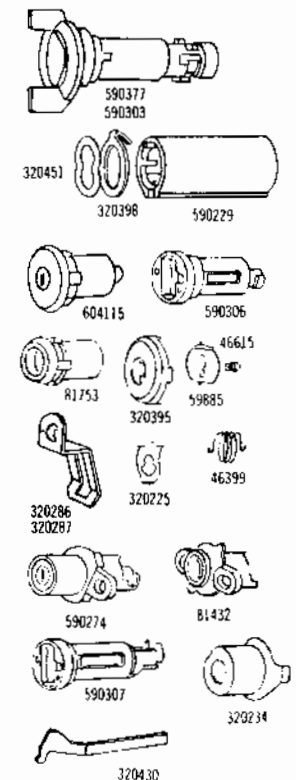

PONTIAC — FIREBIRD thru Dec. 31, 1969

590377 590303 590229 320398 320451	All Models All Models All Models All Models All Models	Ignition Lk. Cyl. Coded Lk. Cyl. Uncoded Lk. Steeve Lk. Ring Lk. Anti-Rattle Washer		56 56	7025216 7024624 7024780 7025198	5-1-3-9 5-1-3-9 5-1-2-3-9 5-1-2-3-9 5-1-2-3-9
604115 590306 81753 320395 59885 320225 46615 320286 320287	All Models All Models All Models All Models All Models All Models All Models 2Dr-Firebird Same as 320286	Doors Lk. Coded Less Pawl Lk. Cyl. Uncoded Lk. Case Lk. Case Cap Unit Shutter Assy. Clip Springs Lk. Pawl R. H. Lk. Pawl L. H.	J-K	56 56	7025219 230018 7031050 7029561 7016678 7033393 7033394	5-1-2-3 5-1-2-3 5-1-2-3-9 5-1-2-3-9 5-1-2-3-9 5-1-2-3-9 5-3-9 5-3-9
590274 81432 590307 59885 46615 320430 46399 320234	Firebird 590274 All Models All Models All Models Firebird All Models 590274	Rear Compartment Lk. Coded Less Shaft & Cyl. Return Spring Lk. Case Lk. Cyl. Uncoded Unit Shutter Assy. Springs Lk. Shaft Lk. Shaft Spring Case Cap	L-M	57 57	7013235 7025224 7031050 7016678 9719105 7001087 9786897	3 5-1-2-3 5-1-2-3 5-1-2-3-9 5-1-2-3-9 5-3 5-1-2-3-9 3