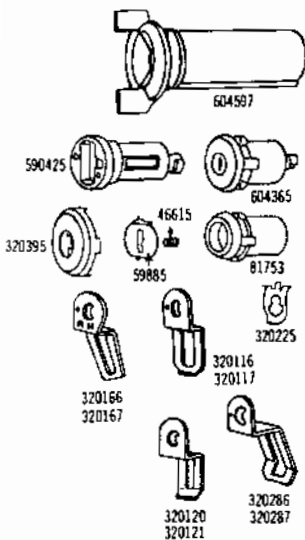

PONTIAC - 1970

604597	All Models	Ignition Lk. Coded	E-F	58		5-1-2-3-9
604365 590425 81753 320395 59885 320225 46615 320116 320117 320286 320287 320120 320121 320166 320167	All Models All Models All Models All Models All Models All Models 2Dr. Tempest Lemans-G. T. O. Same as 320116 2Dr Catalina-Exc Bonneville Same as 320286 All 4Dr Catalina-Executive Exec. Station Wagon Bonneville Same as 320120 All Grand Prix All Grand Prix	Doors Lk. Coded Less Pawl Lk. Cyl. Uncoded Lk. Case Lk. Case Cap Unit Shutter Assy. Clip Springs Lk. Pawl R. H. Lk. Pawl L. H. Lk. Pawl R. H. Lk. Pawl L. H. Lk. Pawl R. H. Lk. Pawl R. H. Lk. Pawl R. H. Lk. Pawl L. H.	E-F	58 58	230018 7031050 7029561 7016678 7029380 7029381 7033393 7033394 7029382 7029383 7029765 7029766	5-1-2-3 5-1-2-3 5-1-2-3-9 5-1-2-3-9 5-1-2-3-9 5-1-2-3-9 5-1-2-3 5-1-2-3 5-3-9 5-3-9 5-1-2-3-9 5-1-2-3-9 5-1-2-3-9 5-1-2-3-9