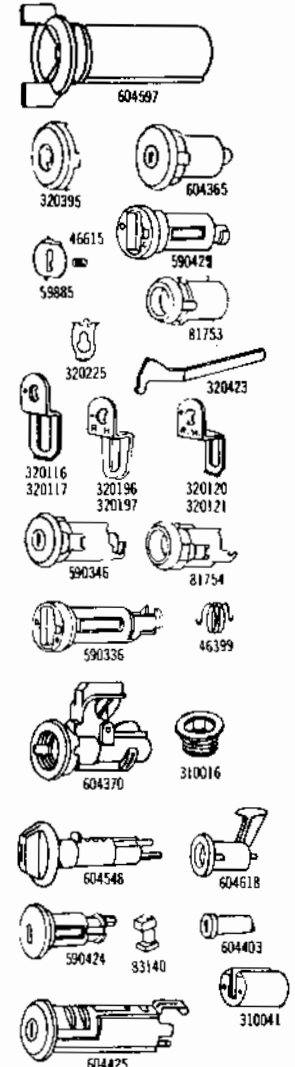

604597	All Models	Ignition Lk. Coded	E-F	58		5-1-2-3-9
604365	All Models	Doors Lk. Coded Less Pawl	E-F	58		5-1-2-3
590425	All Models	Lk. Cyl. Uncoded		58		5-1-2-3
81753	All Models	Lk. Case			3924150	5-1-2-3-9
320395	All Models	Lk. Case Cap			230018	5-1-2-3-9
59885	All Models	Unit Shutter Assy.			7031050	5-1-2-3-9
320225	All Models	Clip			7029561	5-1-2-3-9
46615	All Models	Springs			7016678	5-1-2-3-9
320196	2 Dr.	Lk. Pawl R. H.			7031554	5-1
320197	2 Dr.	Lk. Pawl L. H.			7031555	5-1
320120	2 Dr. Pickup	Lk. Pawl R. H.			7029382	5
320121	2 Dr. Pickup	Lk. Pawl L. H.			7029383	5
320116	4 Dr.	Lk. Pawl R. H.			7029380	5-1-2-3
320117	4 Dr.	Lk. Pawl L. H.			7029381	5-1-2-3
590346	All Models	Rear Compartment Lk. Coded Less Shaft & Cyl. Return Spring	G-H	59		5-1-2-3
590336	All Models	Lk. Cyl. Uncoded		59		5-1-2-3
81754	All Models	Lk. Case			7015899	5-1-2-3
320395	All Models	Lk. Case Cap			230018	5-1-2-3
59885	All Models	Unit Shutter Assy.			7031050	5-1-2-3
46615	All Models	Springs			7016678	5-1-2-3
320423	All Models	Lk. Shaft Universal			9718580	5-1-3
46399	All Models	Lk. Shaft Spring			7001087	5-1-2-3-9
604548	All Models	Glove Compartment Lk. Cyl. Uncoded		59	8803836	5
604370	All Models	Case & Rotor Latch			3957092	5
310016	All Models	Bezel			3957093	5
604403		Console Lock Lk. Cyl. Uncoded	G-H	59	8786146	5-2
604618		Case & Hook			3972993	5
310041		Retainer Cup			3972994	5
590424	All Models	Manual Tailgate Lk. Cyl. Uncoded		58	3981846	5-1-2-3
83140	All Models	Lk. Bolt			5713268	5-1-2-3
604425	All Models	Electric Tailgate Lk. Coded	E-F	58	8786259	5-1-2-3
320470	All Models	Key Blanks Key - Oct. Hd.		58	7025282	5-1-2-3
320471	All Models	Key - Rd. Hd.		59	7025288	5-1-2-3