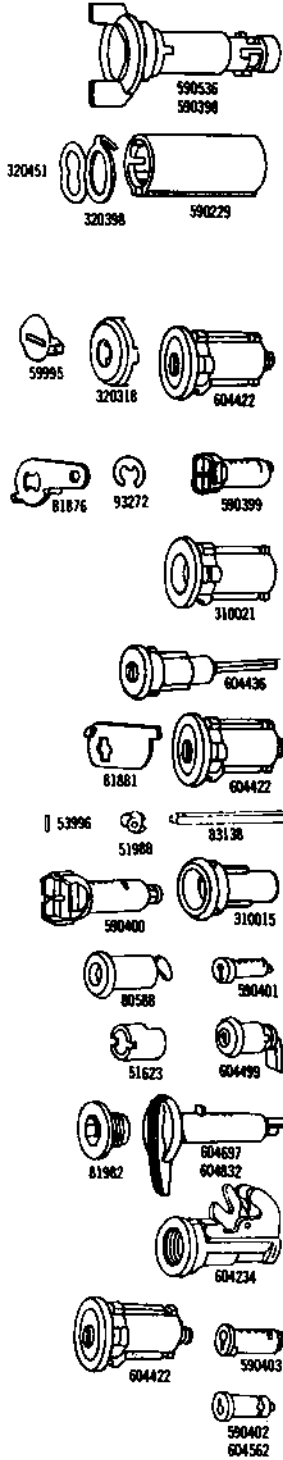

**AUTOMOTIVE
LOCK AND KEY
CATALOG**

1970

1970 LOCKS

PART NO.	MODELS	TYPE	KEYS		CAR MFRS PART NO.	CAR CODE APPLICATION
			SERIES	GRV		

AMERICAN MOTORS

590536 590398 590229 320398 320451	All Models All Models All Models All Models All Models	Ignition Ign. Lk. Cyl Coded Ign. Lk. Cyl Uncoded Ign. Lk. Steeve Ign. Lk. Ring Ign. Lk. Anti-Rattle Washer	K1-1000	60 60	4487658 4487657 4487659 4487660	5-1-2-3-9 5-1-2-3-9 5-1-2-3-9
590086 590087 590088 590089 590090 590091 49927		Lock Parts For Ignition Tumbler #1 Tumbler #2 Tumbler #3 Tumbler #4 Tumbler #5 Tumbler Springs Tumbler Springs Retainer Ign. Lock is a G.M. side bar design and is serviced in same manner.				
604422 590399 310021 320318 81876 93272 59995	All Models 604422 604422 604422 604422 604422 604422	Doors Door Lk. Coded Less Lever - Universal Door Lk. Cyl. Uncoded Door Lk. Case Door Lk. Case Cap Door Lk. Lever - Universal Door Lk. Lever Retainer Door Lk. Unit Shutter Assy.	K1-1000	60 60	3601333 4002250	
604436 604422 81881 590400 310015 320318 59995 51988 53996 83138	American All Models Except American 604422 American American American American American American	Rear Compartment Lock Coded Lock Coded Less Lever - Universal Lock Lever Lk. Cyl. Uncoded Lock Case Lock Case Cap Lock Unit Shutter Assy. Swivel Swivel Pin Lock Shaft - Universal All Other Parts for 604422 Same as Shown for Door Locks.	L1-1000	60 60 60	3599811 4484241 4475154 4475155 4479469	
80588 590401 51623 604499 51623 604499		Console & Floor Compartment Case & Bolt Assy. Lk. Cyl. Uncoded Retainer Cup Lk. Coded - Floor Compt.	L1-1000	60	4475616 4487663 3411053 4487664	
604697 604832 604234 81982	All Models All Models All Models All Models	Glove Compartment Glove Lk. Cyl. Coded Glove Lk. Cyl. Uncoded Glove Lk. Case & Rotor Bezel	L1-1000	60 60	4487662 3616667 3616238	
604422 604562 590402		Tailgate Electric Tailgate Lk. Coded Tailgate Lk. Cyl. Coded - Manual Tailgate Lk. Cyl. Uncoded - Manual	K1-1000 K1-1000	60 60 60	4487666	
590403 604422	All Models	Cargo Lk. Lock Cyl. Uncoded		60	4487669	
320509 320510	All Models All Models	Key Blanks Key Blank - Oct. Head Key Blank - Rd. Head		60 60	4487667 4487668	