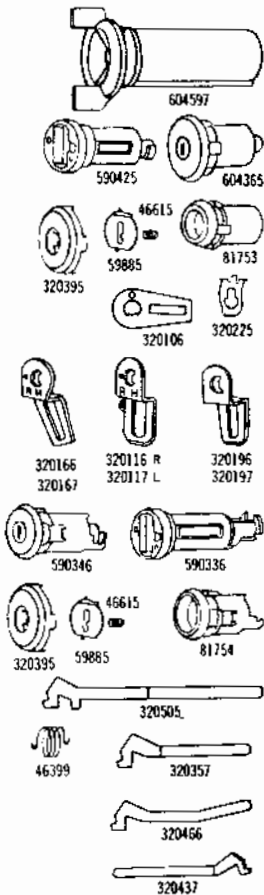

OLDSMOBILE

604597	All Models	Ignition Lk. Coded	E-F	58		5-1-2-3-9
604365 590425 81753 320395 59885 320225 46615 320106 320116	All Models All Models All Models All Models All Models All Models All Models Toronado 4Dr-V-8 Cutlass-Vista Cruiser	Doors Lk. Coded Less Pawl Lk. Cyl. Uncoded Lk. Case Lk. Case Cap Unit Shutter Assy. Clip Spring Lk. Pawl R. H. & L. H.	E-F	58 58	230018 7031050 7029561 7016678 7029375	5-1-2-3 5-1-2-3 5-1-2-3-9 5-1-2-3-9 5-1-2-3-9 5-1-2-3-9 5-1-2-3
320117 320196	Same as 320116 All 2Dr-V-8 Cutlass & Cutlass Supreme - Delta 88	Lk. Pawl R. H. Lk. Pawl L. H.			7029380 7029381	5-1-2-3 5-1-2-3
320197 320166	Same as 320196 All 4Dr Delta 88 & 98	Lk. Pawl R. H. Lk. Pawl L. H.			7031554 7031555	5-1-2 5-1-2
320167	Same as 320166	Lk. Pawl R. H. Lk. Pawl L. H.			8721442 7029766	5-1-2-3-9 5-1-2-3-9
590346 590336	All Models Except 98	Rear Compartment Lock Coded Less Shaft & Cyl. Return Spring	G-H	59 59		5-1-2-3 5-1-2-3
590336 81754 320505 320437 320466 320357 320395 59885 46615 46399	All Models All Models All Models All Models All Models All Models All Models All Models All Models All Models	Lk. Cyl. Uncoded Lk. Case Lk. Shaft Lk. Shaft Lk. Shaft Lk. Shaft Lk. Case Cap Unit Shutter Assy. Springs Lk. Cyl. Return Spr.			7015899 4539442 8732482 9721654 9714052 230018 7031050 7016678 7001087	5-1-2-3 5-1-2-3 1-2 2 2 5-1-2-3 5-1-2-3-9 5-1-2-3-9 5-1-2-3-9 5-1-2-3-9