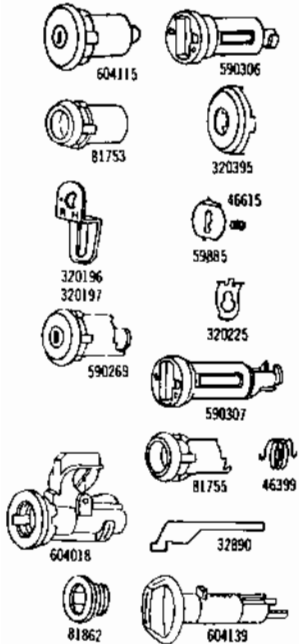

1970 LOCKS (CONTINUED)

PART NO.	MODELS	TYPE	KEYS		CAR MFRS. PART NO.	CAR CODE APPLICATION
			SERIES	GRV.		

CHEVROLET - CAMARO thru Dec. 31, 1969 (Continued)

		Doors				
604115	All Models	Lk. Coded Less Pawl	J-K	56		5-1-2-3
590306	All Models	Lk. Cyl. Uncoded		56	7025219	5-1-2-3
81753	All Models	Lk. Case			3924150	5-1-2-3-9
320395	All Models	Lk. Case Cap			230018	5-1-2-3-9
59885	All Models	Unit Shutter Assy.			7031050	5-1-2-3-9
320225	All Models	Clip			7029561	5-1-2-3-9
46615	All Models	Spring			7016678	5-1-2-3-9
320196	All Models	Lk. Pawl R. H.			7031554	5-1
320197	All Models	Lk. Pawl L. H.			7031555	5-1
		Rear Compartment				
590269	All Models	Lk. Coded Less Shaft & Cyl. Return Spring	L-M	57		5-1
590307	All Models	Lk. Cyl. Uncoded		57		5-1-2-3
81755	All Models	Lk. Case			7013234	5-1-2-3
320395	All Models	Lk. Case Cap			230018	5-1-2-3
59885	All Models	Unit Shutter Assy.			7031050	5-1-2-3
46615	All Models	Springs			7016678	5-1-2-3
32890	All Models	Lk. Shaft			3788294	5-1-2-3-9
46399	All Models	Lk. Shaft Spring			700184	5-1-2-3-9
		Glove Compartment				
604139	All Models	Lk. Cyl. Uncoded		57	8717640	
604018	All Models	Case & Rotor			3934137	5
81862	All Models	Bezel			3922831	5-1
		Key Blanks				
320404	All Models	Key - Oct. Hd.		56	7025014	5-1-2-3
320405	All Models	Key - Rd. Hd.		57	7025019	5-1-2-3