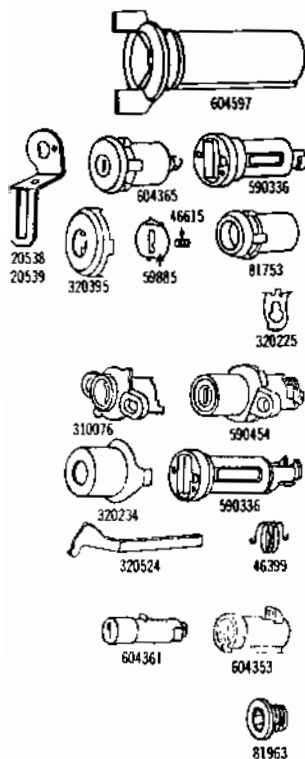

PONTIAC - FIREBIRD Jan. 2, 1970

604597	All Models	Ignition Lk. Coded	E-F	58		5-1-2-3-9
604365 590336 81753 320395 59885 320225 46615 320538 320539	All Models All Models All Models All Models All Models All Models 2Dr. Firebird Same as 320286	Doors Lk. Coded Less Pawl Lk. Cyl. Uncoded Lk. Case Lk. Case Cap Unit Shutter Assy. Clip Springs Lk. Pawl R. H. Lk. Pawl L. H.	E-F	58 58	3924150 230018 7031050 7029561 7016678 545985 545986	5-1-2-3 5-1-2-3 5-1-2-3-9 5-1-2-3-9 5-1-2-3-9 5-1-2-3-9 3 3
590454 310076 590336 59885 46615 320524 46399 320234	Firebird Firebird Firebird Firebird Firebird Firebird	Rear Compartment Lk. Coded Less Shaft & Cyl. Return Spring Lk. Case Lk. Cyl. Uncoded Unit Shutter Assy. Springs Lk. Shaft Lk. Shaft Spring Case Cap	G-H	59 59	7026218 7031050 7016678 9723611 7001087 9786897	3 3 3 5-1-2-3-9 5-1-2-3-9 5-1-2-3-9 3
604361 604353 81963	All Models All Models All Models	Glove Compartment Lk. Cyl. Uncoded Case & Bolt Assy. Bezel		59	8786154 546155 1387527	3-9 2-3-9 1-3
320470 320471	All Models All Models	Key Blanks Key - Oct. Hd. Key - Rd. Hd.		58 59	7025282 7025288	5-1-2-3 5-1-2-3