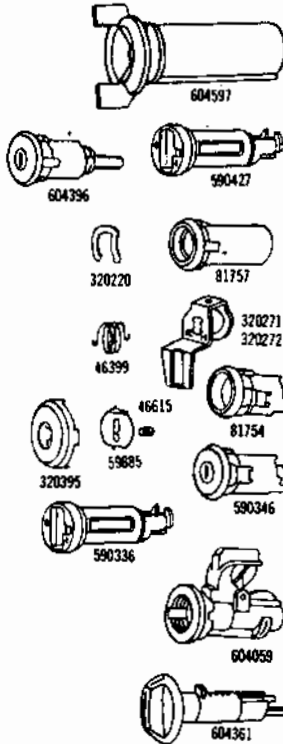

1970 LOCKS (CONTINUED)

PART NO.	MODELS	TYPE	KEYS		CAR MFRS. PART NO.	CAR CODE APPLICATION
			SERIES	GRV.		

BUICK (Continued)

590424 83140 604425	Station Wagon Station Wagon Station Wagon	Tailgate Manual Tailgate Lk. Cyl. Uncoded Manual Tailgate Lk. Bolt Tailgate Lk. Coded Electric Manual	E-F	58 58	3981846 5713268 8786259	5-1-2-3 5-1-2-3 5-1-2-3
320470 320471	All Models All Models	Key Blanks Key Blank - Oct. Head Key Blank - Rd. Head		58 59	7025282 7025288	5-1-2-3 5-1-2-3

CADILLAC

All Coded Assemblies Supplied with Standard G. M. Keys

604597		Ignition	E-F	58		5-1-2-3-9
604396 590427 81757 320220 320395 59885 46615 320271 320272	All Models All Models All Models All Models All Models All Models All Models All Models	Doors Lk. Coded Less Pawl Lk. Cyl. Uncoded Lk. Case Clip Lk. Case Cap Unit Shutter Assy. Unit Shutter Springs Lk. Pawl R. H. Lk. Pawl L. H.	E-F	58 58	3918746 230018 7031050 7016678 7033263 7033264	5-1-9 5-1-9 5-1-2-3-9 5-1-9 5-1-2-3-9 5-1-2-3-9 5-1-2-3-9 9 9
590346 590336 81754 320395 59885 46615 46399	All Models All Models All Models All Models All Models All Models All Models	Rear Compartment Lk. Coded Less Shaft Lk. Cyl. Uncoded Lk. Case Lk. Case Cap Unit Shutter Assy. Springs Lk. Cyl. Return Spring	G-H	59 59	7015899 230018 7031050 7016678 7001087	5-1-2-3-9 5-1-2-3-9 5-1-2-3-9 5-1-2-3-9 5-1-2-3-9 5-1-2-3-9
604361 604059	All Models All Models	Glove Compartment Lk. Cyl. Uncoded Case Rotor Assy.		59	8786154 403287	3-9 2-9
320474 320475	All Models All Models	Key Blanks Key - Oct. Hd. Primary Key - Rd. Hd. Secondary		58 59	7025284 7025290	9 9