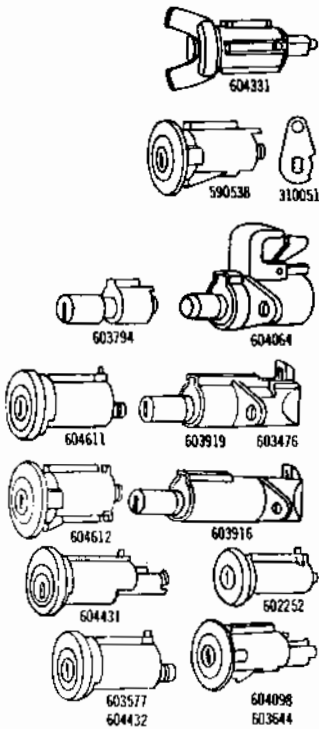

1970 LOCKS (CONTINUED)

PART NO.	MODELS	TYPE	KEYS		CAR MFRS PART NO.	CAR CODE APPLICATION
			SERIES	GRV		

MERCURY

604331	All Models	Ignition Lock Coded	FA	49		
590538 310051	All Models All Models	Doors Lock Coded - Less Lever Lever - Universal	FA	49		
603919 603794 604064	T-Bird	Glove Compartment Lock Coded Lock Coded Lock Coded	FB FB FB	48 48 48		
603644 603577 602252 604098 604431 604432	Falcon T-Bird	Rear Compartment Lock Coded Lock Coded Lock Coded Lock Coded Lock Coded Lock Coded	FB FB FB FB FB FB	48 48 48 48 48 48		
603476 603916	T-Bird	Stowage Lock Coded Lock Coded	FB FB	48 48		
604611 604612		Tailgate Lock Coded Lock Coded	FA FA	49 49		
320516 320321		Key Blanks Key Blank - Pri. Key Blank - Sec.		49 48