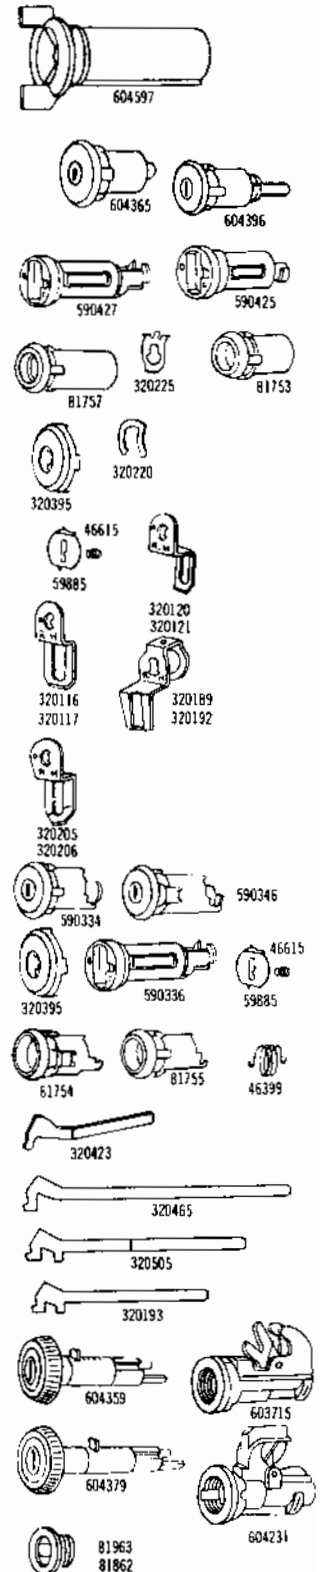

Part No.	Models	Type	Keys	Grv.	Car Mfrs. Part No.	Car Code Application
604597	All Models	Ignition Lk. Coded	E-F	58		5-1-2-3-9
604365	All Models Except Riviera	Doors Door Lk. Coded Less Pawl	E-F	58		5-1-2-3
604396	Riviera	Door Lk. Coded Less Pawl	E-F	58		5-1-2-9
590425	604365	Door Lk. Cyl. Uncoded		58		5-1-2-3
81753	604365	Door Lk. Case			3924150	5-1-2-3-9
320225	604365	Door Lk. Cyl. Clip			7029561	5-1-2-3-9
590427	604136	Door Lk. Cyl. Uncoded		58		1
81757	604396	Door Lk. Case			3918746	5-1-9
320220	604396	Door Lk. Cyl. Clip				5-1-9
320395	604365-604396	Door Lk. Case Cap			230018	5-1-2-3-9
59885	604365-604396	Door Lk. Unit Shutter Assy.			7031050	5-1-2-3-9
46615	604365-604396	Door Lk. Unit Shutter Spring			7016678	5-1-2-3-9
320116	All 4-Door Models Special Deluxe Skylark Skylark Custom Sport Wagon	Door Lk. Pawl - R. H. Door Lk. Pawl - L. H.			7029380 7029381	5-1-2-3 5-1-2-3
320117	Same as 320116					
320205	All 2-Door Models Special Skylark Skylark Custom GS-400 GS-350	Door Lk. Pawl - R. H. Door Lk. Pawl - L. H.			7031753 7031754	5-1 5-1
320206	Same as 320196					
320120	All Models Le Sabre Le Sabre Custom Wildcat Wildcat Custom Electra & Electra Custom	Lk. Pawl - R. H.			7029382	5-1-3-9
320121	Same as 320120					
320189	Riviera	Door Lk. Pawl - R. H.			7031529	1
320192	Riviera	Door Lk. Pawl - L. H.			7031530	1
590346	All Models Except Electra & Riviera	Rear Compartment Lk. Coded Less Shaft & Cyl. Return Spring	G-H	59		5-1-2-3-9
590334	Riviera & Electra	Lk. Coded Less Shaft & Cyl. Return Spring	G-H	59		5-1
590336	All Models	Lk. Cyl. Uncoded		59		5-1-2-3
59885	All Models	Unit Shutter Assy.			7031050	5-1-2-3-9
46615	All Models	Springs			7016678	5-1-2-3-9
46399	All Models	Lk. Shaft Spring			7001087	5-1-2-3-9
320395	All Models	Case Cap			230018	5-1-2-3-9
81754	590346	Lock Case			7015899	5-1-2-3-9
81755	590334	Lock Case			7013234	5-1-2-3
320423	Special Skylark GS-350 GS-400	Lk. Shaft - Universal			9718580	5-1-3
320465	Electra	Lk. Shaft			8732480	1
320505	Riviera	Lk. Shaft			4539442	1-2
320193	Le Sabre Wildcat	Lk. Shaft			9705740	1
604359	A Body	Glove Compartment Glove Lk. Cyl. Uncoded		59	8786152	1
604379	B-C-E Body	Glove Lk. Cyl. Uncoded		59	8786150	1
603715	A Body	Glove Lk. Case & Rotor			7734872	1
81862	A Body	Glove Lk. Bezel			3922831	5-1
604231	A-C-E Body	Case & Rotor			1387489	1
81963	B-C-E Body	Bezel			1387527	1