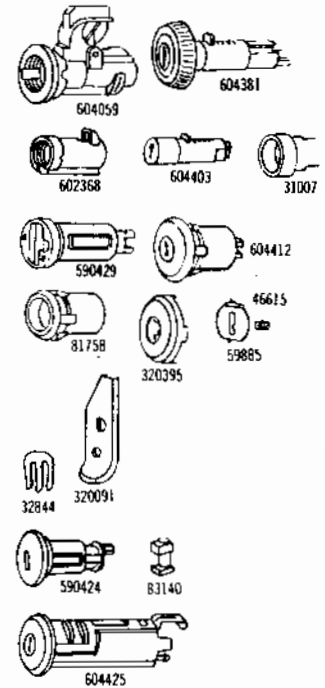

1970 LOCKS (CONTINUED)

PART NO.	MODELS	TYPE	KEYS		CAR MFRS. PART NO.	CAR CODE APPLICATION
			SERIES	GRV		

OLDSMOBILE (Continued)

604381 604059	All Models All Models	Glove Compartment Lk. Cyl. Uncoded Case & Rotor		59	8786148 403287	2 2-9
604403 602368 310071	All Models All Models All Models	Console Lk. Cyl. Uncoded Case & Bolt Assy. Retainer Cup		59	8786146 406253 406238	5-2 2 2
604412 590429 81758 320395 59885 32844 46615 320091	All Models All Models All Models All Models All Models All Models All Models All Models	Floor Compartment Lk. Coded Less Pawl Lk. Cyl. Uncoded Lk. Case Lk. Case Cap Unit Shutter Assy. Clip Springs Lk. Pawl	G-H	59 59	8786158 4469596 230018 7031050 3764809 7016678 4471327	2 2 1-2 5-1-2-3-9 5-1-2-3-9 1-2 5-1-2-3-9 1-2
590424 83140	All Models All Models	Station Wagon Manual Tailgate Lk. Cyl. Uncoded Lk. Bolt		59	3981846 5713268	5-1-2-3 5-1-2-3
604425	All Models	Electric Tailgate Lk. Coded	E-F	58	8786259	5-1-2-3
320470 320471	All Models All Models	Key Blanks Key - Oct. Hd. Key - Rd. Hd.		58 59	7025282 7025288	5-1-2-3 5-1-2-3