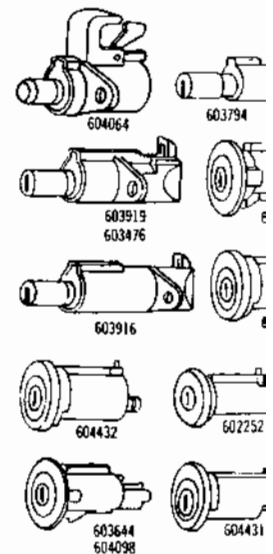

1970 LOCKS (CONTINUED)

PART NO	MODELS	TYPE	KEYS		CAR MFRS. PART NO.	CAR CODE APPLICATION
			SERIES	GRV		

FORD - 1970 (Continued)

603919 603794 604064	T-Bird	Glove Compartment Lock Coded Lock Coded Lock Coded	FB FB FB	48 48 48		
603644 603577 602252 604098 604431 604432	Falcon T-Bird	Rear Compartment Lock Coded Lock Coded Lock Coded Lock Coded Lock Coded Lock Coded	FB FB FB FB FB FB	48 48 48 48 48 48		
603476 603916	T-Bird	Stowage Lock Coded Lock Coded	FB FB	48 48		
604611 604612		Tailgate Lock Coded Lock Coded	FA FA	49 49		
320516 320321		Key Blanks Key Blank - Pri. Key Blank - Sec.		49 48