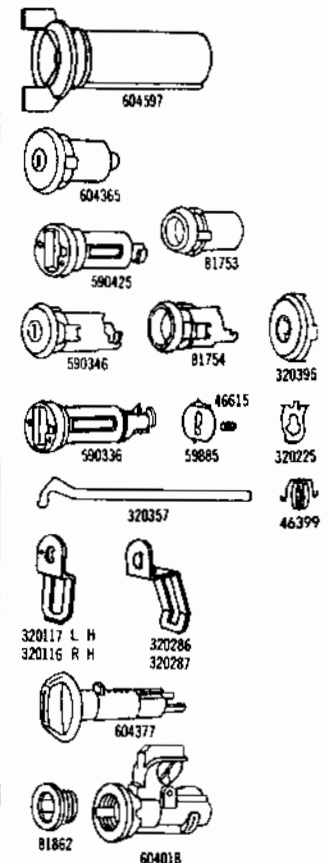

CHEVROLET II

604597	All Models	Ignition Lk. Coded	E-F	58		5-1-2-3-9
604365 590425 81753 320395 59885 320225 46615 320116 320117 320286 320287	All Models All Models All Models All Models All Models All Models 11469 - 4 Dr. 11469 - 4 Dr. 11427 - 2 Dr. 11427 - 2 Dr.	Doors Lk. Coded Less Pawl Lk. Cyl. Uncoded Lk. Case Lk. Case Cap Unit Shutter Assy. Clip Springs Lk. Pawl R. H. Lk. Pawl L. H. Lk. Pawl R. H. Lk. Pawl L. H.	E-F	58 58	3924150 230018 7031050 7029561 7016678 7029380 7029381 7033393 7033394	5-1-2-3 5-1-2-3 5-1-2-3-9 5-1-2-3-9 5-1-2-3-9 5-1-2-3-9 5-1-2-3 5-1-2-3 5-3-9 5-3-9
590346 590336 81754 320395 59885 46615 320357 46399	All Models All Models All Models All Models All Models All Models All Models All Models	Rear Compartment Lk. Coded Less Shaft & Cyl. Return Spring Lk. Cyl. Uncoded Lk. Case Lk. Case Cap Unit Shutter Assy. Springs Lk. Shaft - Universal Lk. Shaft - Spring	G-H	58 58	7015899 230018 7031050 7016678 9714052 7001087	5-1-2-3 5-1-2-3 5-1-2-3 5-1-2-3 5-1-2-3 5-1-2-3 5-1-3 5-1-3-9
604377 604018 81862	All Models All Models All Models	Glove Compartment Lk. Cyl. Uncoded Case & Rotor Latch Bezel		57	8717640 3934137 3922831	5-3 5 5-1-3
320470 320471	All Models All Models	Key Blanks Key - Oct. Hd. Key - Rd. Hd.		58 59	7025282 7025288	5-1-2-3 5-1-2-3