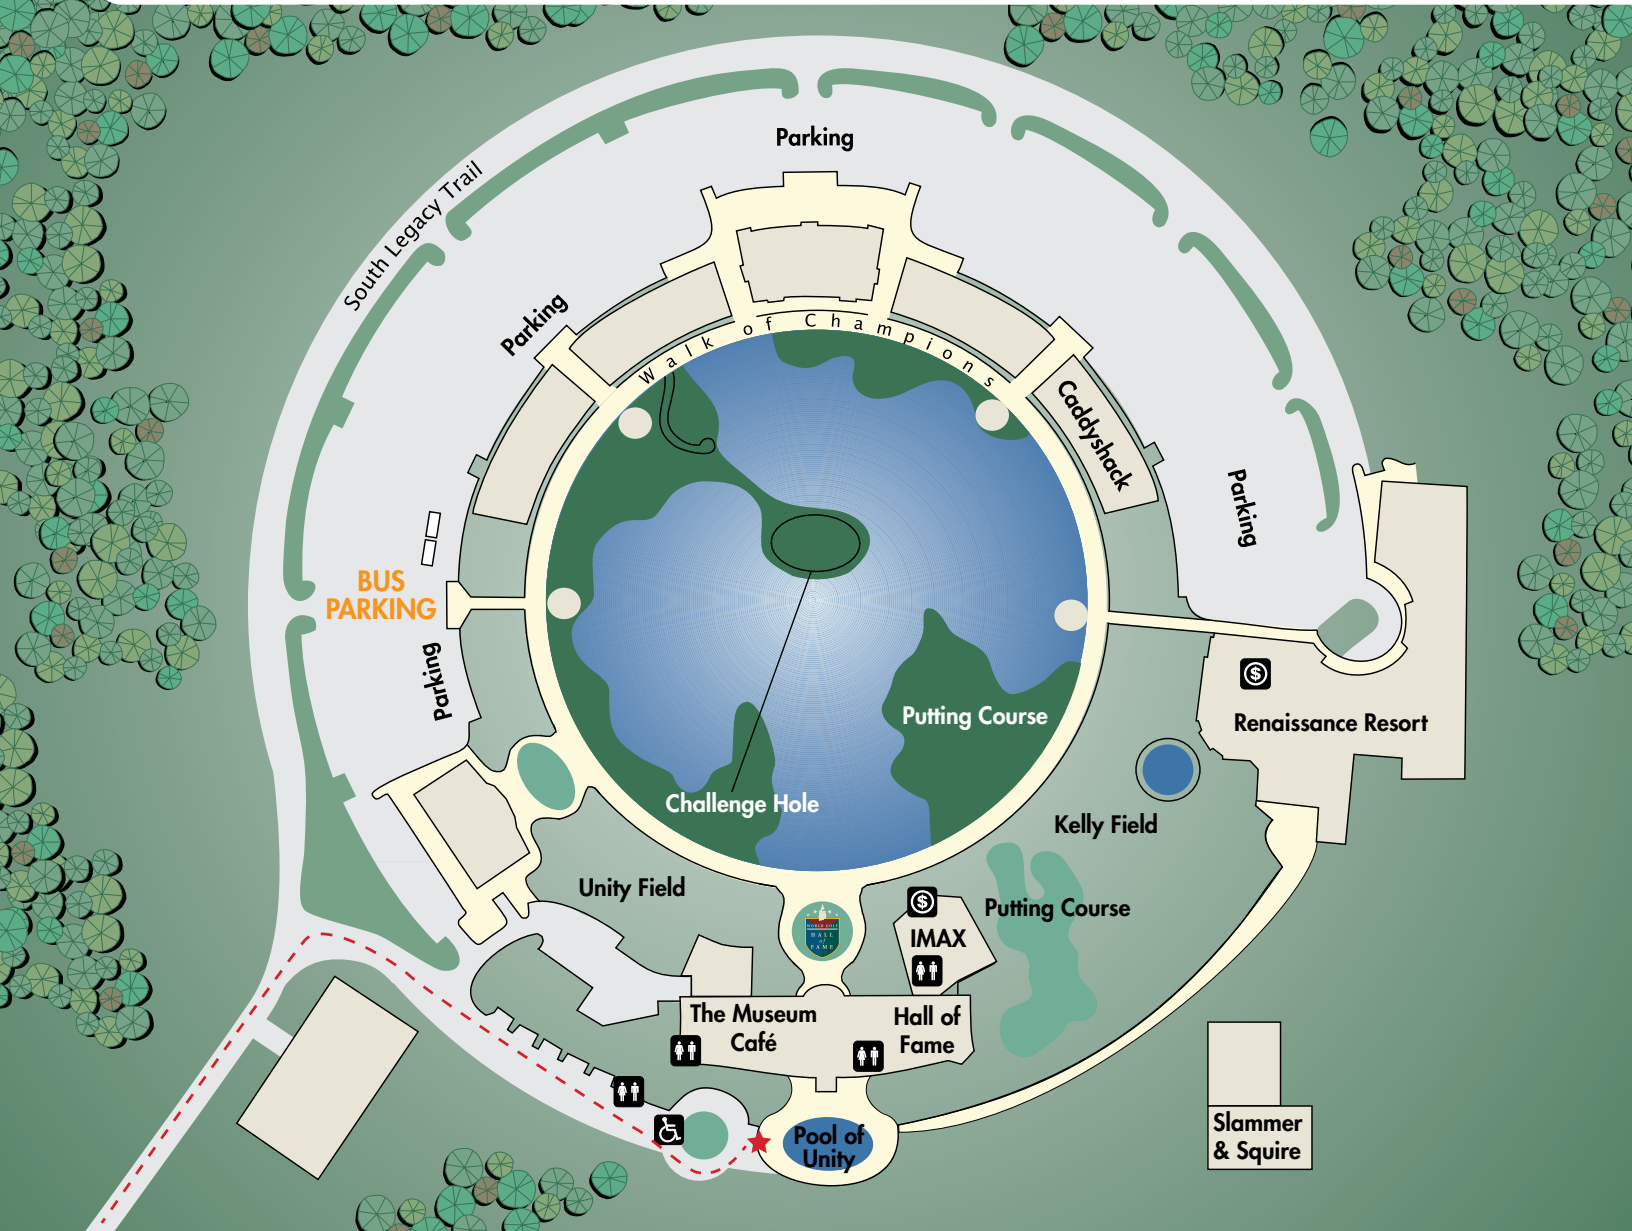

IMAX[®] THEATER

SITE MAP BUS / GROUP DROP-OFF

WORLDGOLFIMAX.COM | 904.940.4010

DIRECTIONS

1. From I-95; Exit 323 onto International Golf Parkway - West.
2. Right turn into World Golf Village - WGV Boulevard.
3. Go 1.2 miles - Turn right onto South Legacy Trail East.
4. Turn right onto World Golf Place (Slammer & Squire Sign).
5. Drop-off will be at the circular drive at the end of the parking lot.