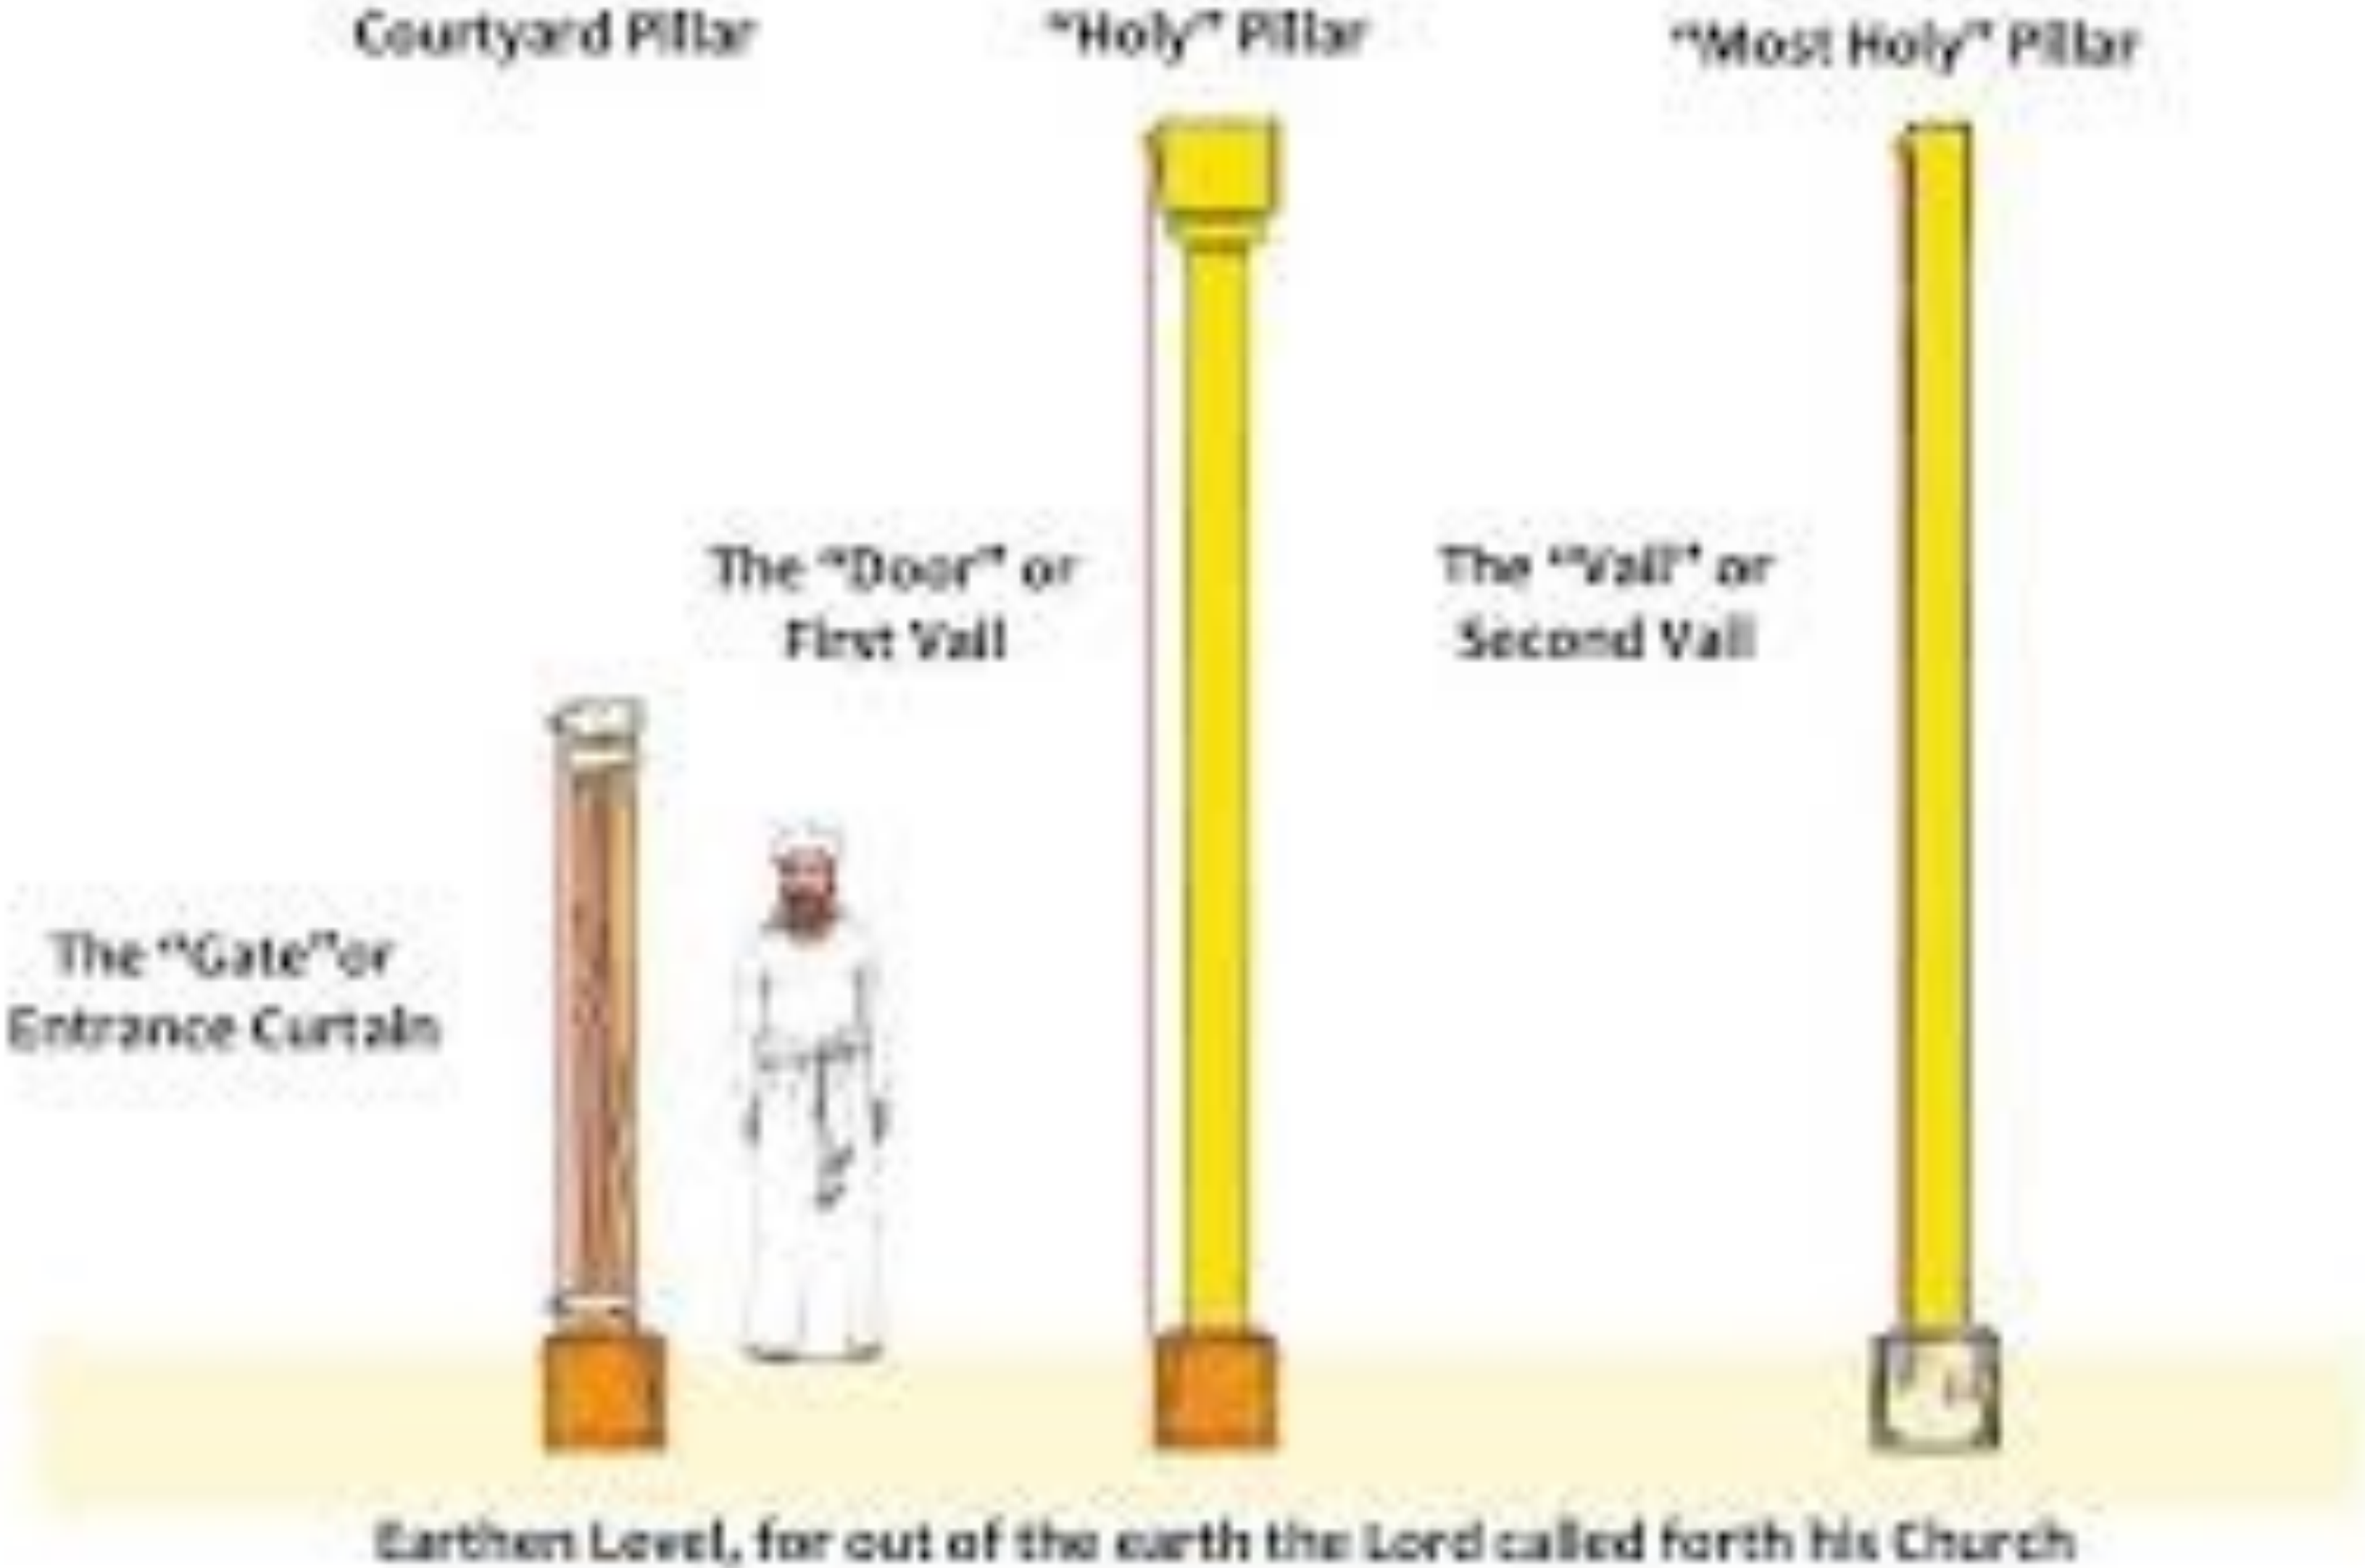

The Door Hanging

**Blue
Purple
Red
White**

**Not All Priests Were Allow
Through the Door**

Second Level of Separation

Pillar Sizes and Differences

The Tent of Meeting

Seen from the Outside!

Fine Line with all Four Colors