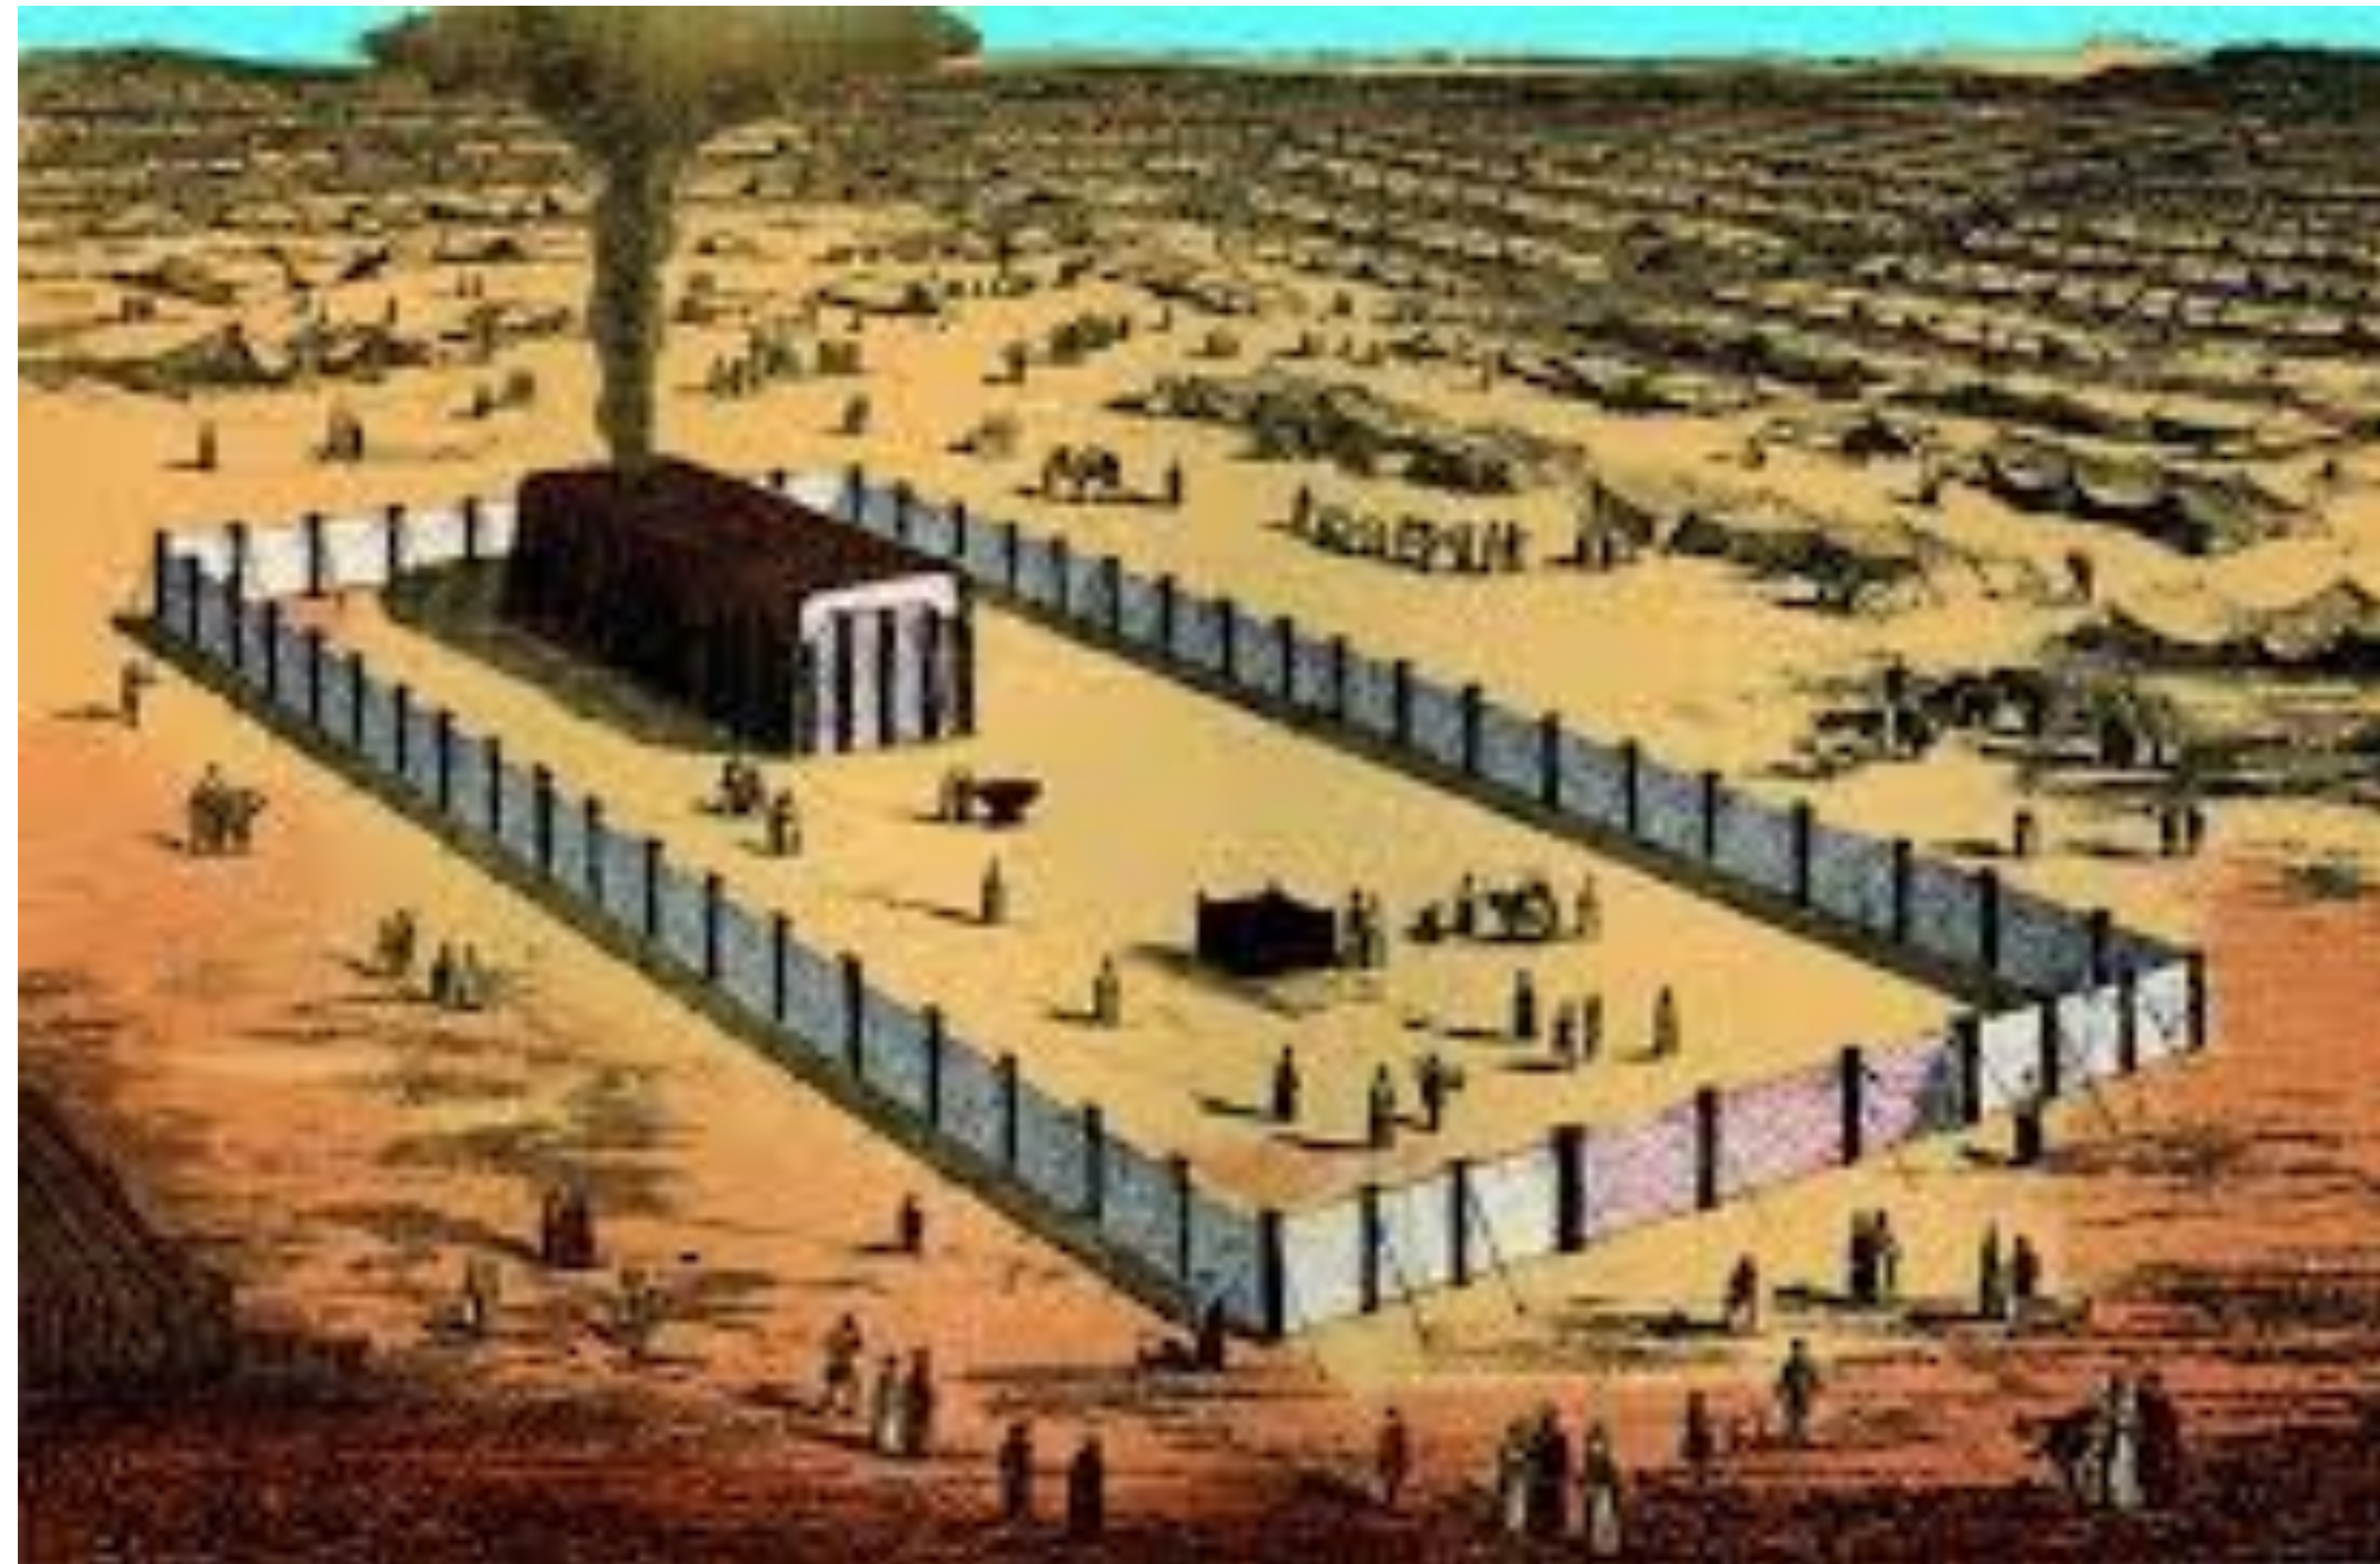

The Outer Court

The first level of light!

Sun

Moon

Stars

Can See Sinai

Can't See the Camp = World

Encounter the Priests

Encounter the Furniture

Can See the Next Level Entry